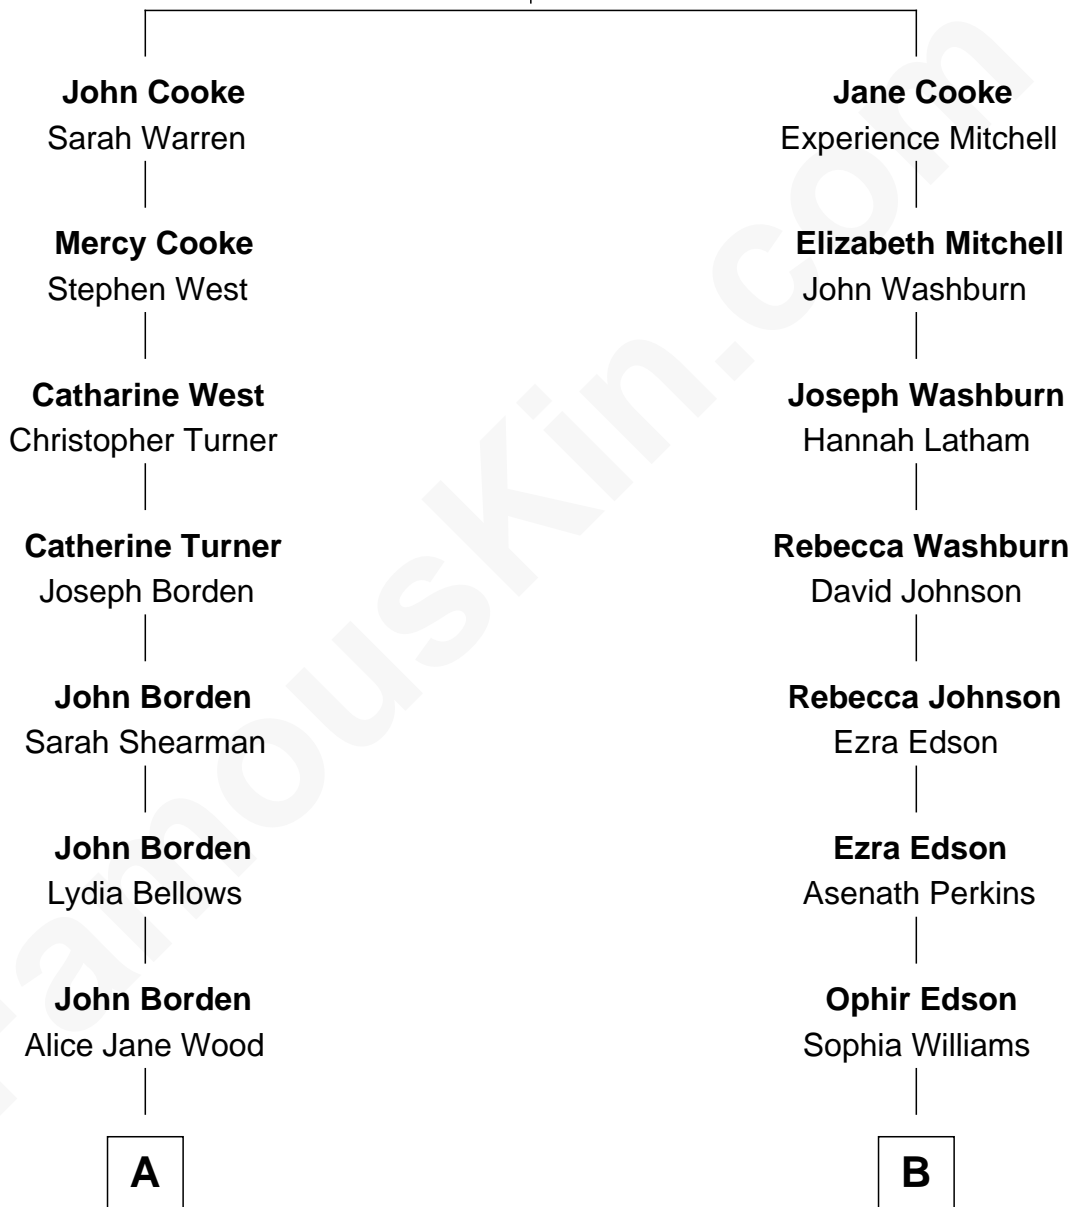

FamousKin.com Relationship Chart of

Adlai Stevenson III
U.S. Senator from Illinois

10th cousin of

Pete Seeger
American Folk Singer

Francis Cooke
Hester le Mahieu

A

William Borden
Mary DeGama Whiting

John Borden
Ellen Wallace Waller

Ellen Borden
Adlai Ewing Stevenson

Adlai Stevenson III
U.S. Senator from Illinois

B

Cyrus Edson
Martha Davidson Nelson

John Tracey Edson
Winona de Clyver Charlier

Constance de Clyver Edson
Charles Louis Seeger

Pete Seeger
American Folk Singer