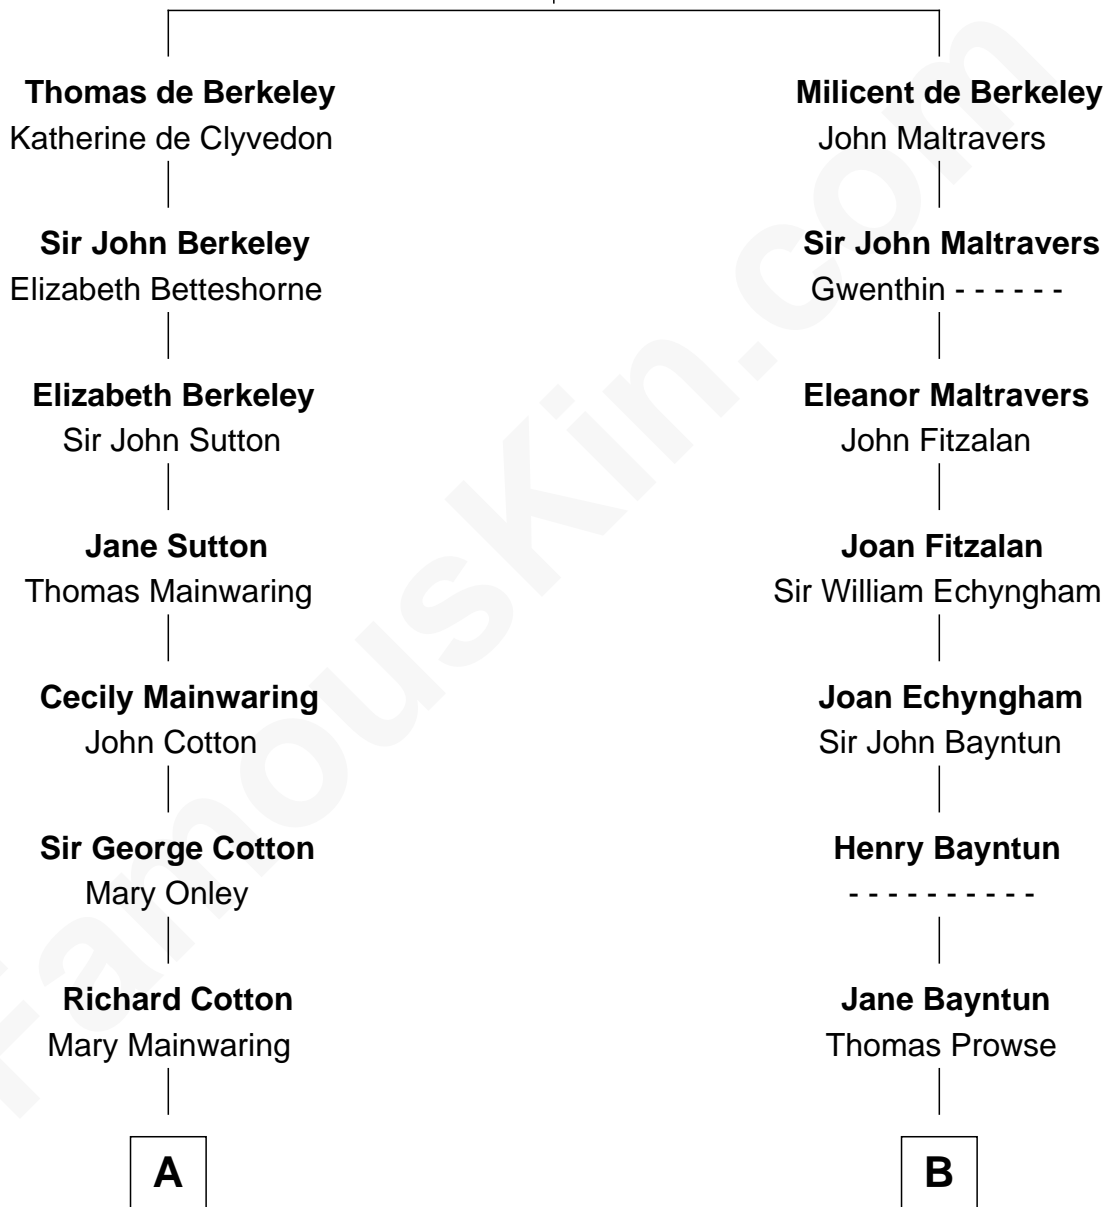

# FamousKin.com Relationship Chart of

**Adlai Stevenson III**

*U.S. Senator from Illinois*

19th cousin 1 time removed of

**Pete Seeger**

*American Folk Singer*

**Sir Maurice de Berkeley**

Eve la Zouche

**C**

**John Borden**  
Ellen Wallace Waller

**Ellen Borden**  
Adlai Ewing Stevenson

**Adlai Stevenson III**  
*U.S. Senator from Illinois*

**D**

**Elsie Thwing Simmons**  
Albert Adams

**Elsie Simmons Adams**  
Charles Louis Seeger

**Charles Louis Seeger**  
Constance de Clyver Edson

**Pete Seeger**  
*American Folk Singer*

FamousKin.com