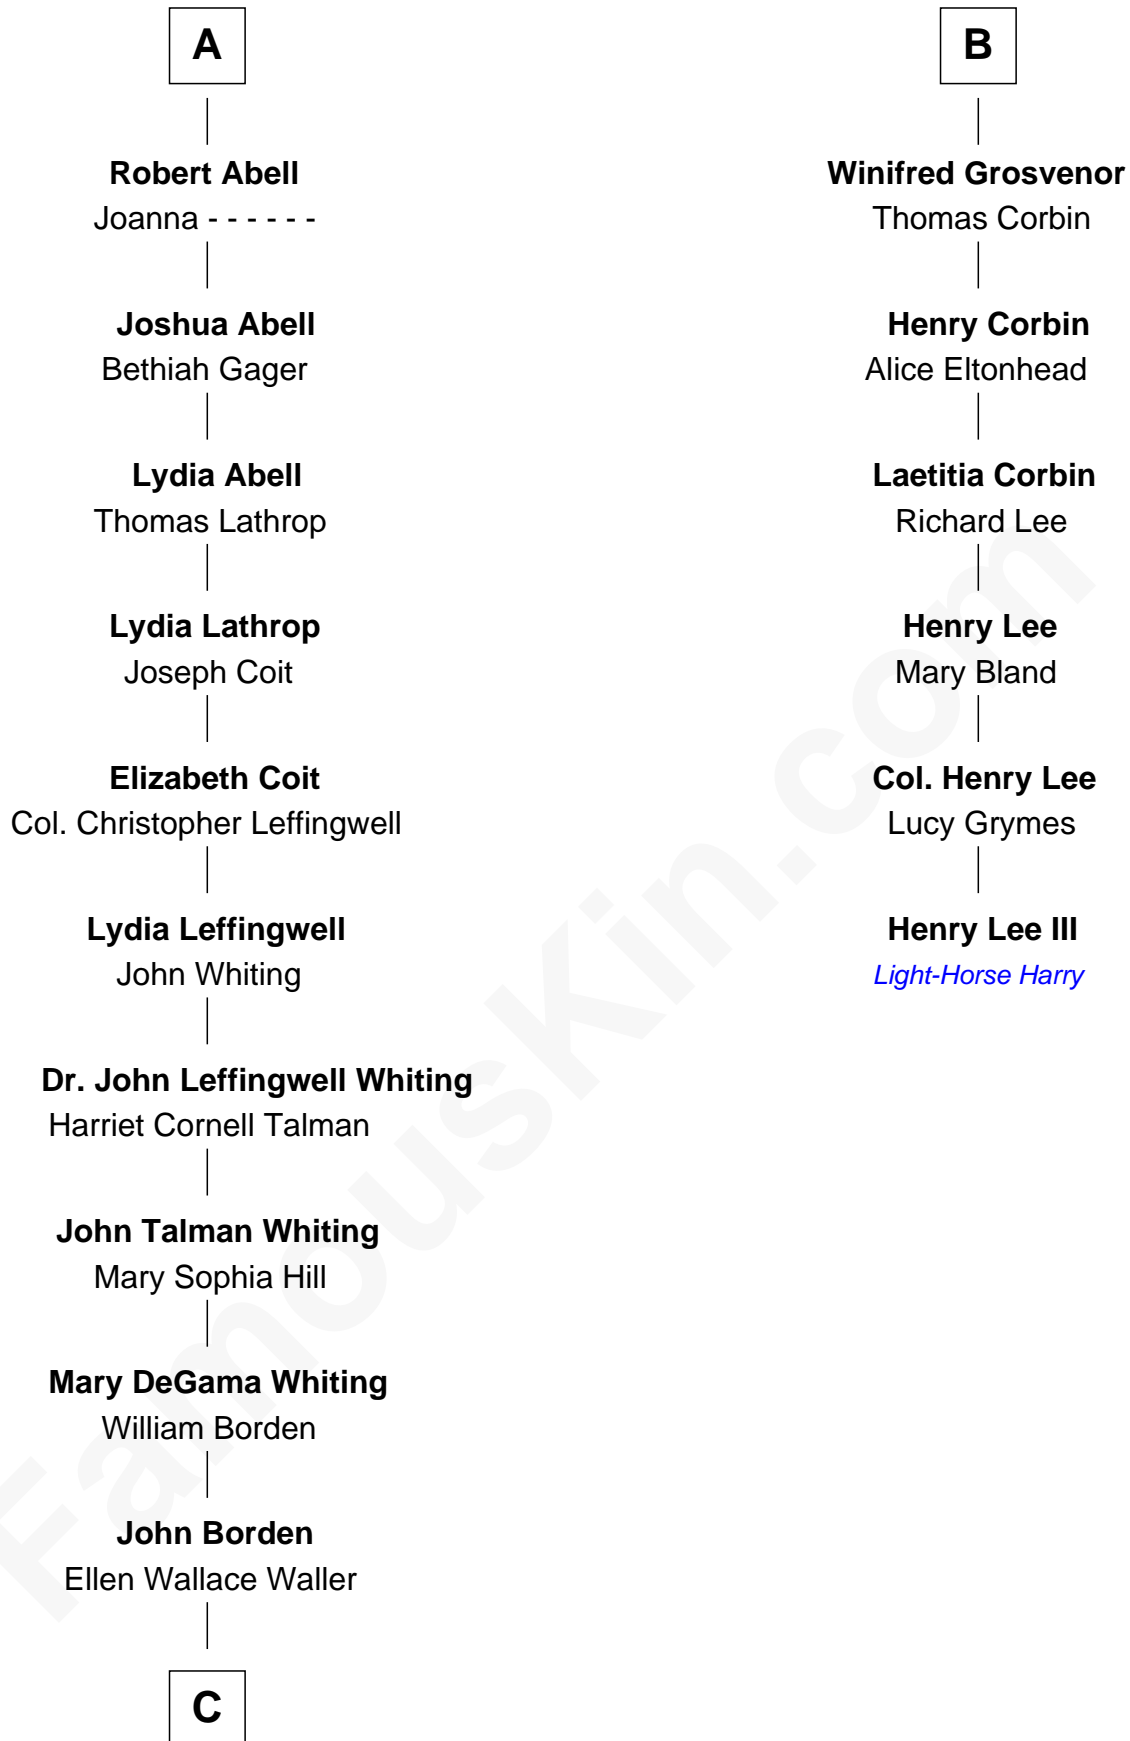

FamousKin.com Relationship Chart of

Adlai Stevenson III

U.S. Senator from Illinois

12th cousin 6 times removed of

Henry Lee III

9th Governor of Virginia

Sir Robert Corbet

Margaret - - - - -

C

—
Ellen Borden

Adlai Ewing Stevenson

—
Adlai Stevenson III

U.S. Senator from Illinois

FamousKin.com