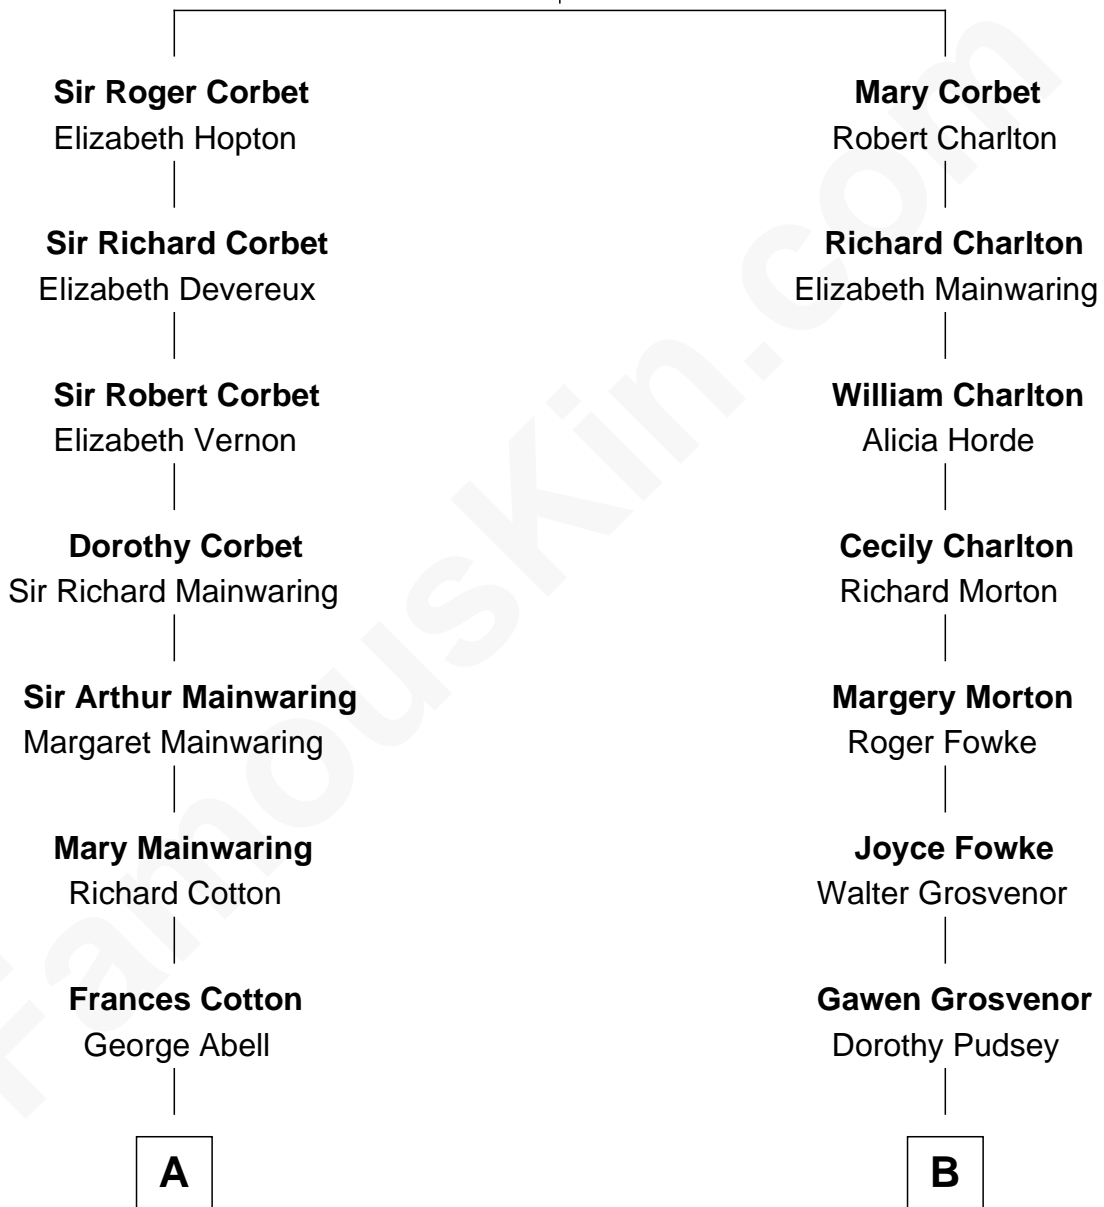

FamousKin.com Relationship Chart of

Adlai Stevenson III

U.S. Senator from Illinois

12th cousin 6 times removed of

Henry Lee III

9th Governor of Virginia

Sir Robert Corbet

Margaret - - - - -

C

—
Ellen Borden

Adlai Ewing Stevenson

—
Adlai Stevenson III

U.S. Senator from Illinois

FamousKin.com