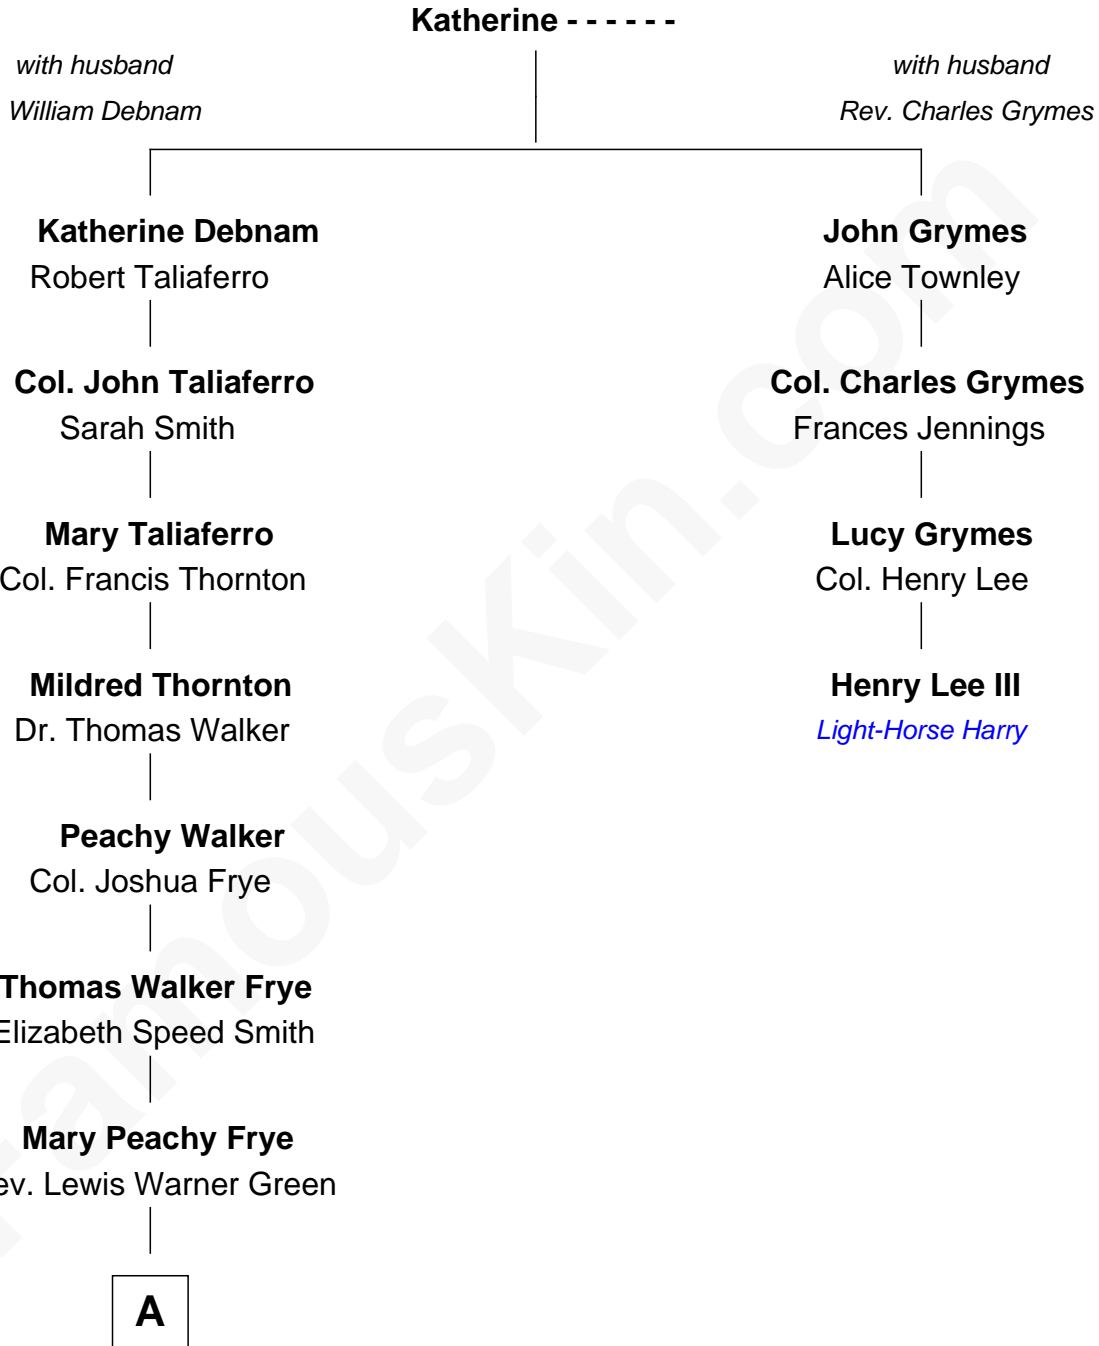

# FamousKin.com Relationship Chart of

**Adlai Stevenson III**

*U.S. Senator from Illinois*

3rd cousin 7 times removed of

**Henry Lee III**

*9th Governor of Virginia*

**A**

—  
**Letitia Green**

Adlai Ewing Stevenson

—  
**Lewis Green Stevenson**

Helen Louise Davis

—  
**Adlai Ewing Stevenson**

Ellen Borden

—  
**Adlai Stevenson III**

*U.S. Senator from Illinois*

FamousKin.com