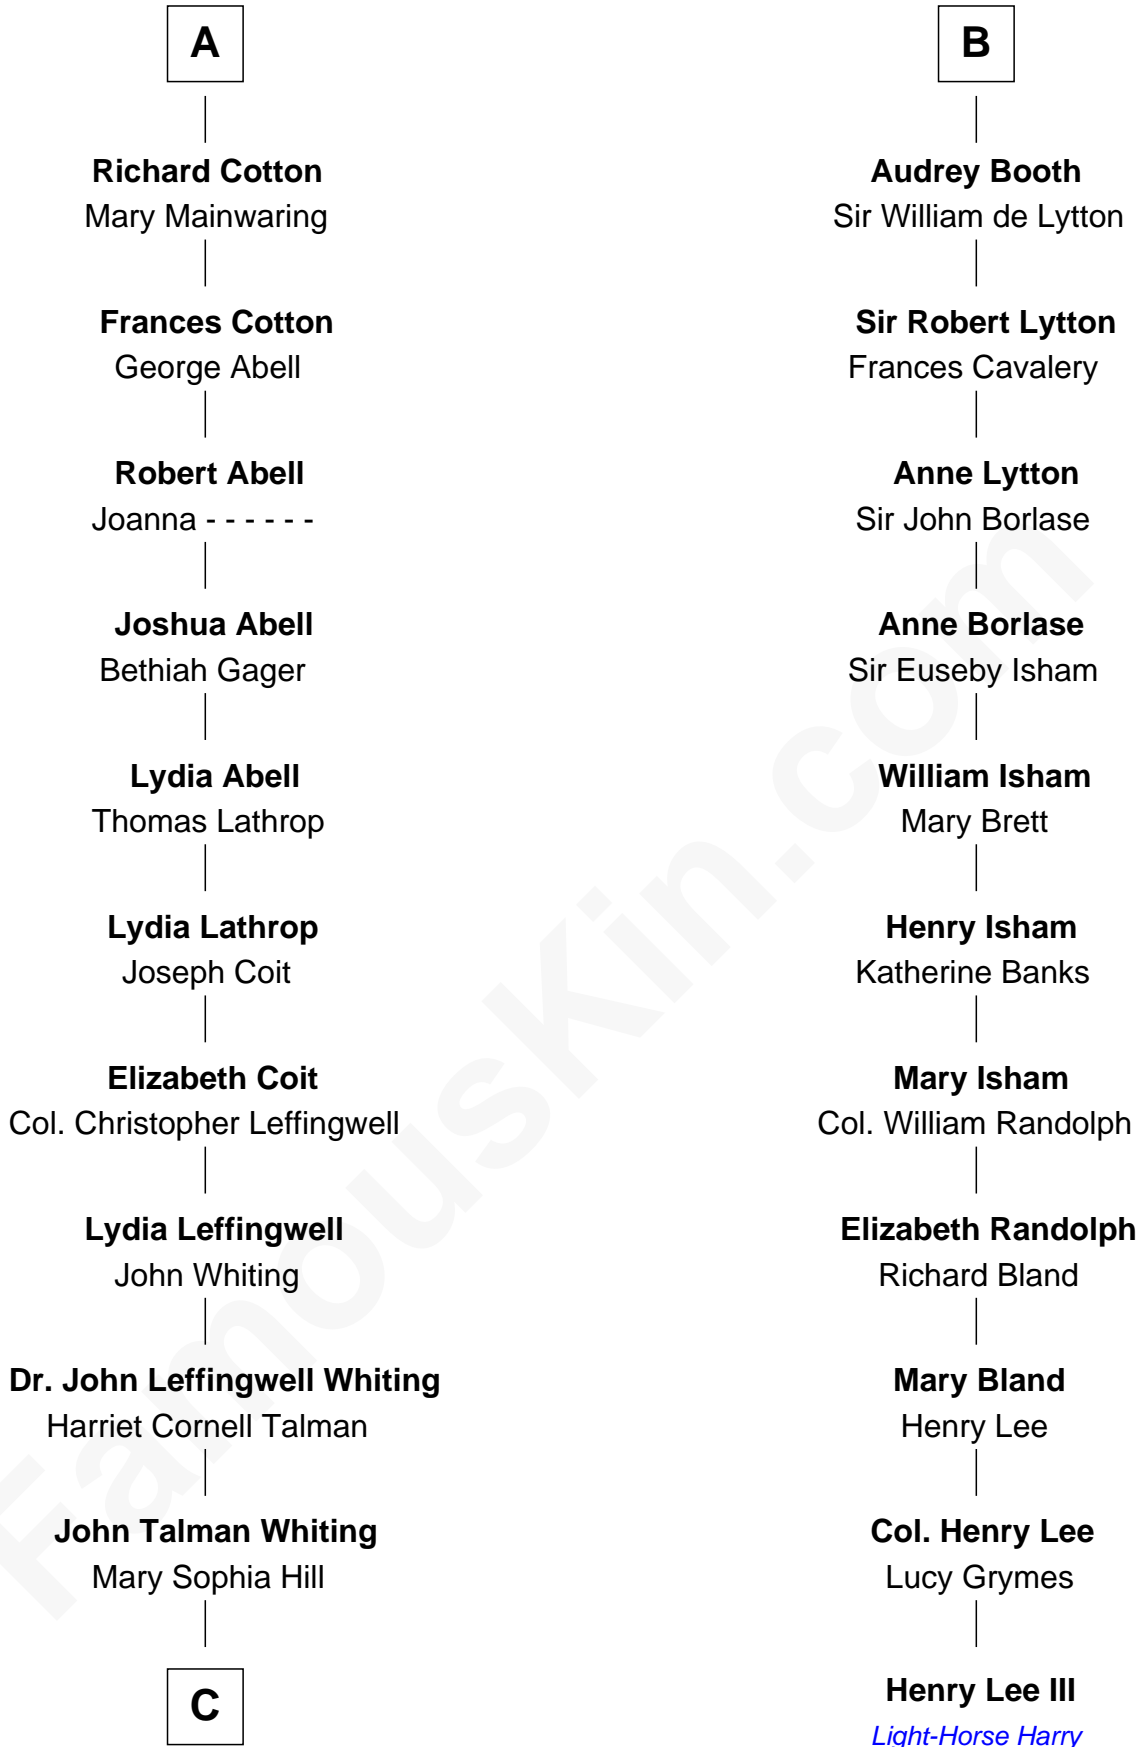

# FamousKin.com Relationship Chart of

**Adlai Stevenson III**

*U.S. Senator from Illinois*

17th cousin 3 times removed of

**Henry Lee III**

*9th Governor of Virginia*

**Eudo la Zouche**  
Milicent de Cantilupe

**Eve la Zouche**  
Sir Maurice de Berkeley

**Thomas de Berkeley**  
Katherine de Clyvedon

**Sir John Berkeley**  
Elizabeth Betteshorne

**Elizabeth Berkeley**  
Sir John Sutton

**Jane Sutton**  
Thomas Mainwaring

**Cecily Mainwaring**  
John Cotton

**Sir George Cotton**  
Mary Onley

**A**

**Sir William la Zouche**  
Maud Lovel

**Milicent la Zouche**  
Sir William Deincourt

**Margaret Deincourt**  
Sir Robert de Tibetot

**Elizabeth de Tibetot**  
Sir Philip le Despencer

**Margery Despencer**  
Sir Roger Wentworth

**Margaret Wentworth**  
Sir William Hopton

**Margaret Hopton**  
Sir Philip Booth

**B**

**C**

—  
**Mary DeGama Whiting**