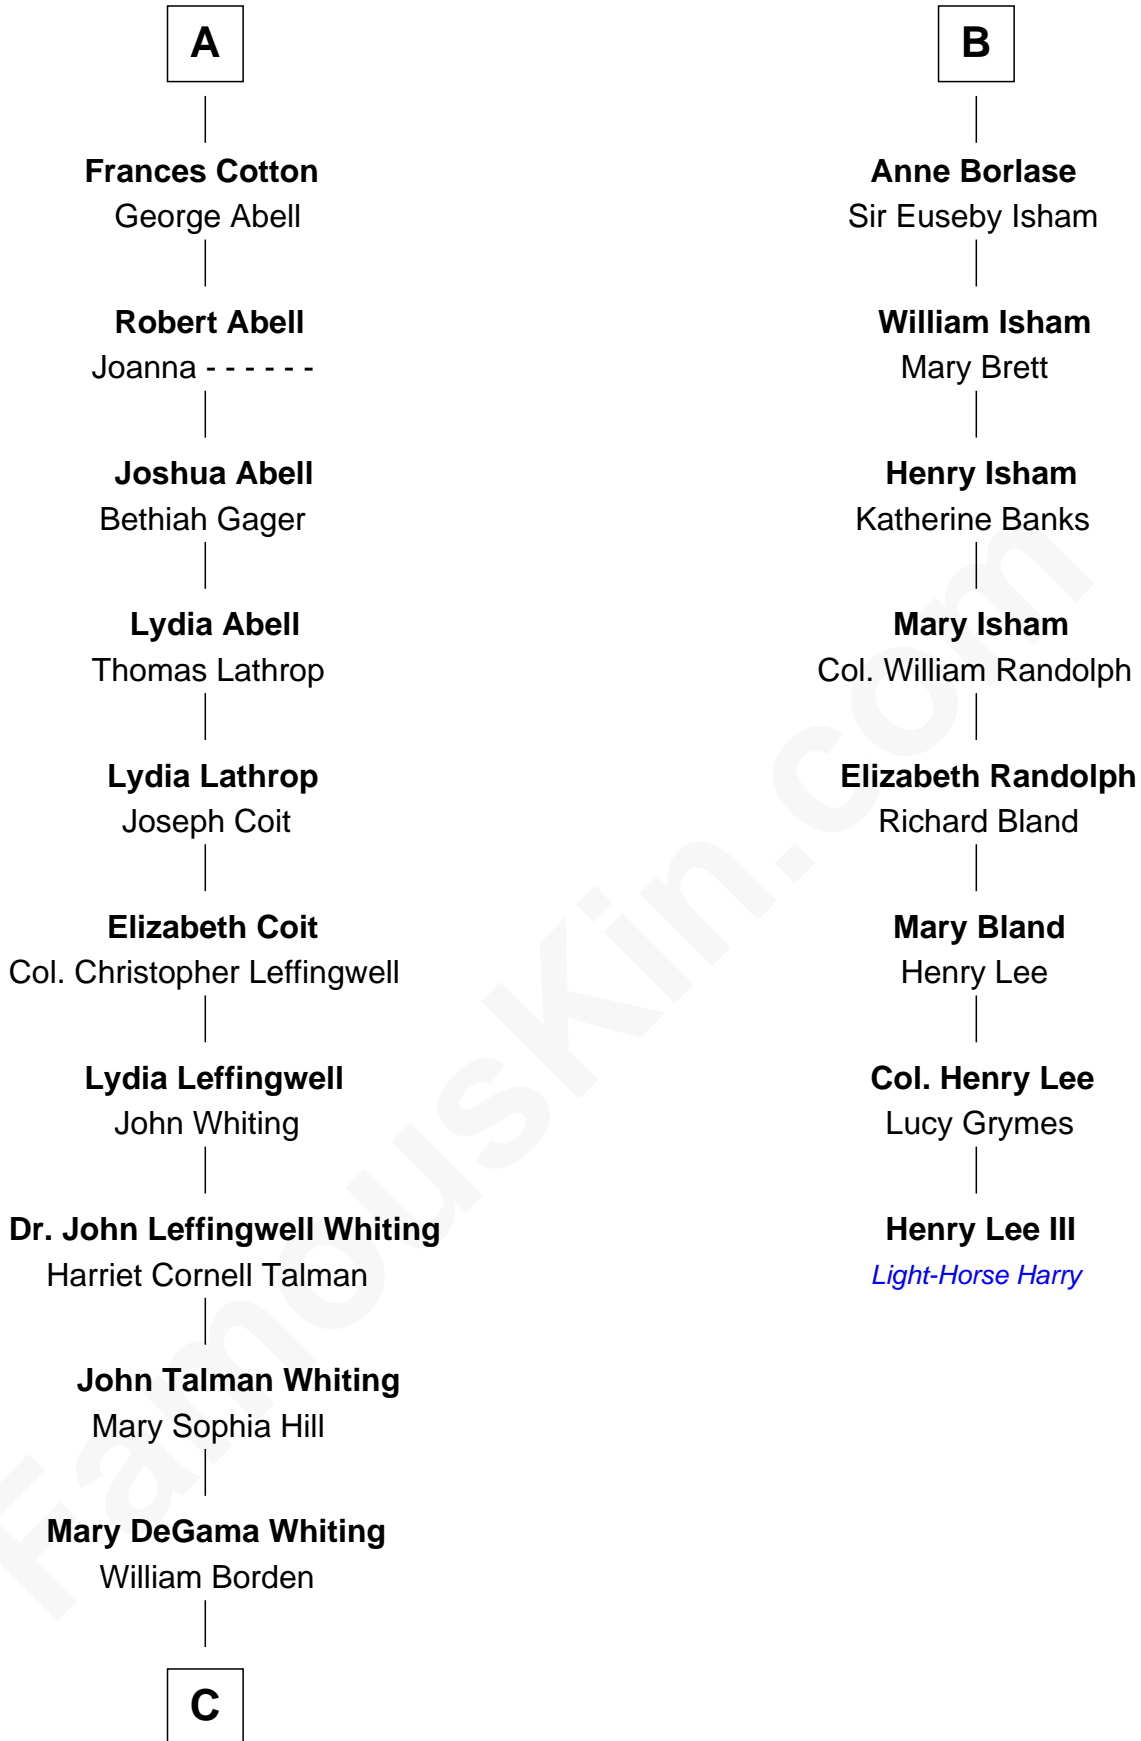

# FamousKin.com Relationship Chart of

**Adlai Stevenson III**

*U.S. Senator from Illinois*

14th cousin 5 times removed of

**Henry Lee III**

*9th Governor of Virginia*

**Sir Philip le Despencer**

Elizabeth - - - - -

**Cecily Mainwaring**

John Cotton

**Sir George Cotton**

Mary Onley

**Richard Cotton**

Mary Mainwaring

**A**

**Sir Philip le Despencer**

Elizabeth de Tibetot

**Margery Despencer**

Sir Roger Wentworth

**Margaret Wentworth**

Sir William Hopton

**Margaret Hopton**

Sir Philip Booth

**Audrey Booth**

Sir William de Lytton

**Sir Robert Lytton**

Frances Cavalery

**Anne Lytton**

Sir John Borlase

**B**

**C**

—  
**John Borden**