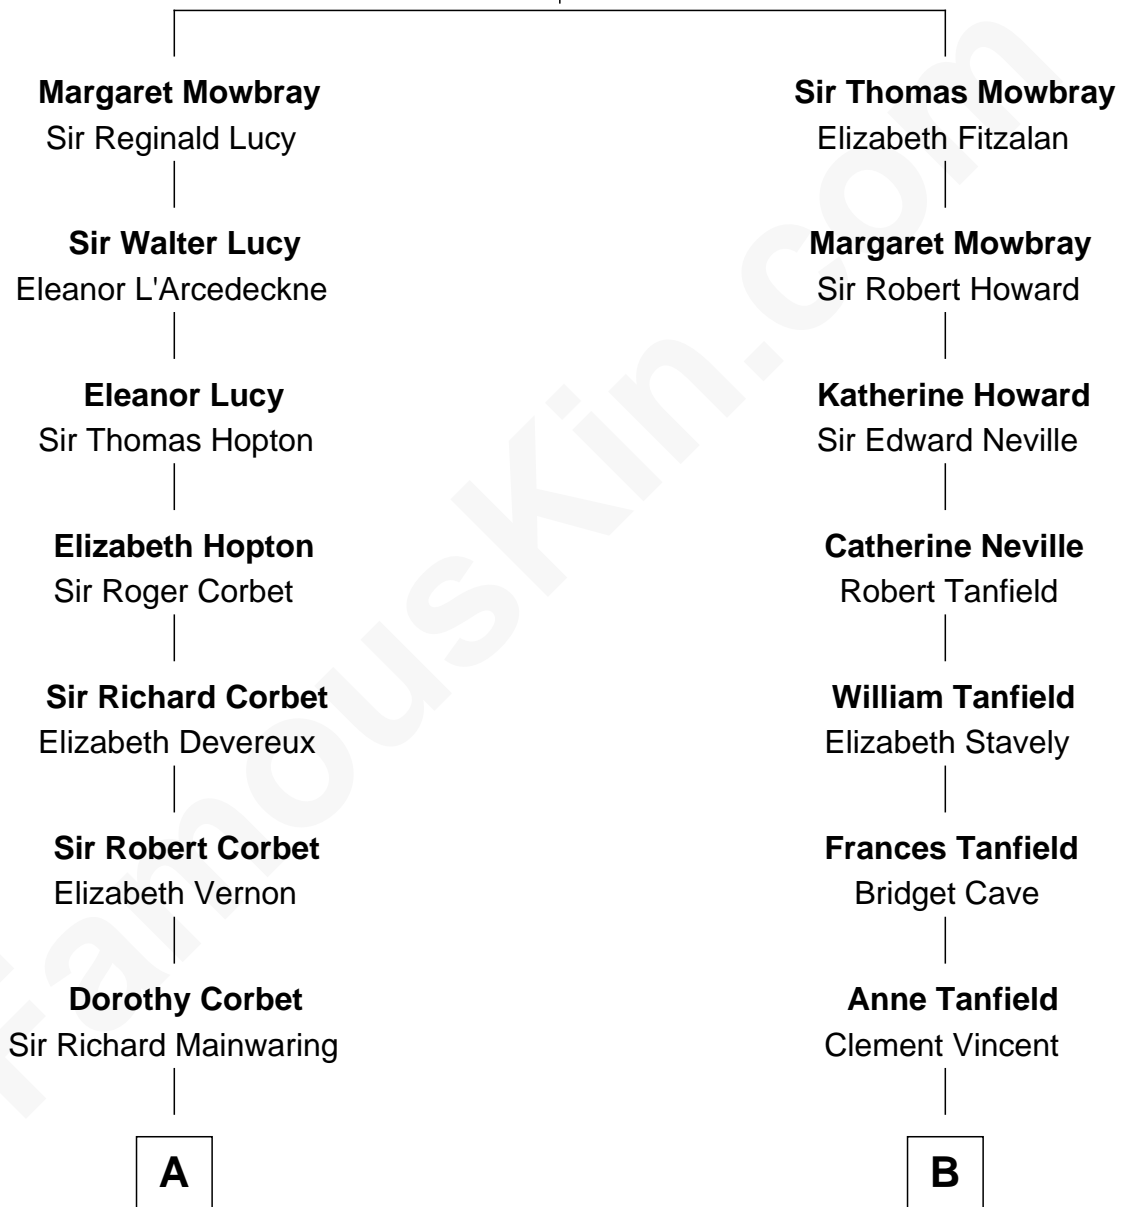

# FamousKin.com Relationship Chart of

**Adlai Stevenson III**

*U.S. Senator from Illinois*

14th cousin 7 times removed of

**Henry Lee III**

*9th Governor of Virginia*

**John de Mowbray**  
Elizabeth de Segrave

**C**

John Talman Whiting

Mary Sophia Hill

Mary DeGama Whiting

William Borden

John Borden

Ellen Wallace Waller

Ellen Borden

Adlai Ewing Stevenson

Adlai Stevenson III

*U.S. Senator from Illinois*

FamousKin.com