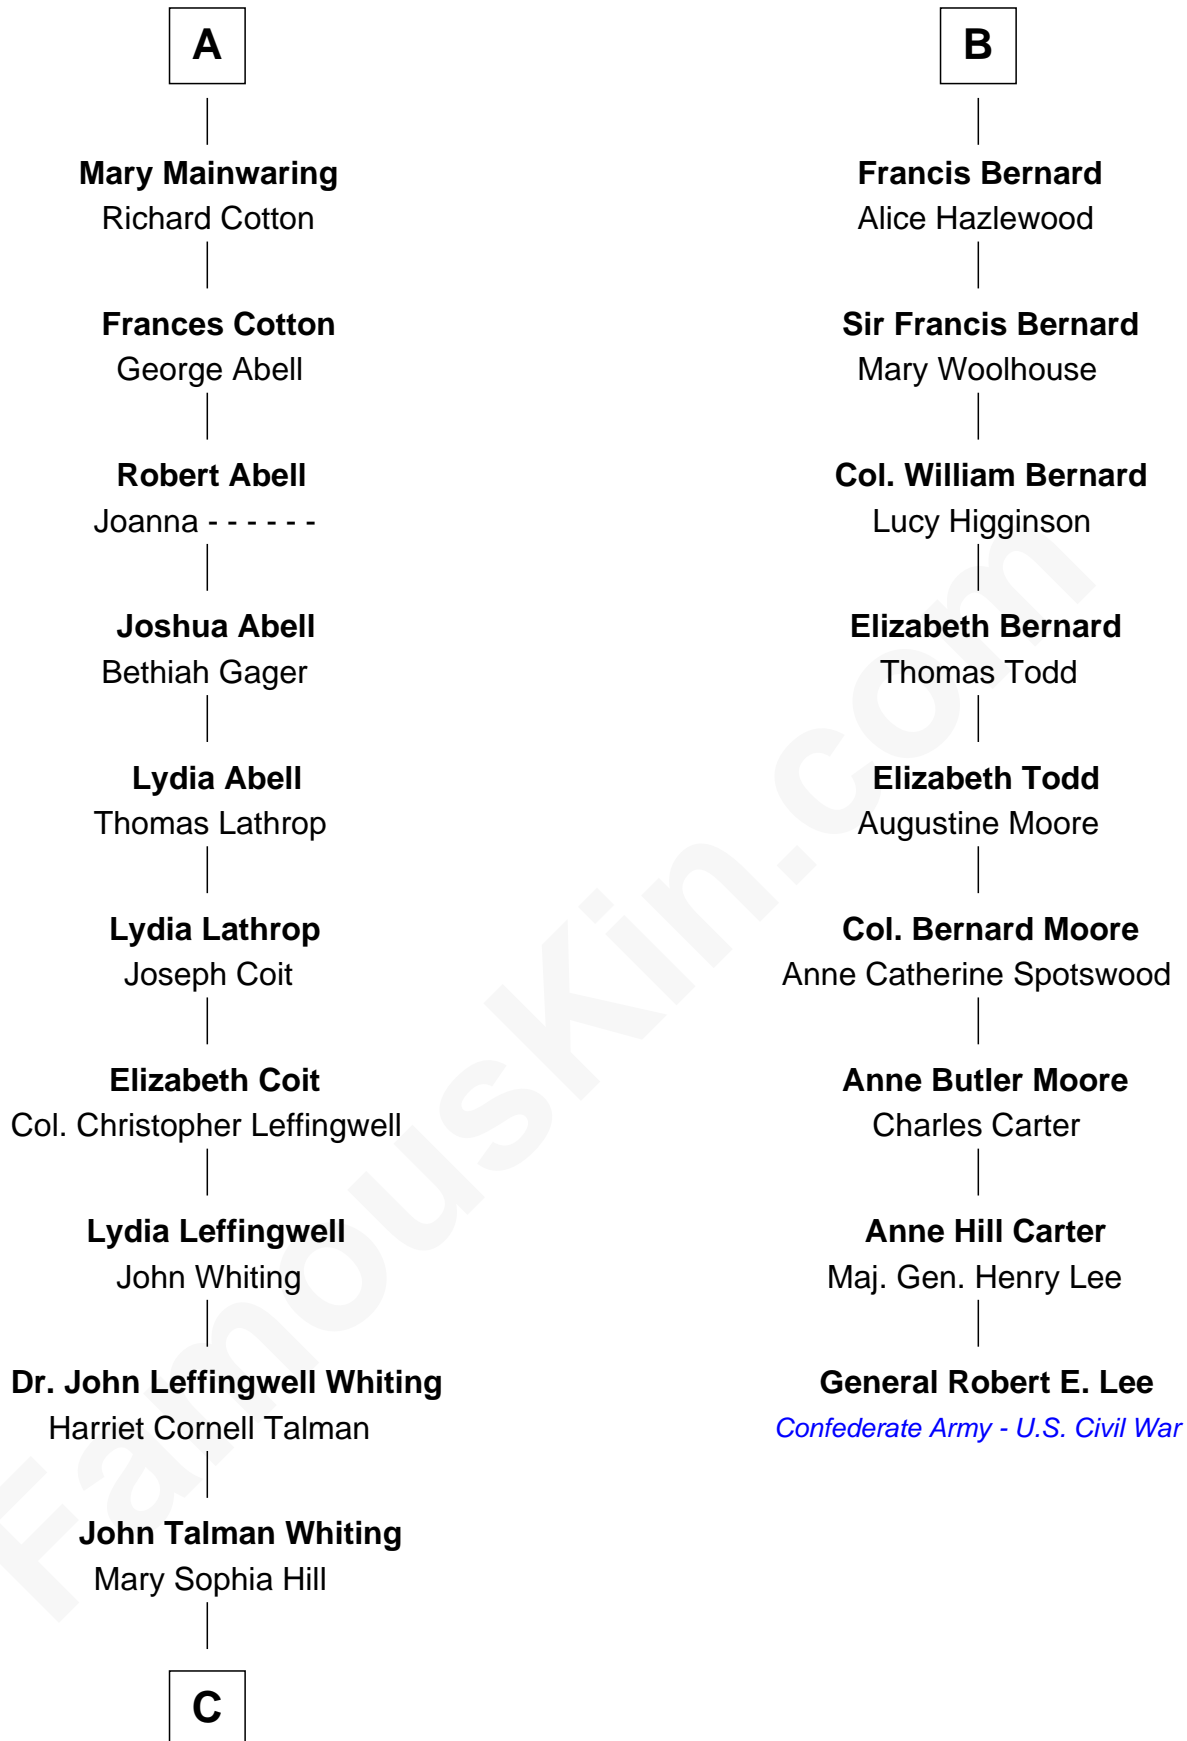

FamousKin.com Relationship Chart of

Adlai Stevenson III

U.S. Senator from Illinois

15th cousin 5 times removed of

General Robert E. Lee

Confederate Army - U.S. Civil War

Sir Thomas de Beauchamp

Katherine de Mortimer

Sir William Beauchamp

Joan Fitzalan

Joan Beauchamp

James Butler

Elizabeth Butler

John Talbot

Ann Talbot

Sir Henry Vernon

Elizabeth Vernon

Sir Robert Corbet

Dorothy Corbet

Sir Richard Mainwaring

Sir Arthur Mainwaring

Margaret Mainwaring

A

Philippa de Beauchamp

John Bernard

John Bernard

Margaret Daundelyn

John Bernard

Cecily Muscote

B

C

—
Mary DeGama Whiting