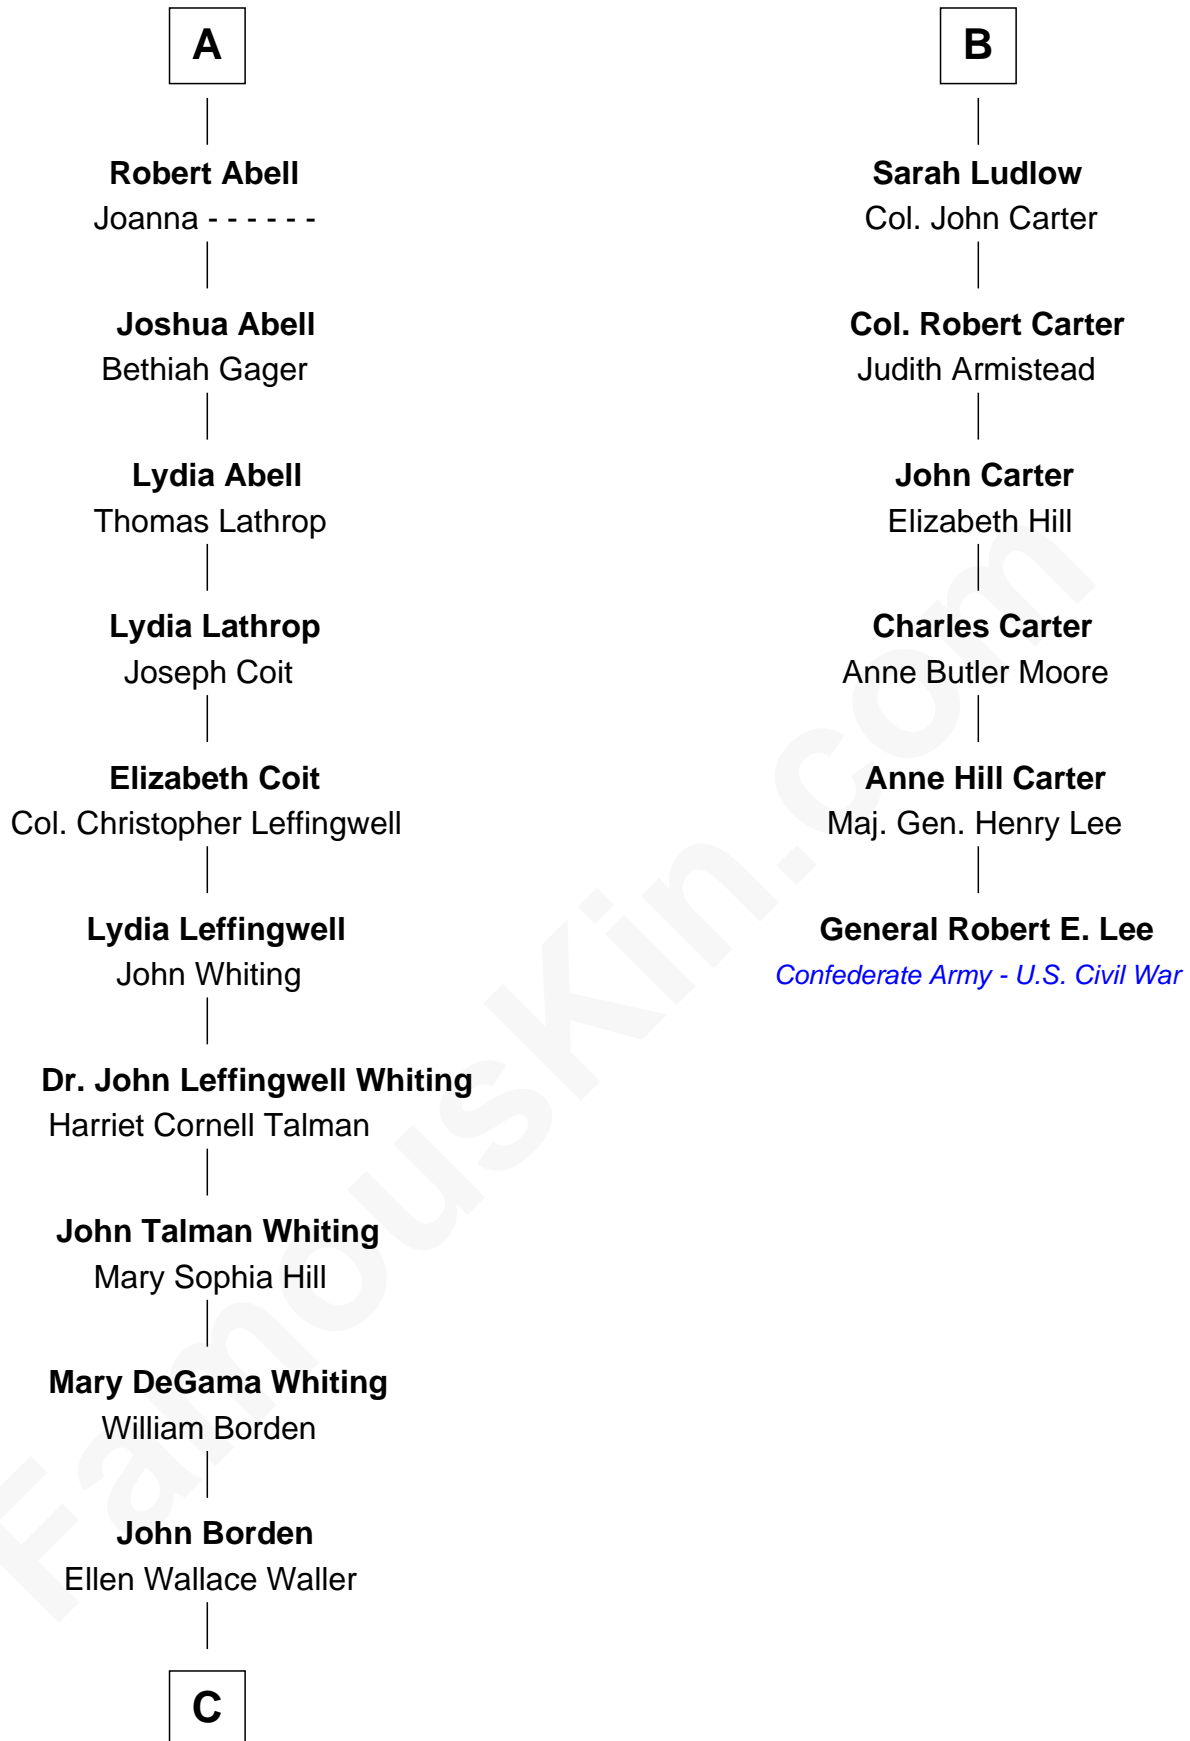

FamousKin.com Relationship Chart of

Adlai Stevenson III

U.S. Senator from Illinois

12th cousin 6 times removed of

General Robert E. Lee

Confederate Army - U.S. Civil War

C

—
Ellen Borden

Adlai Ewing Stevenson

—
Adlai Stevenson III

U.S. Senator from Illinois

FamousKin.com