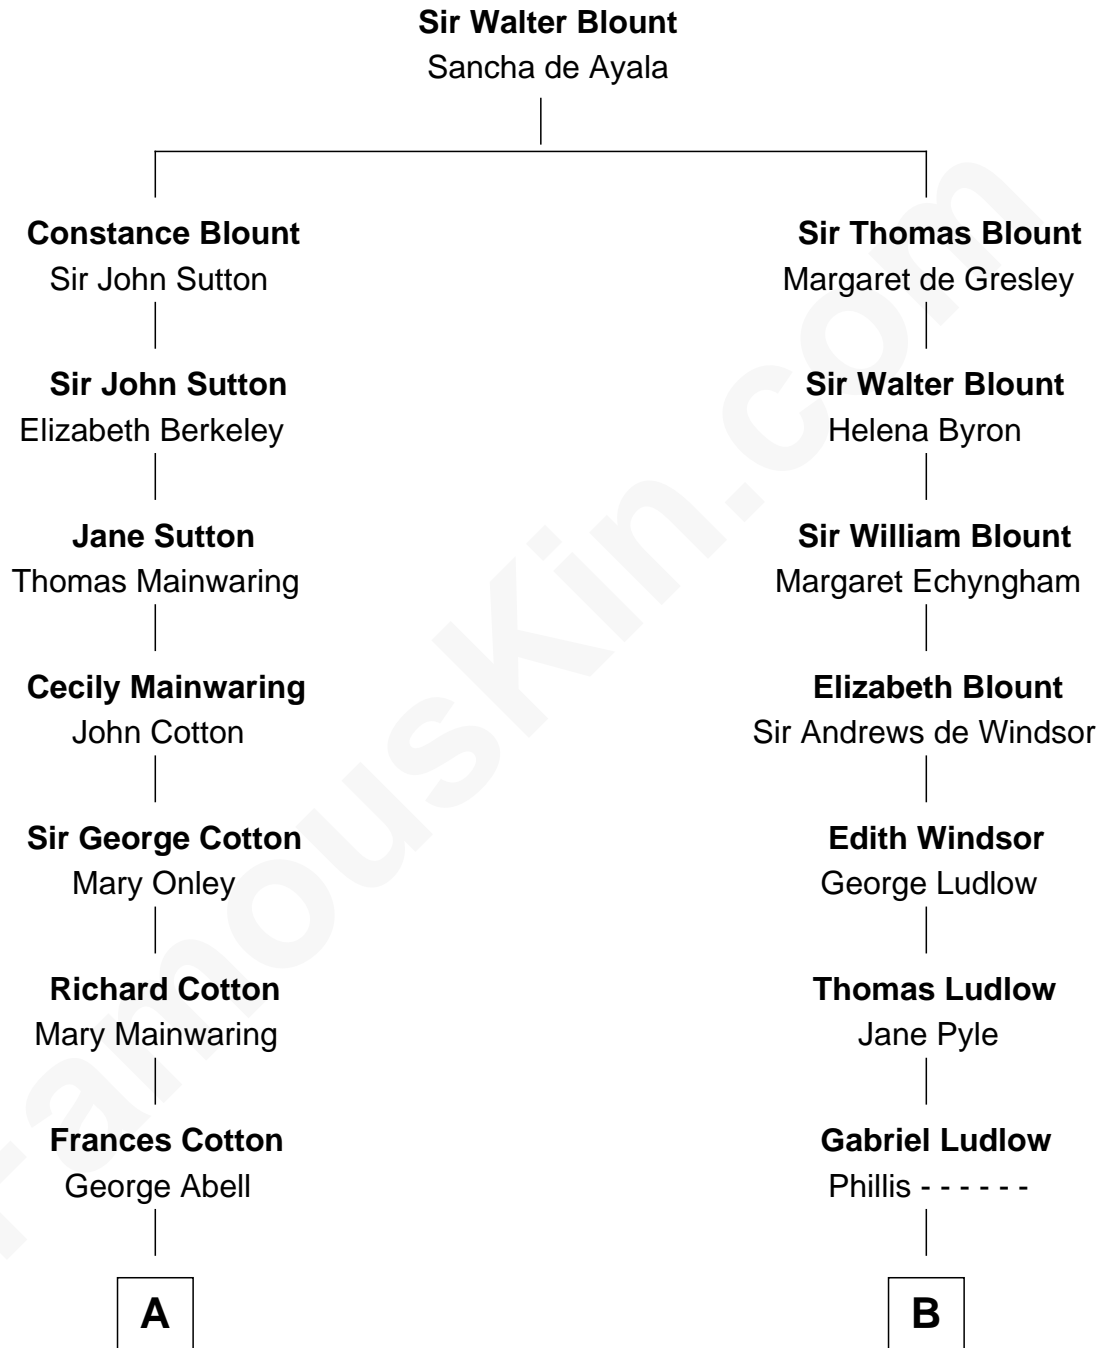

FamousKin.com Relationship Chart of

Adlai Stevenson III

U.S. Senator from Illinois

12th cousin 6 times removed of

General Robert E. Lee

Confederate Army - U.S. Civil War

C

—
Ellen Borden

Adlai Ewing Stevenson

—
Adlai Stevenson III

U.S. Senator from Illinois

FamousKin.com