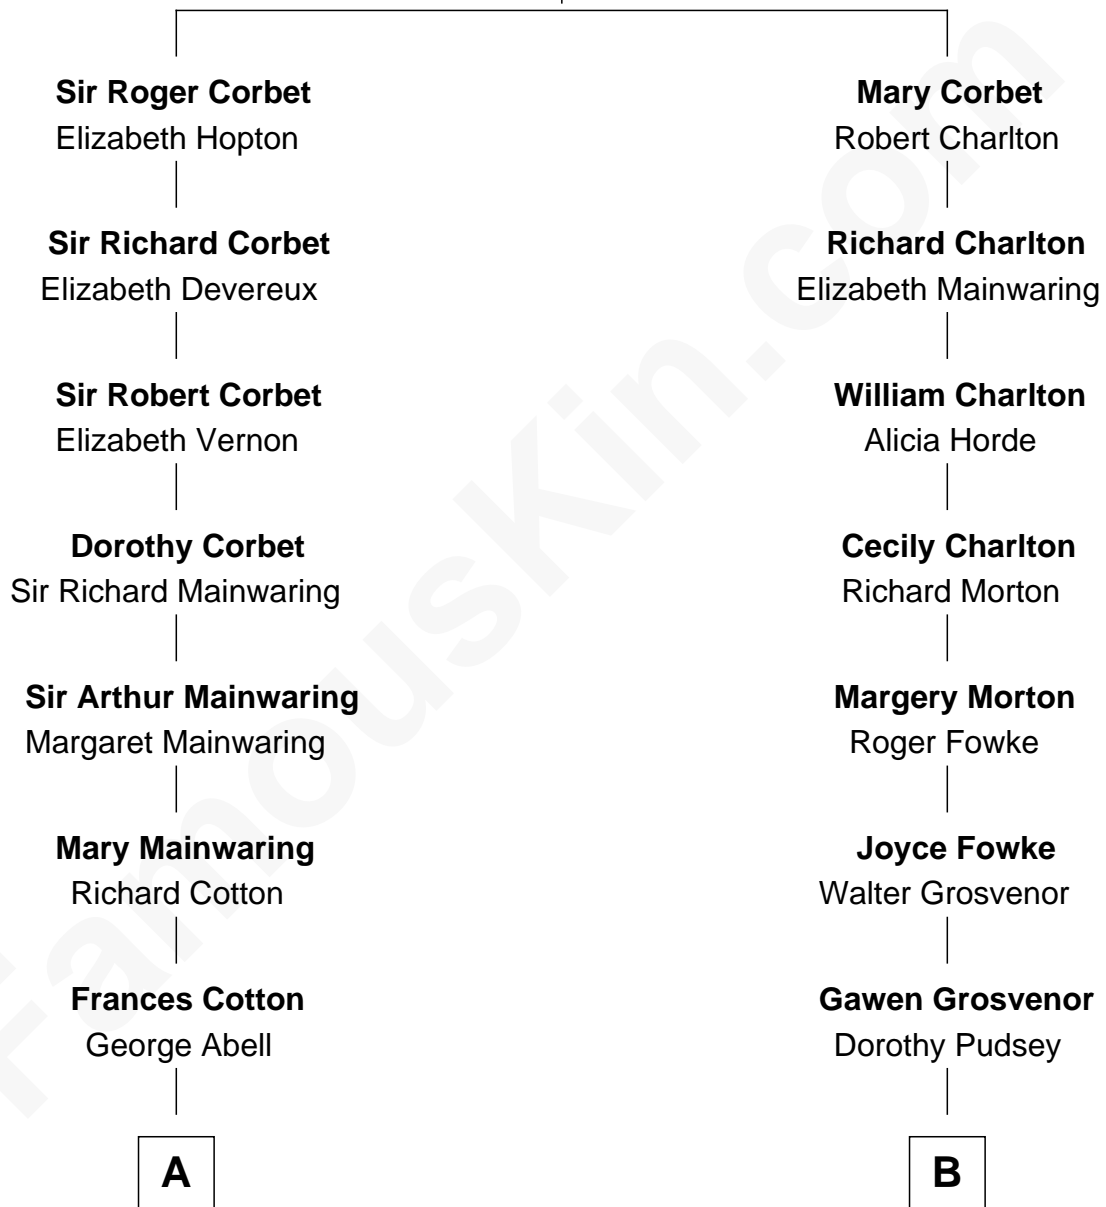

FamousKin.com Relationship Chart of

Adlai Stevenson III

U.S. Senator from Illinois

13th cousin 5 times removed of

General Robert E. Lee

Confederate Army - U.S. Civil War

Sir Robert Corbet

Margaret - - - - -

C

—
Ellen Borden

Adlai Ewing Stevenson

—
Adlai Stevenson III

U.S. Senator from Illinois

FamousKin.com