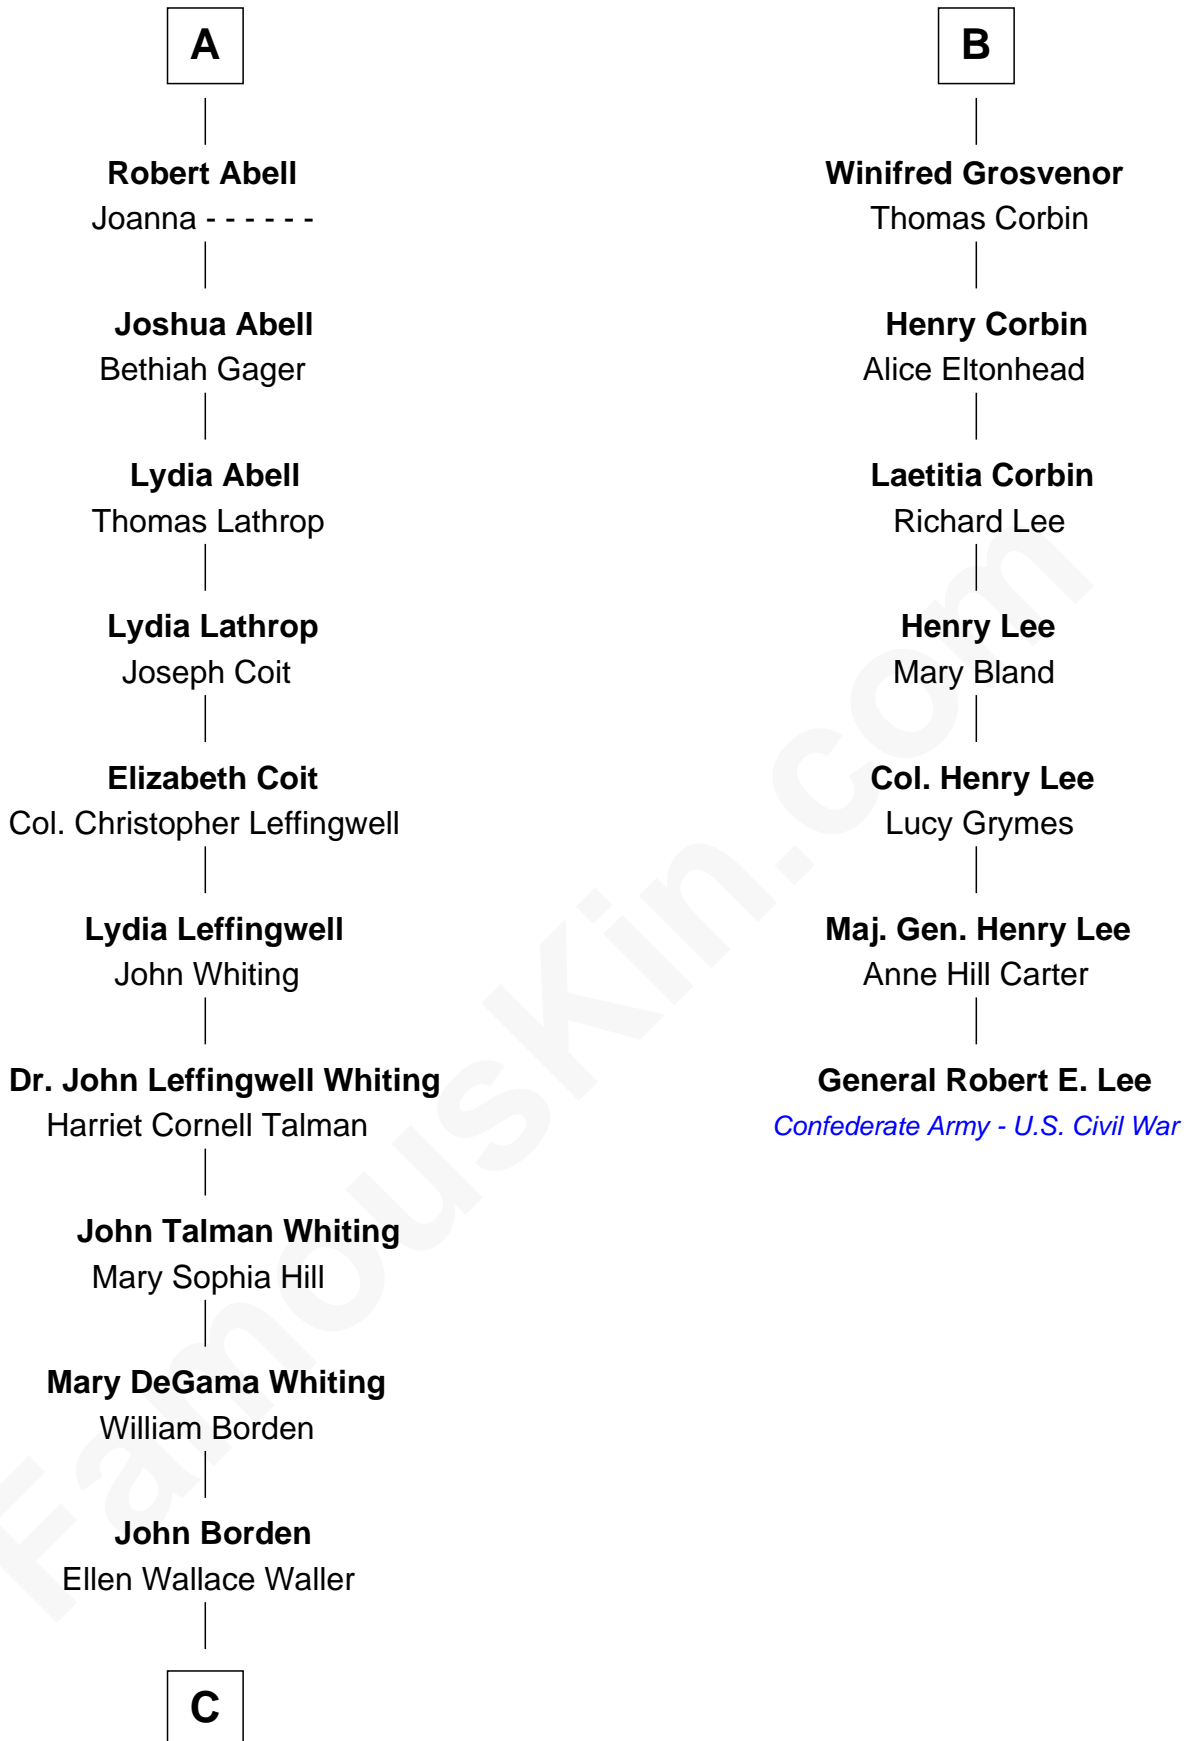

FamousKin.com Relationship Chart of

Adlai Stevenson III

U.S. Senator from Illinois

13th cousin 5 times removed of

General Robert E. Lee

Confederate Army - U.S. Civil War

Sir Robert Corbet

Margaret - - - - -

C

—
Ellen Borden

Adlai Ewing Stevenson

—
Adlai Stevenson III

U.S. Senator from Illinois

FamousKin.com