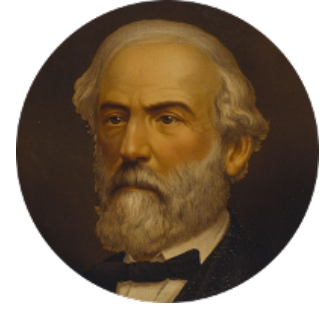

# FamousKin.com Relationship Chart of

**Adlai Stevenson III**

*U.S. Senator from Illinois*

15th cousin 6 times removed of

**General Robert E. Lee**

*Confederate Army - U.S. Civil War*

**C**

—  
**Mary Peachy Frye**  
Rev. Lewis Warner Green

—  
**Letitia Green**  
Adlai Ewing Stevenson

—  
**Lewis Green Stevenson**  
Helen Louise Davis

—  
**Adlai Ewing Stevenson**  
Ellen Borden

—  
**Adlai Stevenson III**  
*U.S. Senator from Illinois*

FamousKin.com