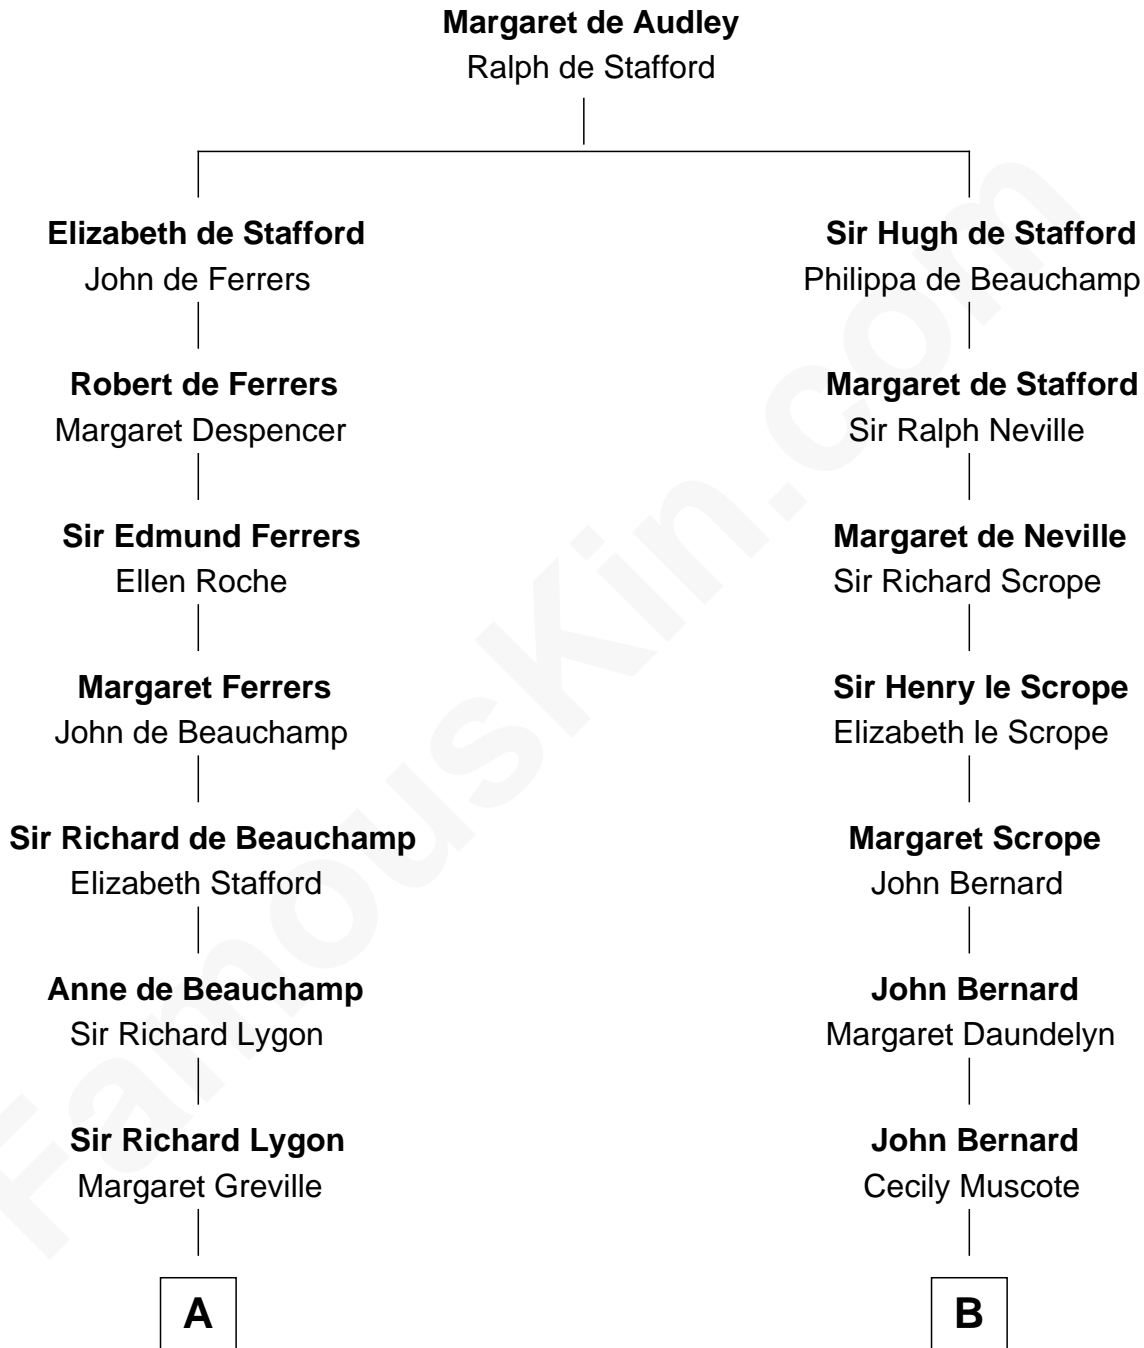

# FamousKin.com Relationship Chart of

**Adlai Stevenson III**

*U.S. Senator from Illinois*

15th cousin 6 times removed of

**General Robert E. Lee**

*Confederate Army - U.S. Civil War*

**C**

—  
**Mary Peachy Frye**  
Rev. Lewis Warner Green

—  
**Letitia Green**  
Adlai Ewing Stevenson

—  
**Lewis Green Stevenson**  
Helen Louise Davis

—  
**Adlai Ewing Stevenson**  
Ellen Borden

—  
**Adlai Stevenson III**  
*U.S. Senator from Illinois*

FamousKin.com