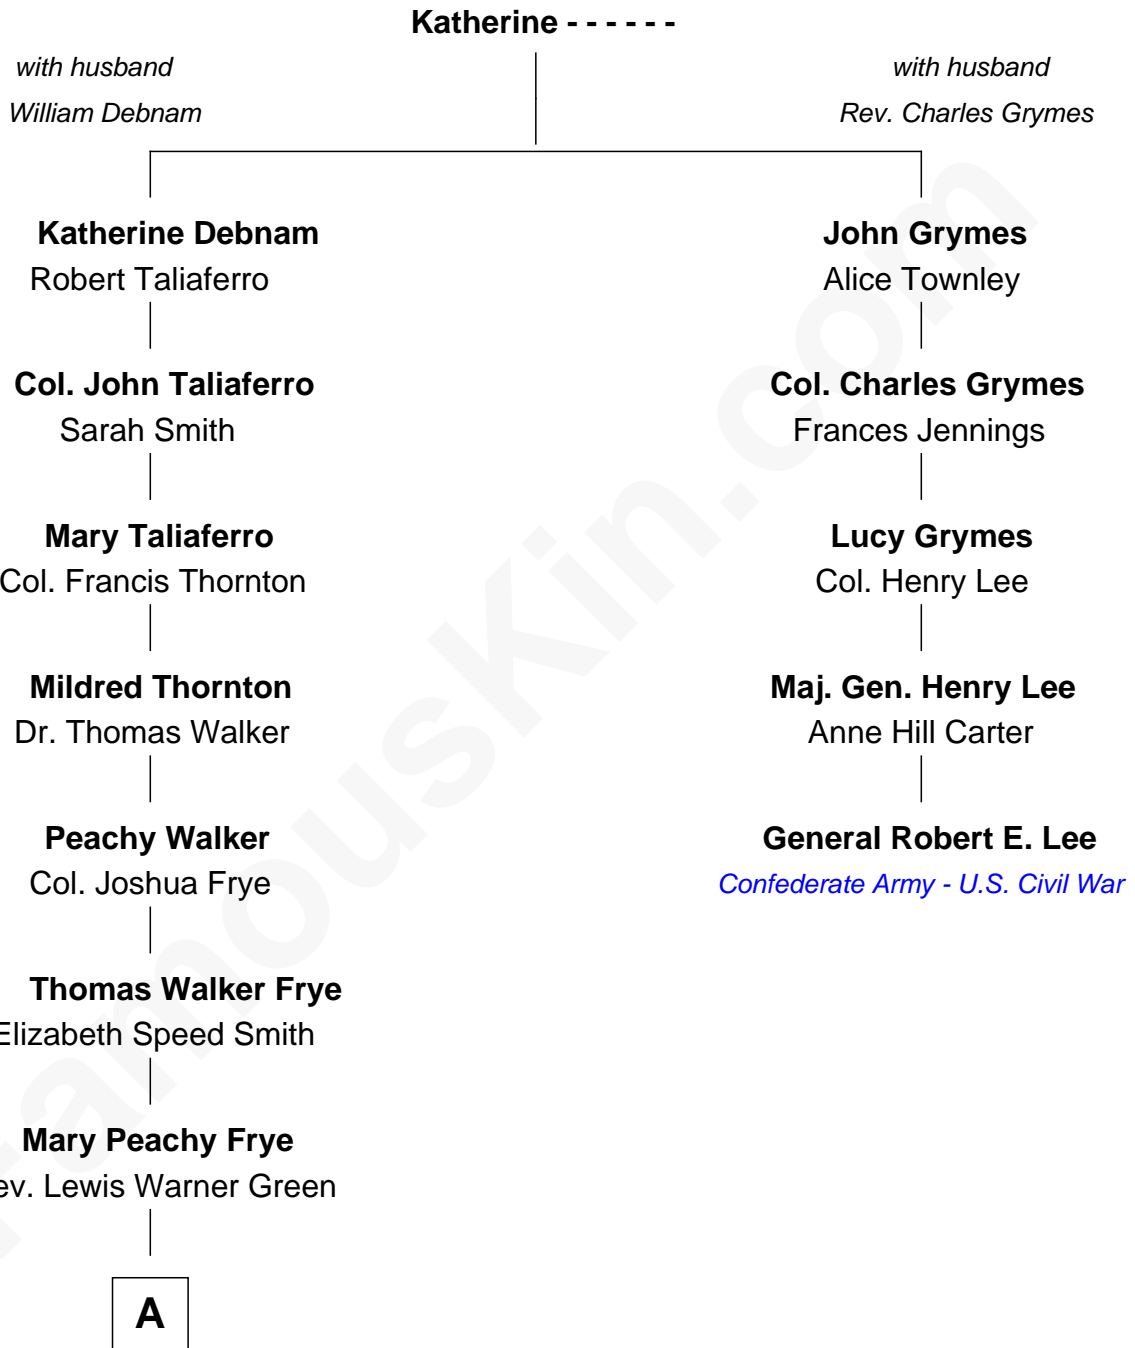

# FamousKin.com Relationship Chart of

**Adlai Stevenson III**

*U.S. Senator from Illinois*

4th cousin 6 times removed of

**General Robert E. Lee**

*Confederate Army - U.S. Civil War*

**A**

—  
**Letitia Green**

Adlai Ewing Stevenson

—  
**Lewis Green Stevenson**

Helen Louise Davis

—  
**Adlai Ewing Stevenson**

Ellen Borden

—  
**Adlai Stevenson III**

*U.S. Senator from Illinois*

FamousKin.com