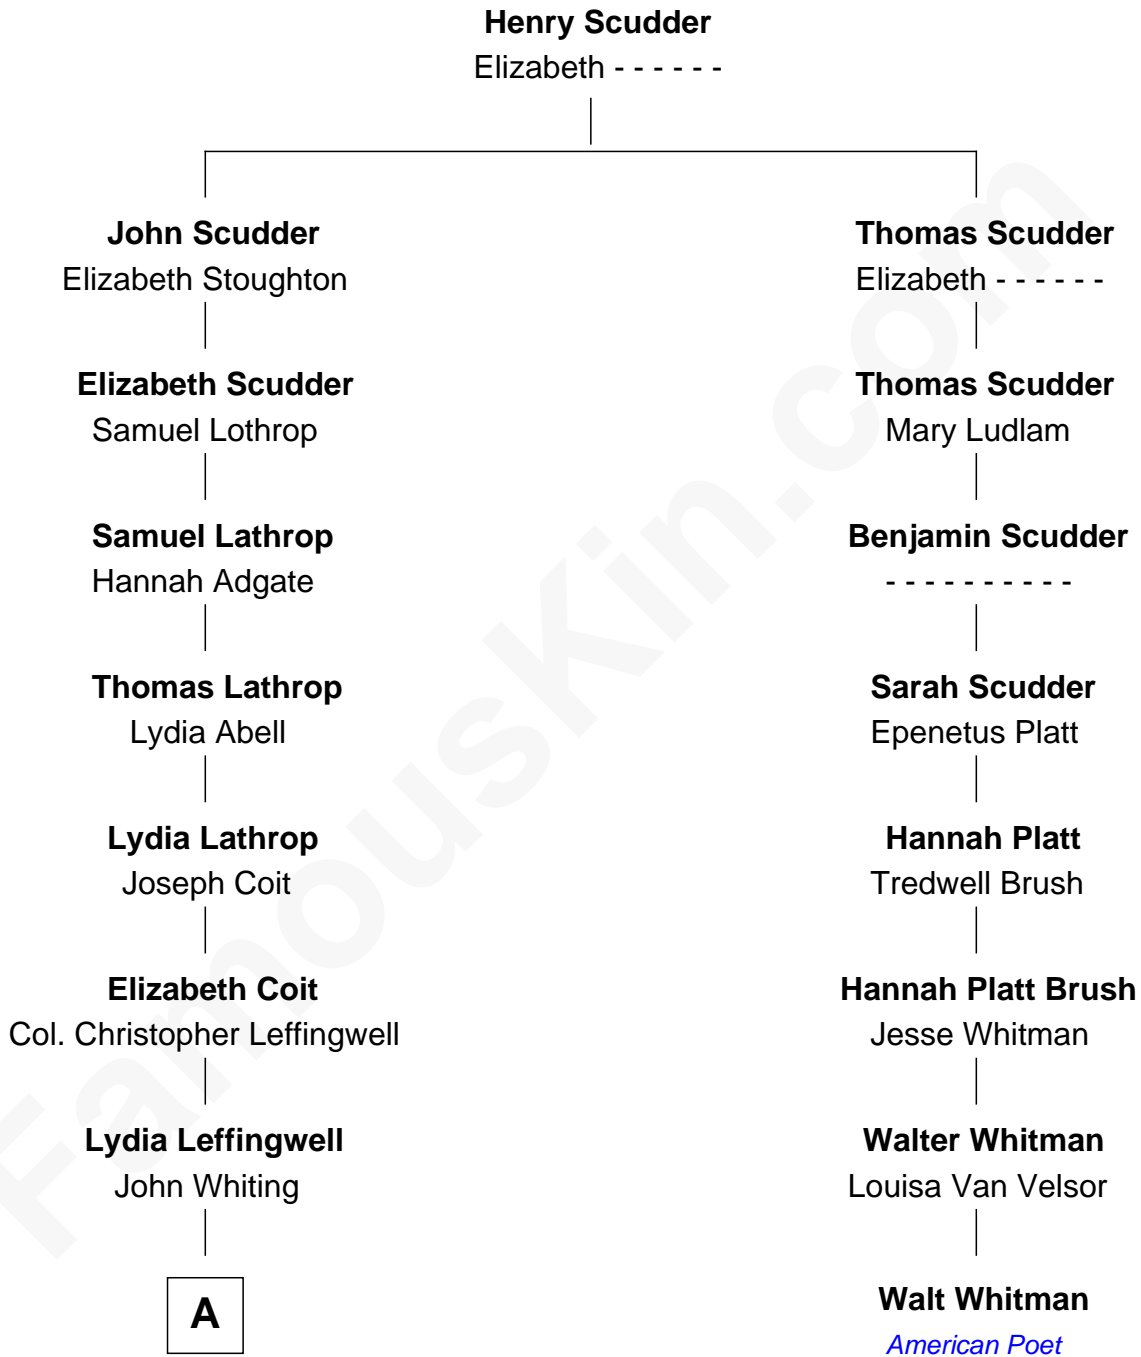

FamousKin.com
Relationship Chart of
Adlai Stevenson III
U.S. Senator from Illinois

7th cousin 5 times removed of

Walt Whitman
American Poet

A

—
Dr. John Leffingwell Whiting

Harriet Cornell Talman

—
John Talman Whiting

Mary Sophia Hill

—
Mary DeGama Whiting

William Borden

—
John Borden

Ellen Wallace Waller

—
Ellen Borden

Adlai Ewing Stevenson

—
Adlai Stevenson III

U.S. Senator from Illinois