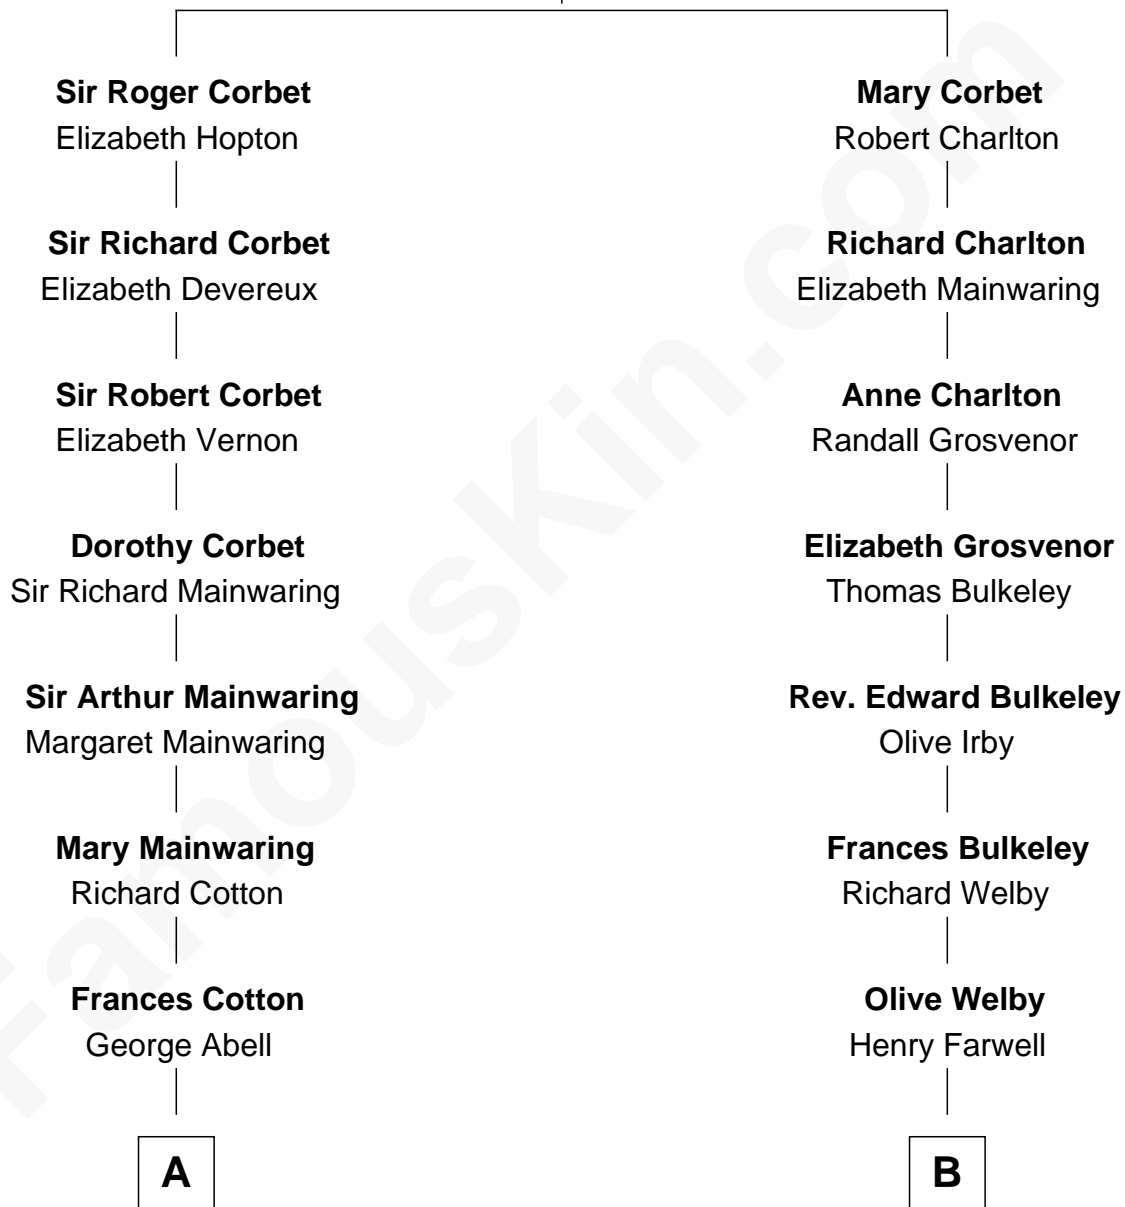

FamousKin.com Relationship Chart of

Adlai Stevenson III

U.S. Senator from Illinois

18th cousin of

Linda Hamilton

TV and Movie Actress

Sir Robert Corbet

Margaret - - - - -

C

Ellen Borden
Adlai Ewing Stevenson

Adlai Stevenson III
U.S. Senator from Illinois

D

Barbara Kyle Holt
Dr. Carroll Stanford Hamilton

Linda Hamilton
TV and Movie Actress

FamousKin.com