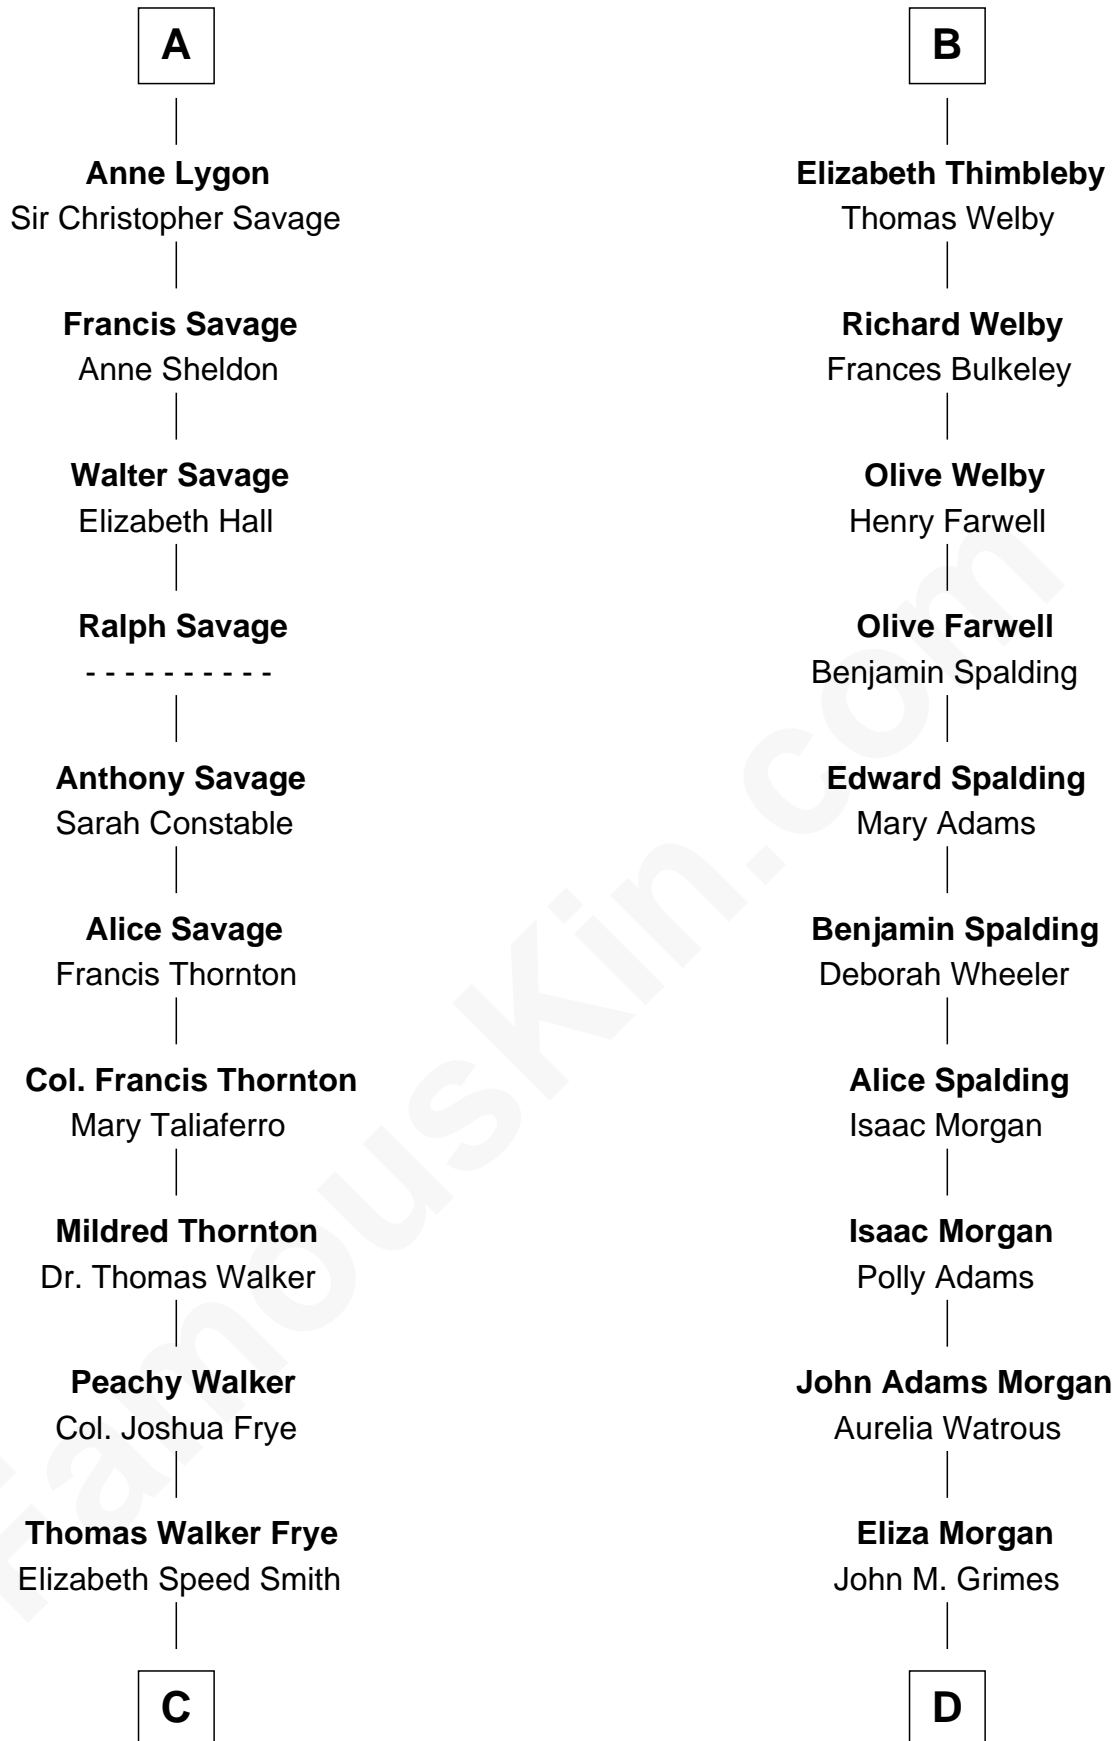

FamousKin.com

Relationship Chart of

Adlai Stevenson III

U.S. Senator from Illinois

21st cousin of

Linda Hamilton

TV and Movie Actress

Margaret de Audley

Ralph de Stafford

C

Mary Peachy Frye
Rev. Lewis Warner Green

Letitia Green
Adlai Ewing Stevenson

Lewis Green Stevenson
Helen Louise Davis

Adlai Ewing Stevenson
Ellen Borden

Adlai Stevenson III
U.S. Senator from Illinois