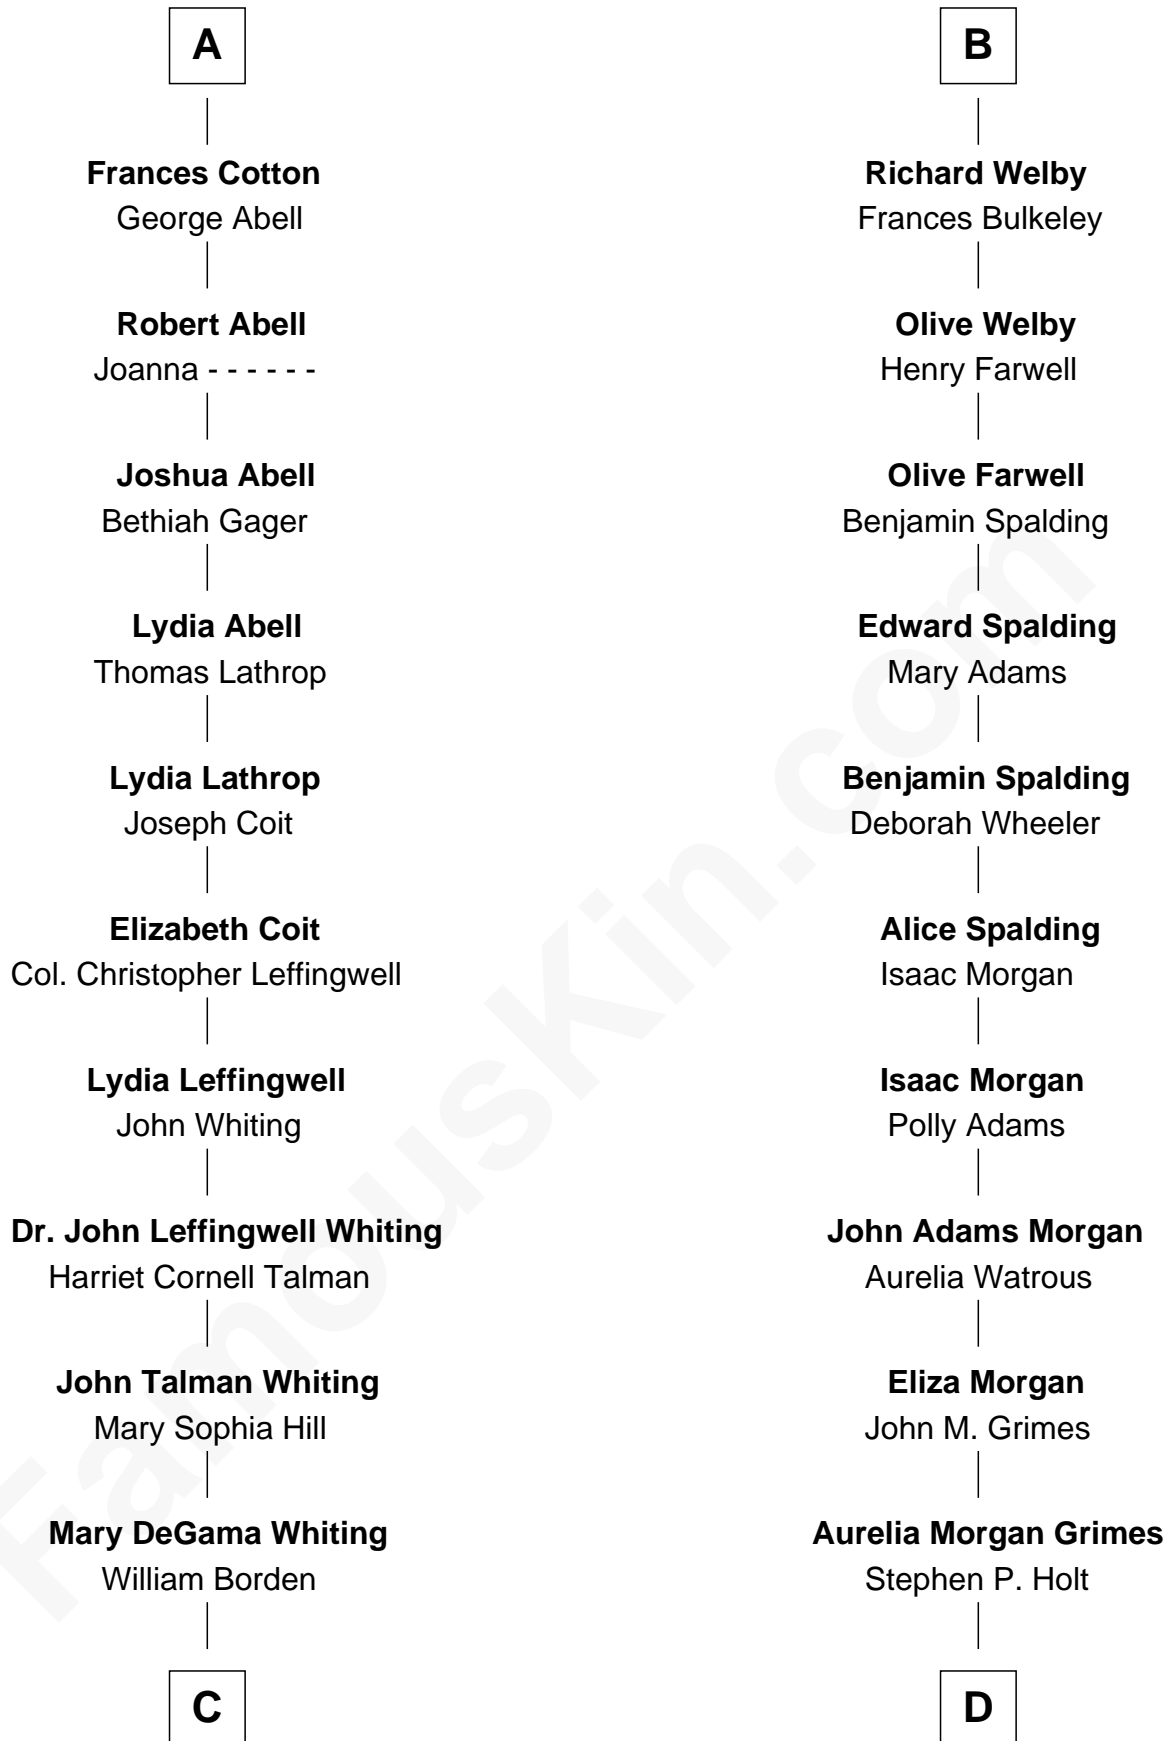

FamousKin.com Relationship Chart of

Adlai Stevenson III

U.S. Senator from Illinois

19th cousin 1 time removed of

Linda Hamilton

TV and Movie Actress

Sir Philip le Despencer

Elizabeth - - - - -

Alice le Despenser

Sir John Sutton

Sir John Sutton

Constance Blount

Sir John Sutton

Elizabeth Berkeley

Jane Sutton

Thomas Mainwaring

Cecily Mainwaring

John Cotton

Sir George Cotton

Mary Onley

Richard Cotton

Mary Mainwaring

A

Sir Philip le Despencer

Maud Talboys

Katharine Tyrwhit

Sir Richard Thimbleby

Elizabeth Thimbleby

Thomas Welby

B

C

John Borden
Ellen Wallace Waller