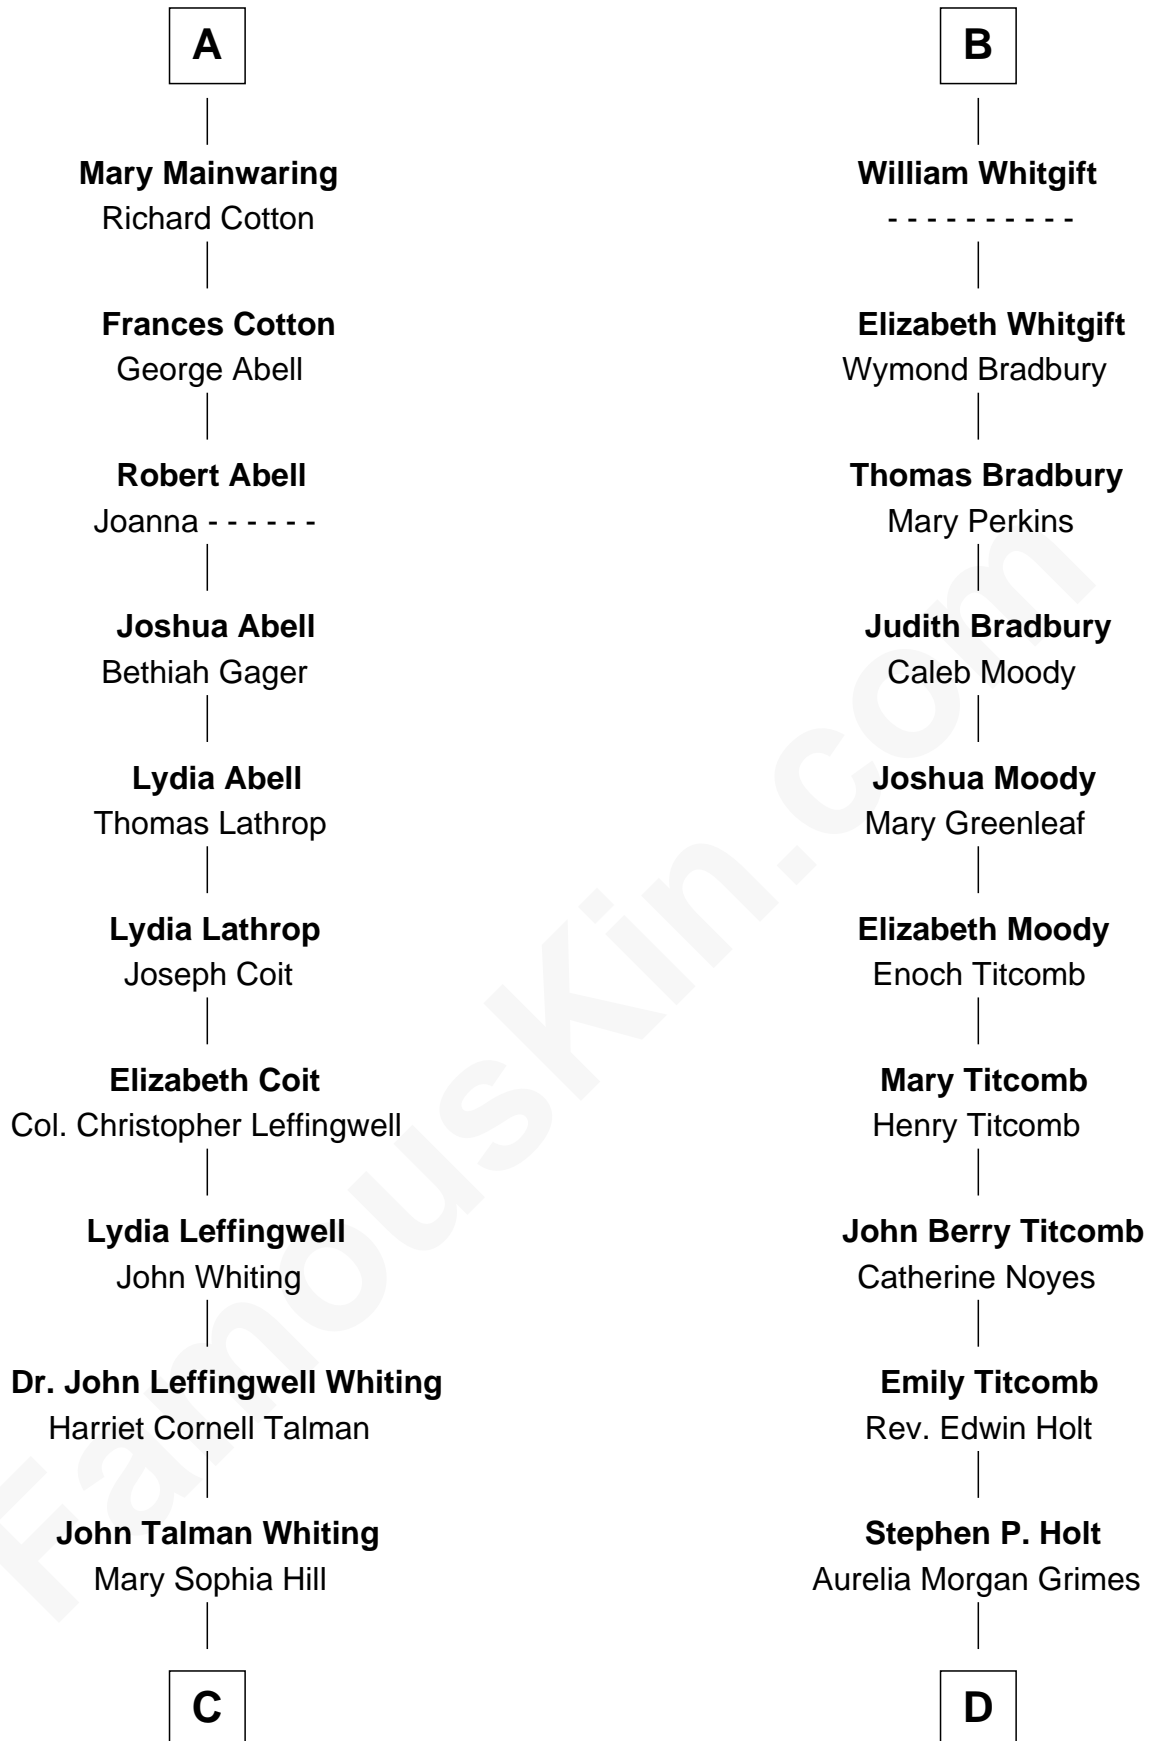

FamousKin.com Relationship Chart of

Adlai Stevenson III

U.S. Senator from Illinois

20th cousin of

Linda Hamilton

TV and Movie Actress

John de Welles

Maud de Roos

Anne de Welles

James Butler

James Butler

Joan Beauchamp

Elizabeth Butler

John Talbot

Ann Talbot

Sir Henry Vernon

Eleanor de Mowbray

Eudo de Welles

Maud de Greystoke

Sir Lionel de Welles

Joan de Waterton

Margaret de Welles

Sir Thomas Dymoke

Jane Dymoke

John Fulnetby

Katherine Fulnetby

William Dynwell

Anne Dynwell

Henry Whitgift

B

Linda Hamilton photo by [Matthew Simoneau](#) (CC BY 2.0)