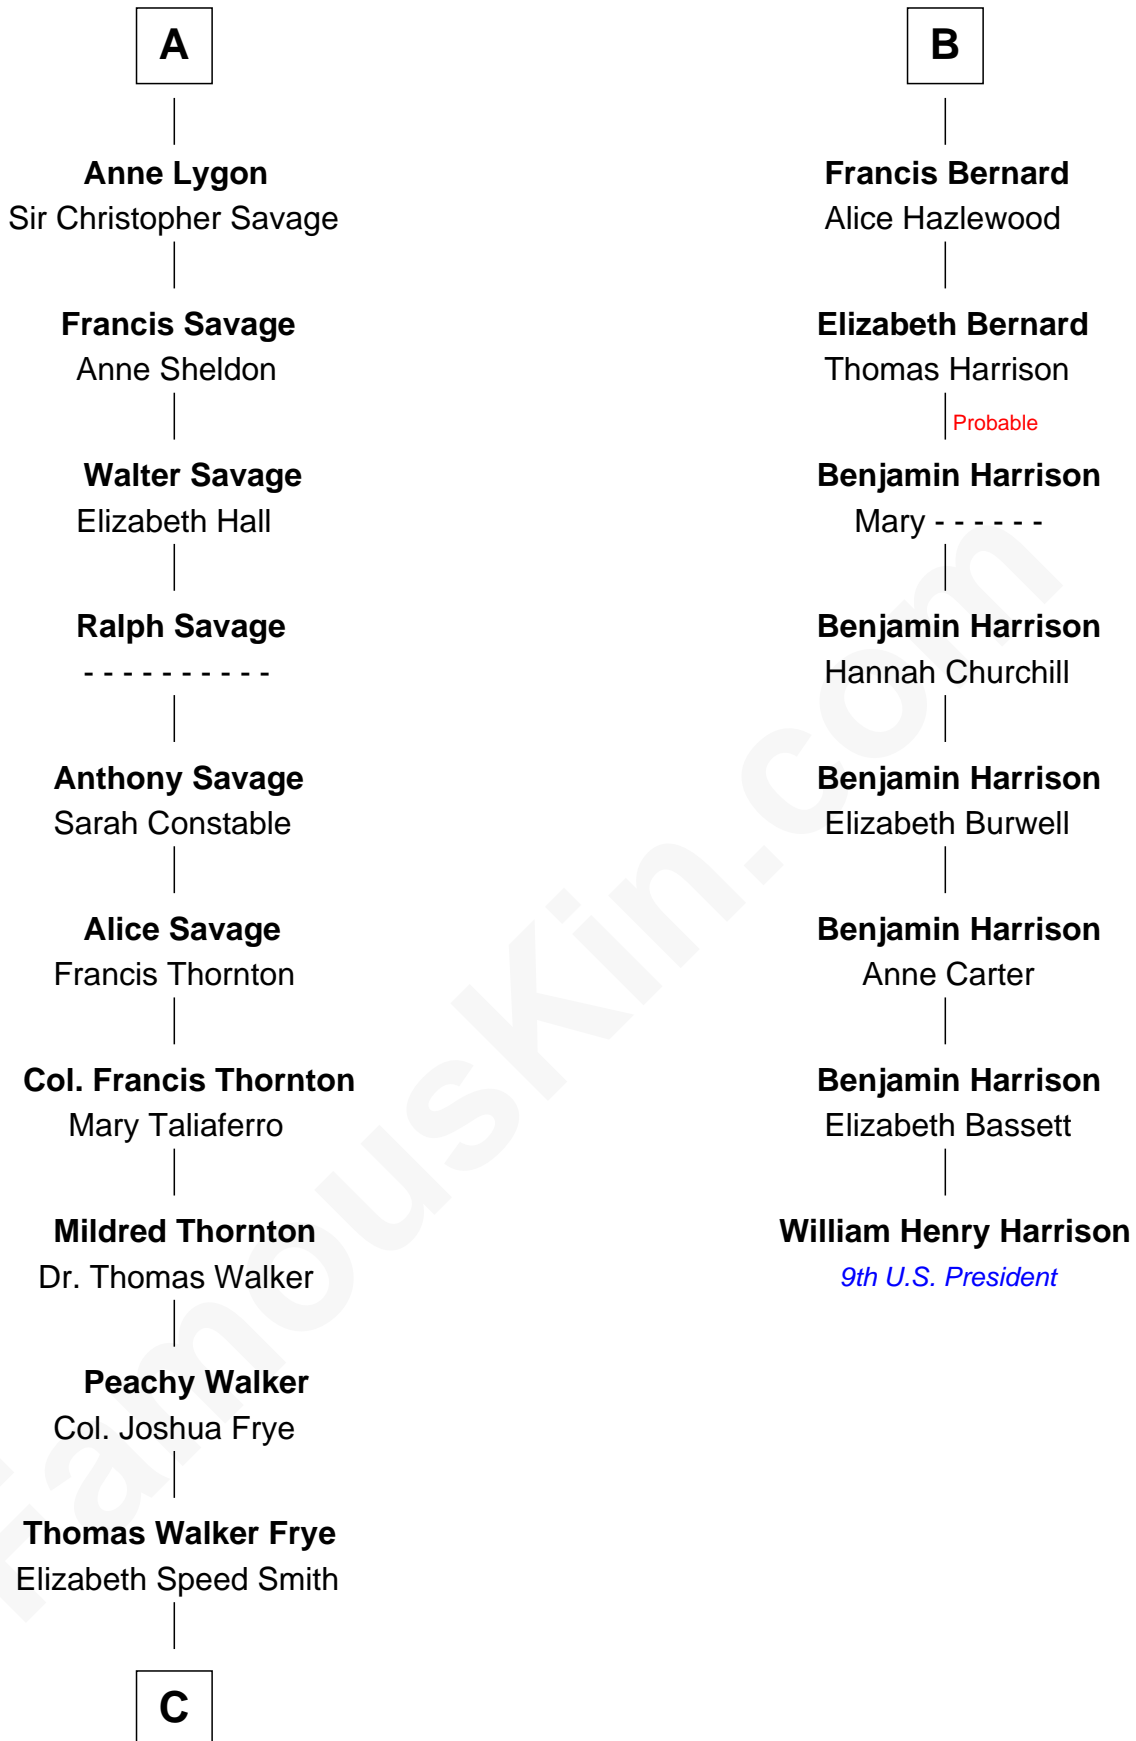

FamousKin.com Relationship Chart of

Adlai Stevenson III

U.S. Senator from Illinois

14th cousin 7 times removed of

William Henry Harrison

9th U.S. President

Margaret de Audley

Ralph de Stafford

C

—
Mary Peachy Frye
Rev. Lewis Warner Green

—
Letitia Green
Adlai Ewing Stevenson

—
Lewis Green Stevenson
Helen Louise Davis

—
Adlai Ewing Stevenson
Ellen Borden

—
Adlai Stevenson III
U.S. Senator from Illinois