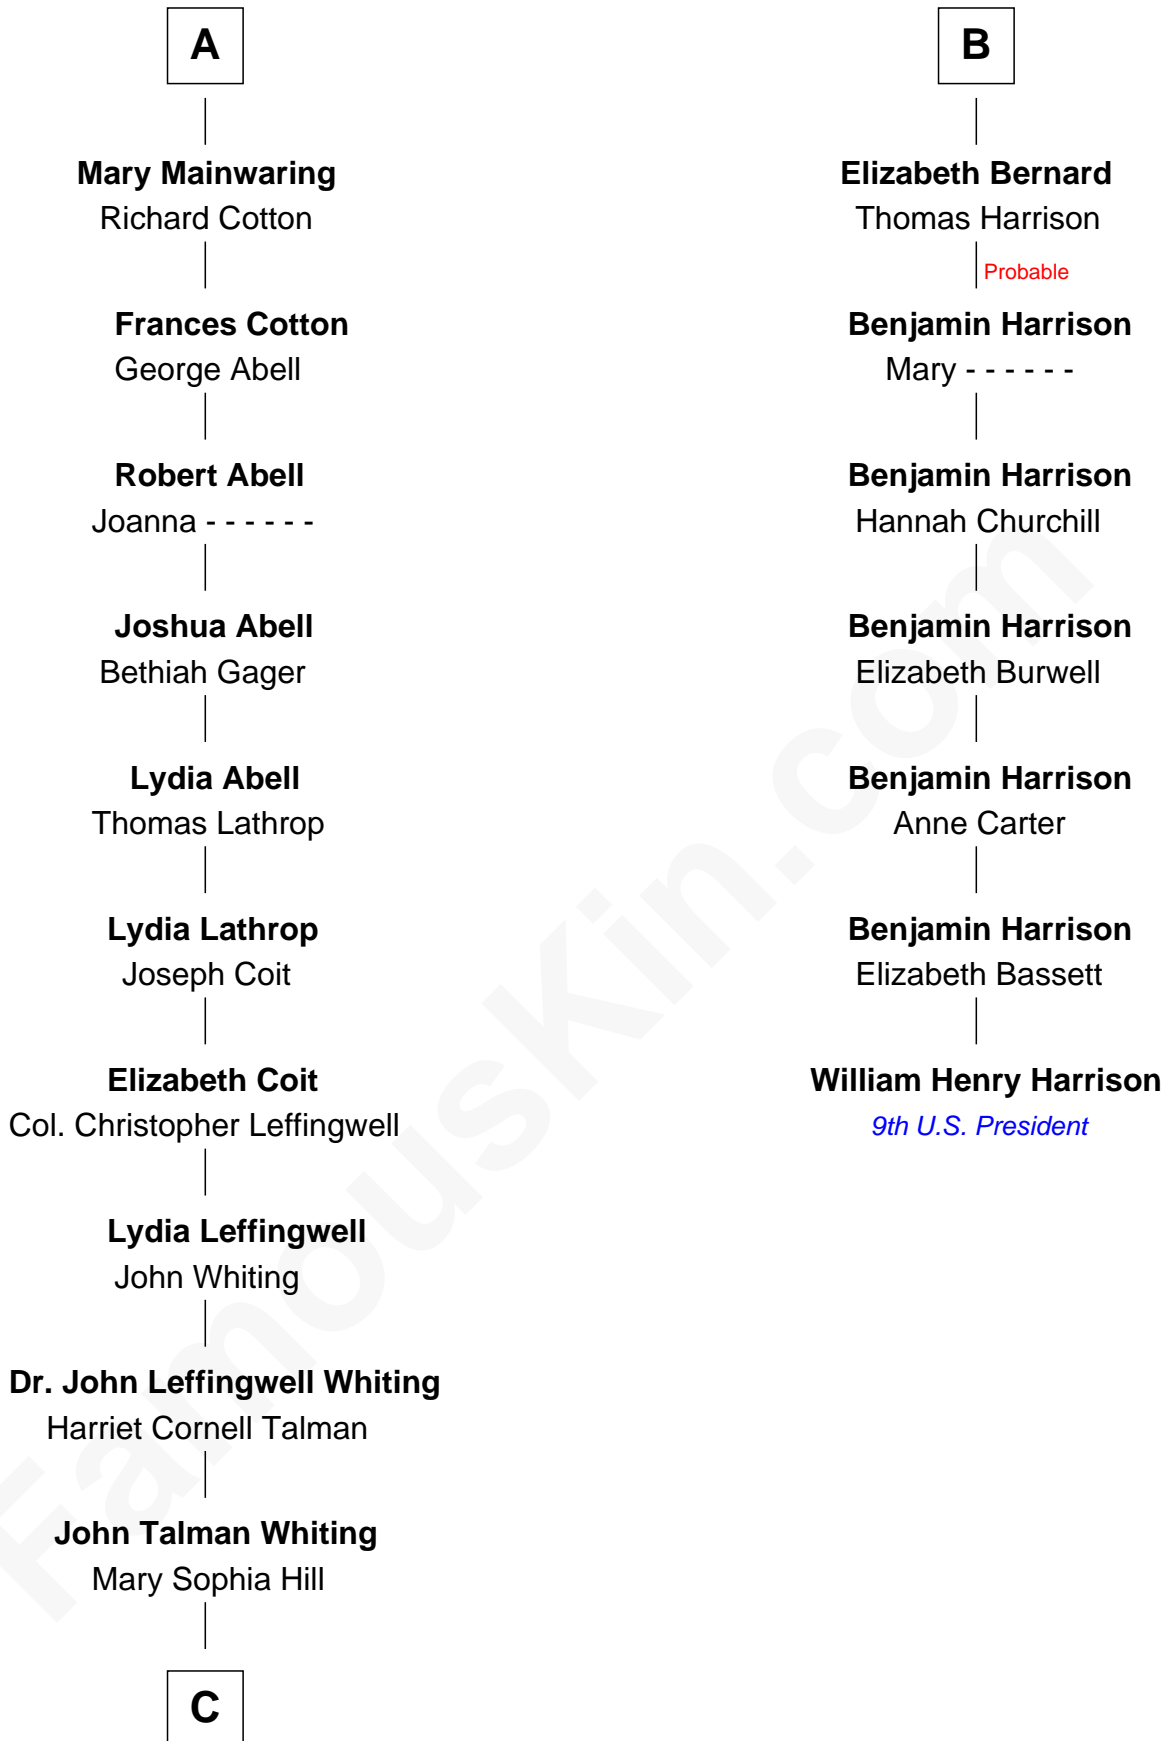

FamousKin.com Relationship Chart of

Adlai Stevenson III

U.S. Senator from Illinois

13th cousin 7 times removed of

William Henry Harrison

9th U.S. President

John de Welles

Maud de Roos

Anne de Welles

James Butler

James Butler

Joan Beauchamp

Elizabeth Butler

John Talbot

Ann Talbot

Sir Henry Vernon

Stephen le Scrope

John le Scrope

Elizabeth Chaworth

Elizabeth le Scrope

Sir Henry le Scrope

Margaret Scrope

John Bernard

John Bernard

Margaret Daundelyn

John Bernard

Cecily Muscote

Francis Bernard

Alice Hazlewood

B

C

—
Mary DeGama Whiting