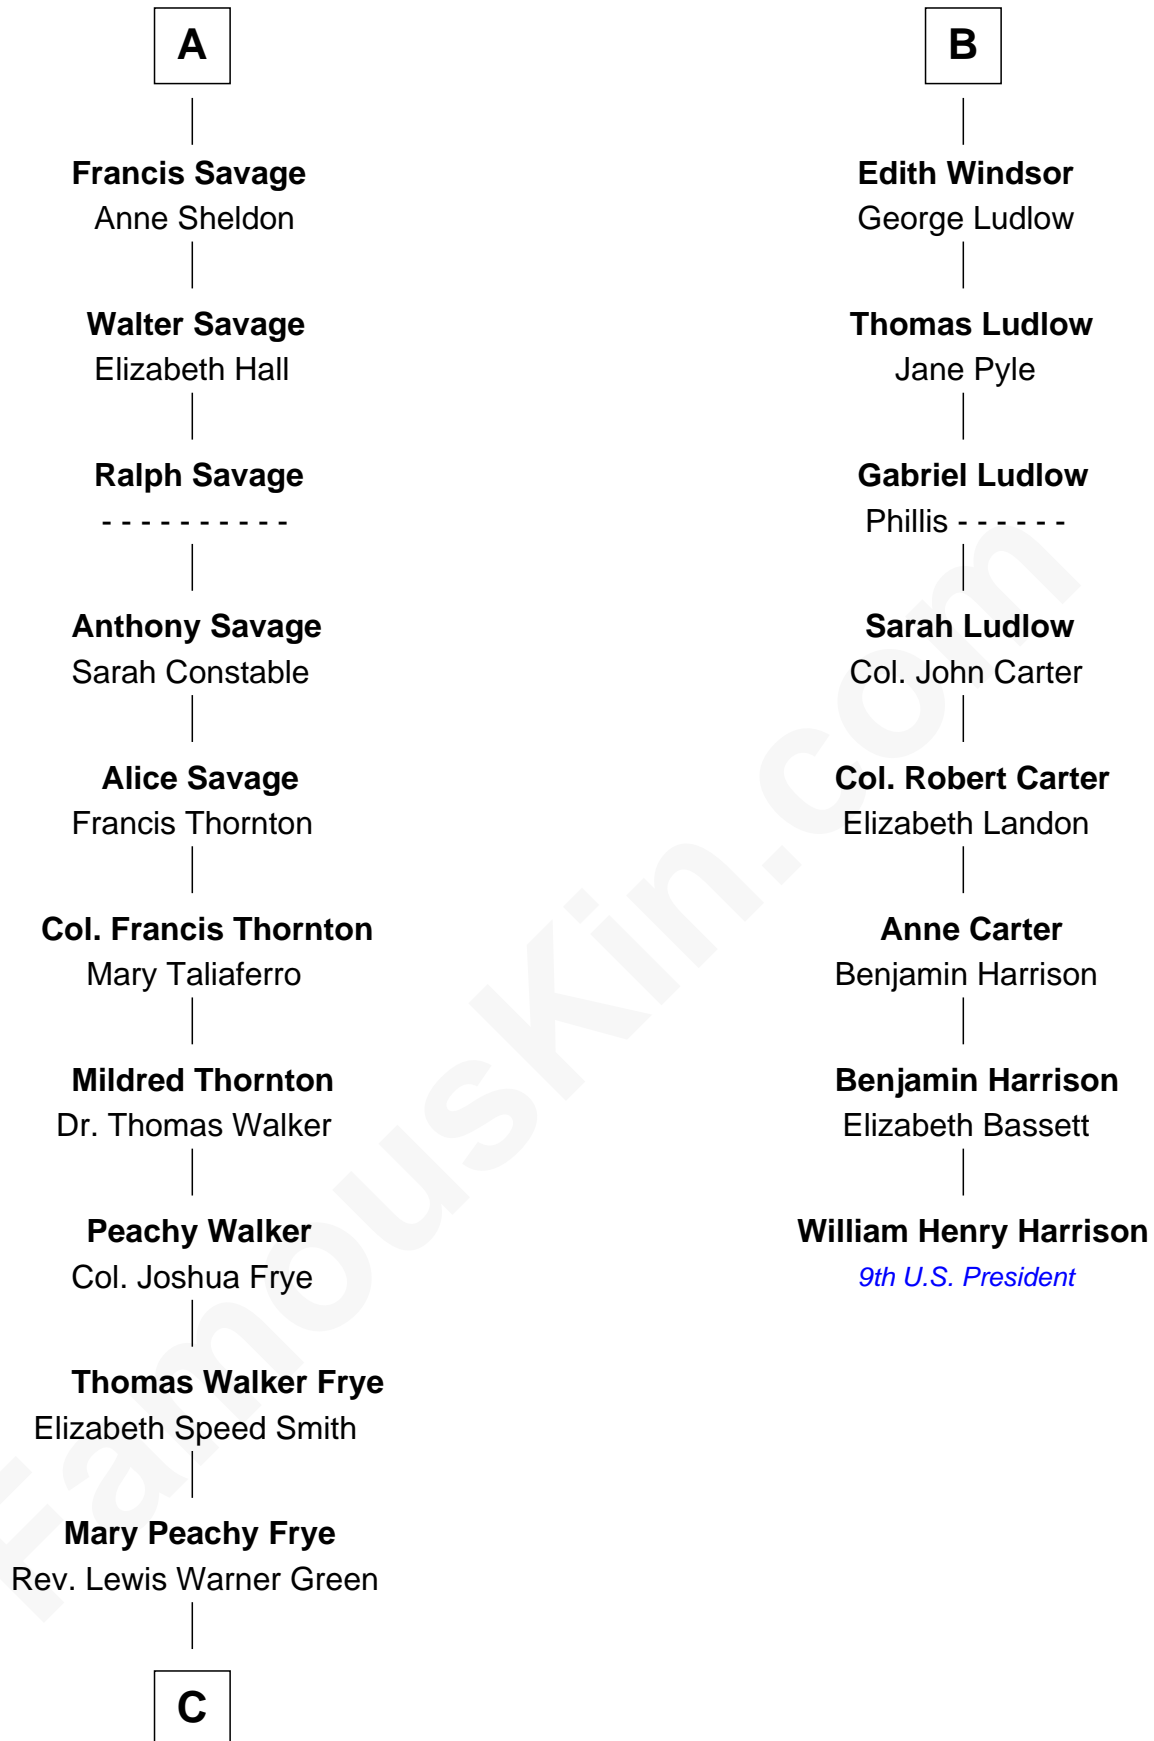

FamousKin.com Relationship Chart of

Adlai Stevenson III

U.S. Senator from Illinois

14th cousin 6 times removed of

William Henry Harrison

9th U.S. President

Humphrey de Bohun

Elizabeth Plantagenet

Sir William de Bohun
Elizabeth de Badlesmere

Elizabeth de Bohun
Sir Richard Fitzalan

Elizabeth Fitzalan
Sir Robert Goushill

Joan Goushill
Sir Thomas Stanley

Katherine Stanley
Sir John Savage

Sir Christopher Savage
Anne Stanley

Sir Christopher Savage
Anne Lygon

A

Margaret de Bohun
Sir Hugh de Courtnay

Elizabeth de Courtnay
Sir Andrew Luttrell

Sir Hugh Luttrell
Catherine de Beaumont

Elizabeth Luttrell
John Stratton

Elizabeth Stratton
John Andrews

Elizabeth Andrews
Sir Thomas de Windsor

Sir Andrews de Windsor
Elizabeth Blount

B

C

—
Letitia Green

Adlai Ewing Stevenson

—
Lewis Green Stevenson

Helen Louise Davis