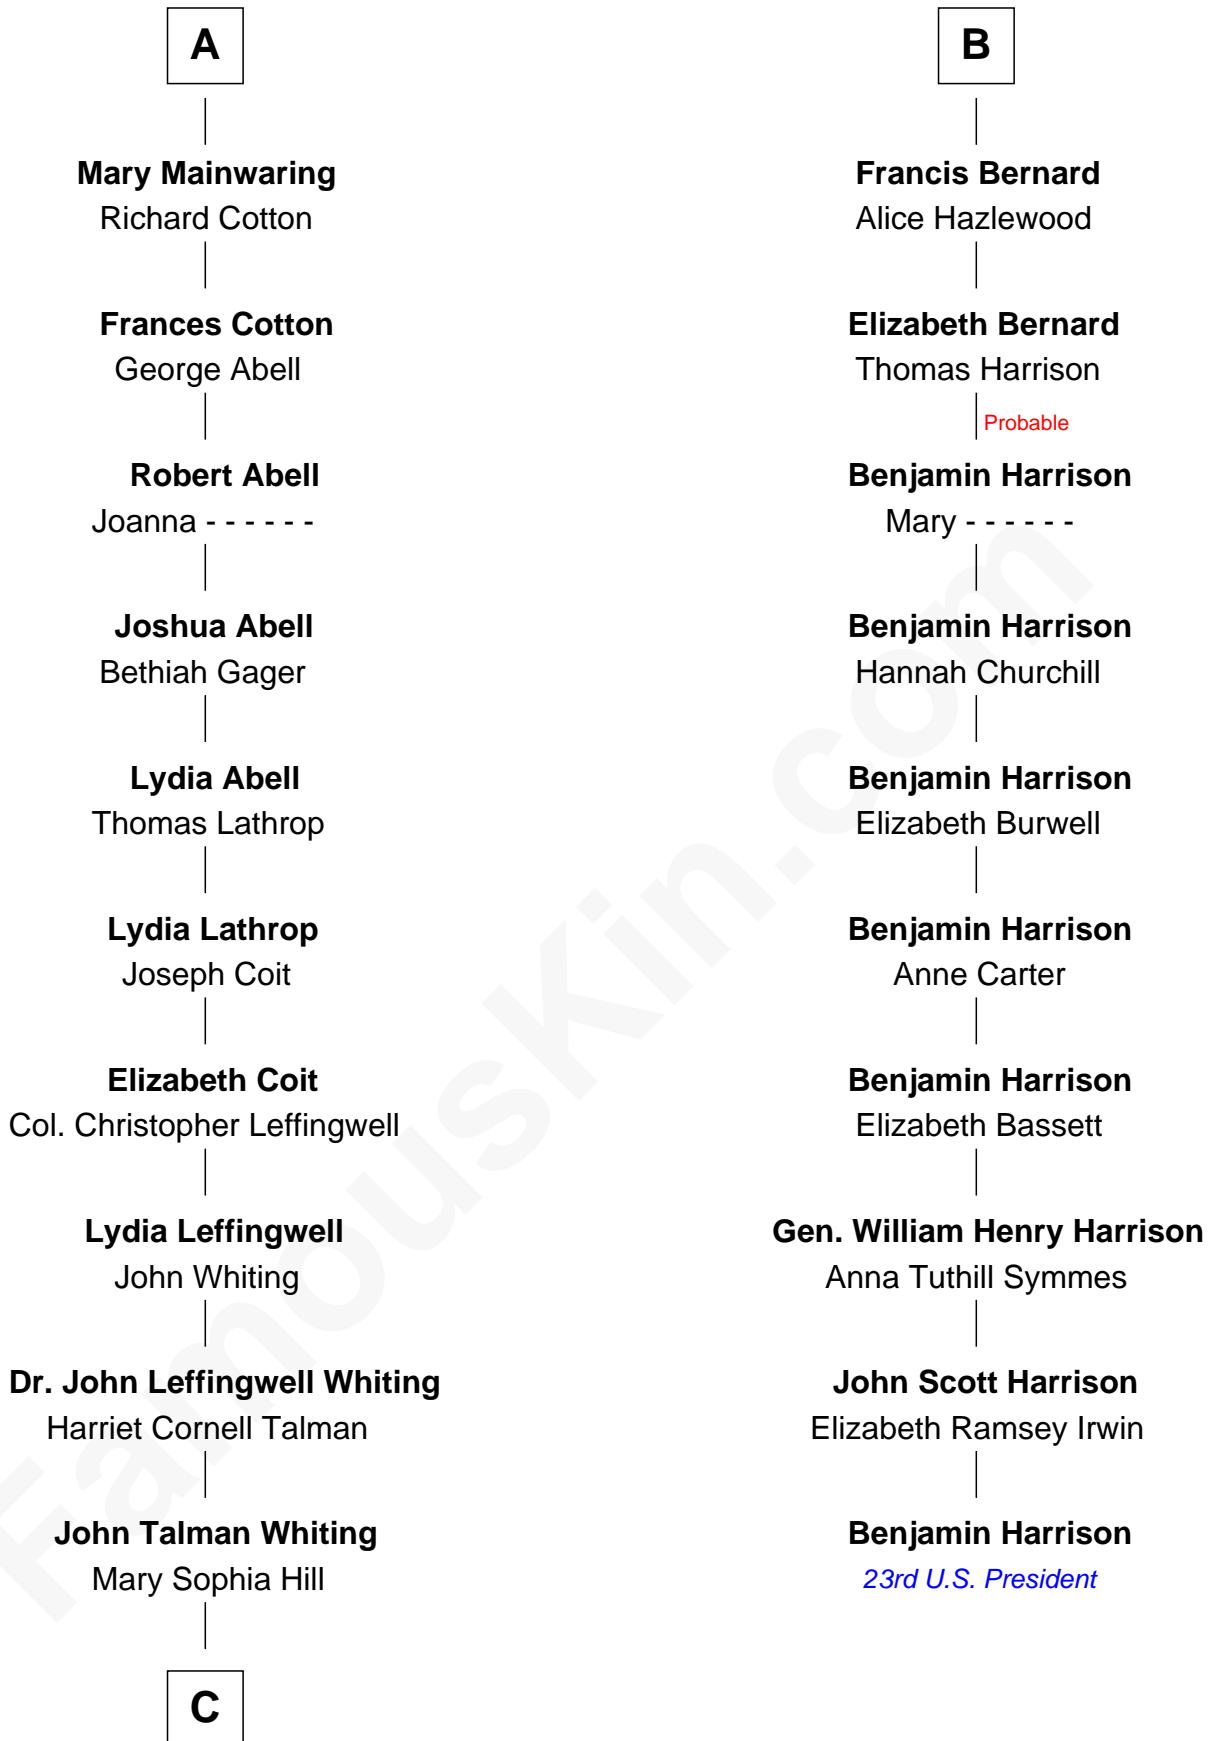

FamousKin.com Relationship Chart of

Adlai Stevenson III

U.S. Senator from Illinois

16th cousin 4 times removed of

Benjamin Harrison

23rd U.S. President

Sir Thomas de Beauchamp

Katherine de Mortimer

Sir William Beauchamp

Joan Fitzalan

Joan Beauchamp

James Butler

Elizabeth Butler

John Talbot

Ann Talbot

Sir Henry Vernon

Elizabeth Vernon

Sir Robert Corbet

Dorothy Corbet

Sir Richard Mainwaring

Sir Arthur Mainwaring

Margaret Mainwaring

A

Philippa de Beauchamp

John Bernard

John Bernard

Margaret Daundelyn

John Bernard

Cecily Muscote

B

C

—
Mary DeGama Whiting