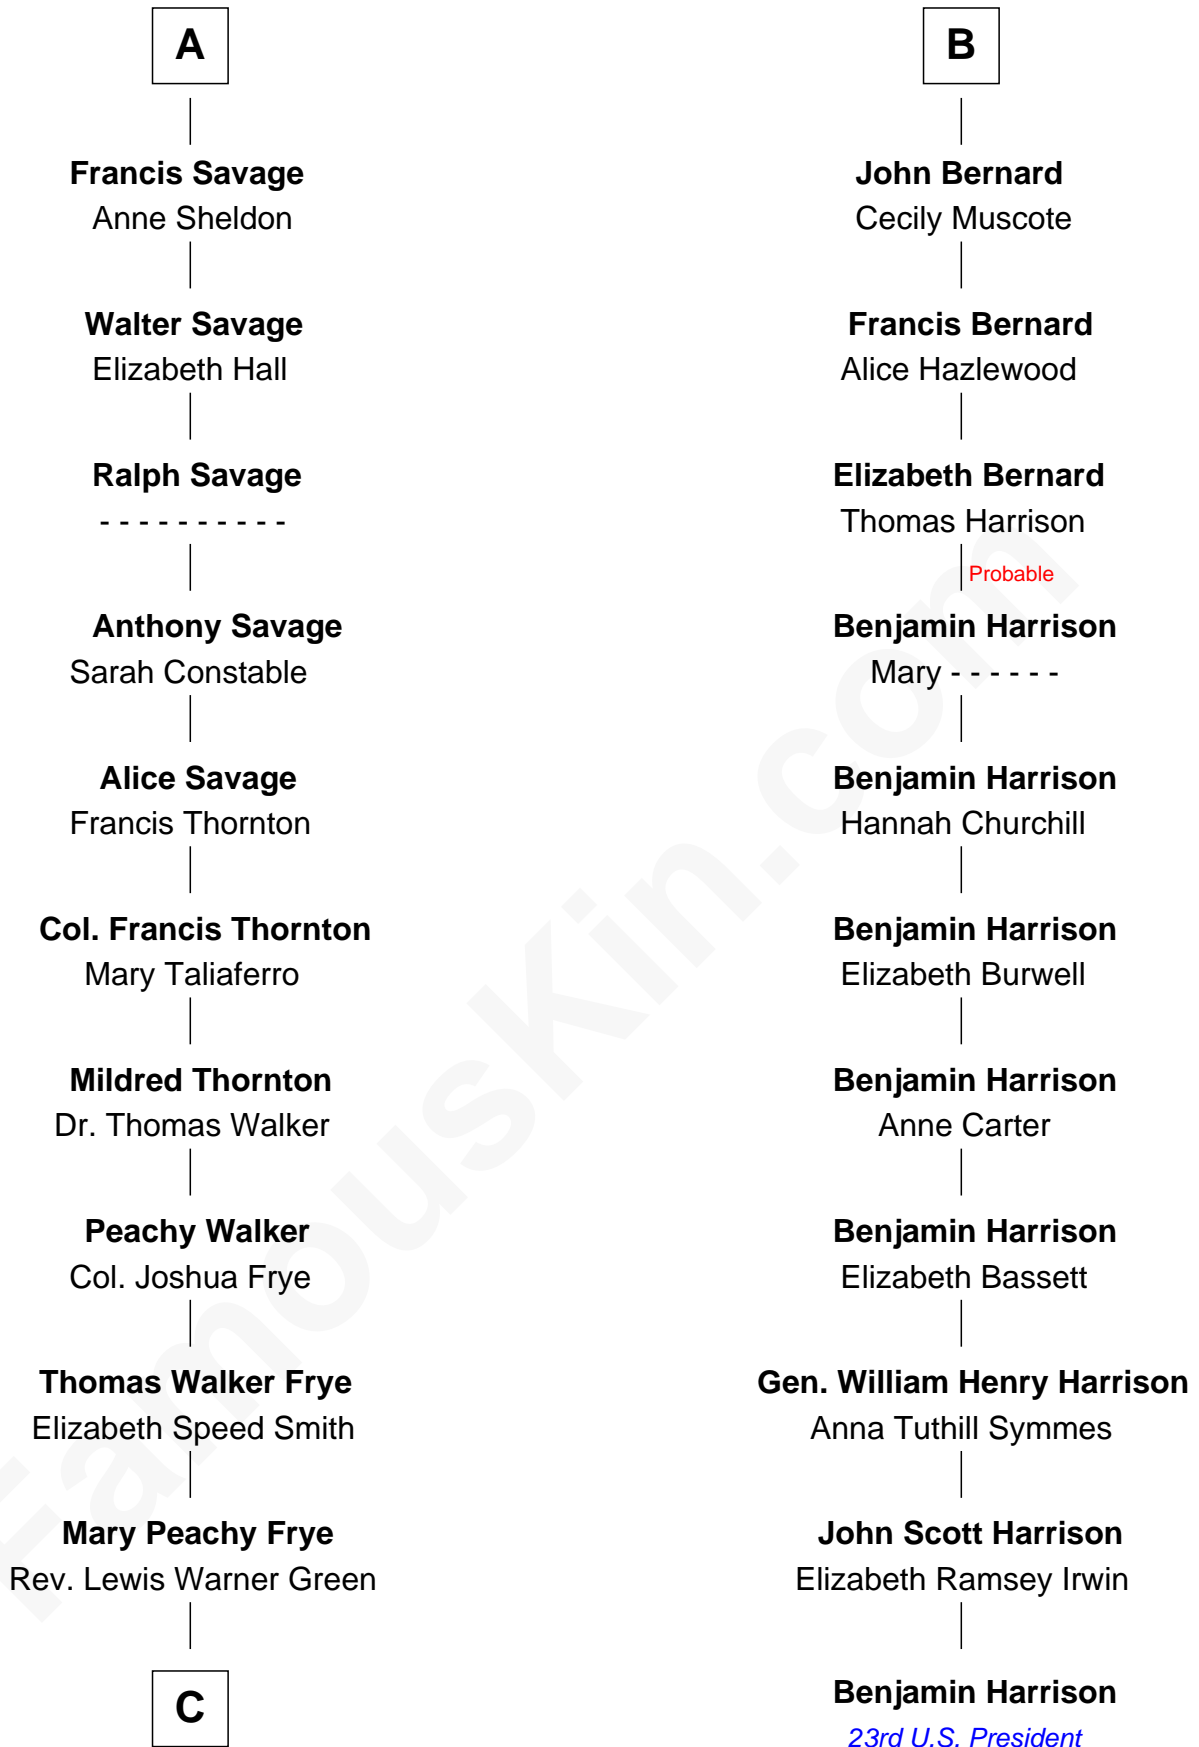

FamousKin.com Relationship Chart of

Adlai Stevenson III

U.S. Senator from Illinois

17th cousin 3 times removed of

Benjamin Harrison

23rd U.S. President

Bartholomew de Badlesmere

Margaret de Clare

Katherine Stanley

Sir John Savage

Sir Christopher Savage

Anne Stanley

Sir Christopher Savage

Anne Lygon

A

Margery de Badlesmere

Sir William de Ros

Maud de Roos

John de Welles

Margery de Welles

Stephen le Scrope

John le Scrope

Elizabeth Chaworth

Elizabeth le Scrope

Sir Henry le Scrope

Margaret Scrope

John Bernard

John Bernard

Margaret Daundelyn

B

C

—
Letitia Green