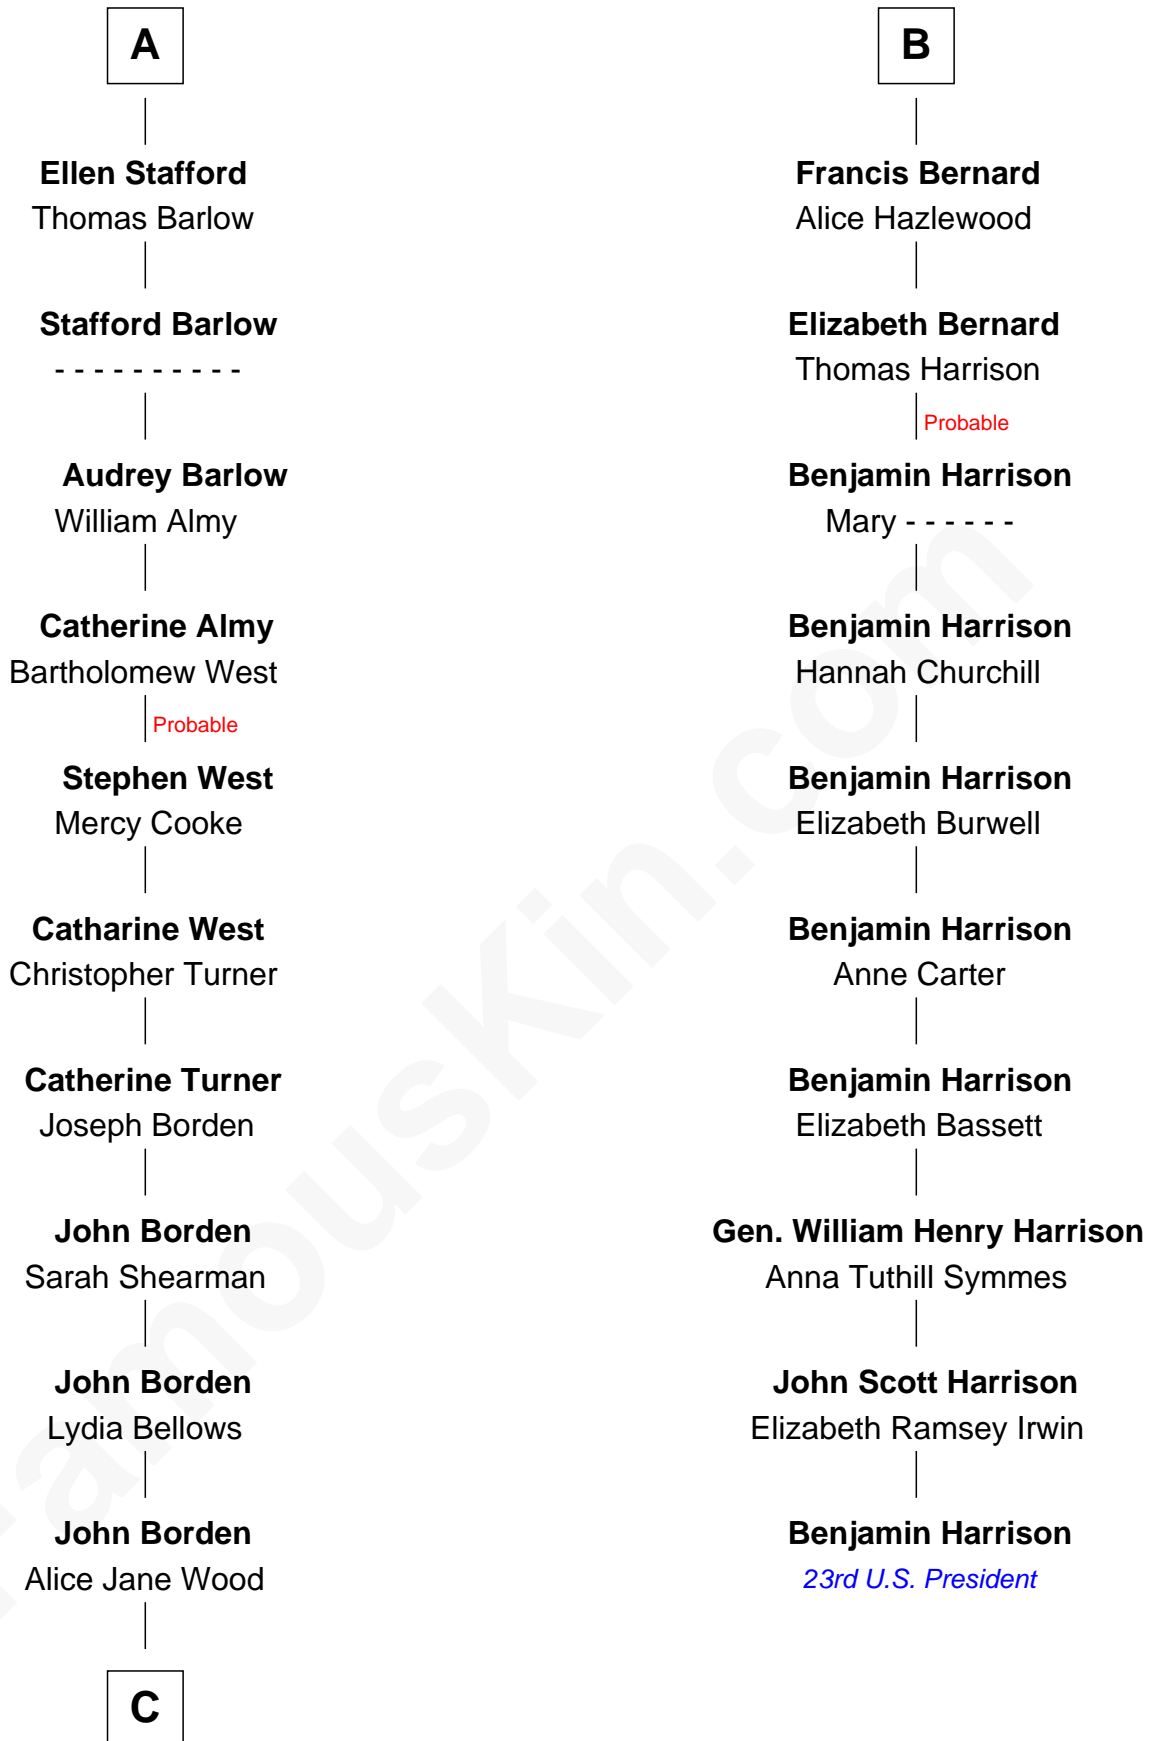

FamousKin.com
Relationship Chart of
Adlai Stevenson III
U.S. Senator from Illinois

16th cousin 4 times removed of

Benjamin Harrison
23rd U.S. President

C

—
William Borden
Mary DeGama Whiting

—
John Borden
Ellen Wallace Waller

—
Ellen Borden
Adlai Ewing Stevenson

—
Adlai Stevenson III
U.S. Senator from Illinois

FamousKin.com