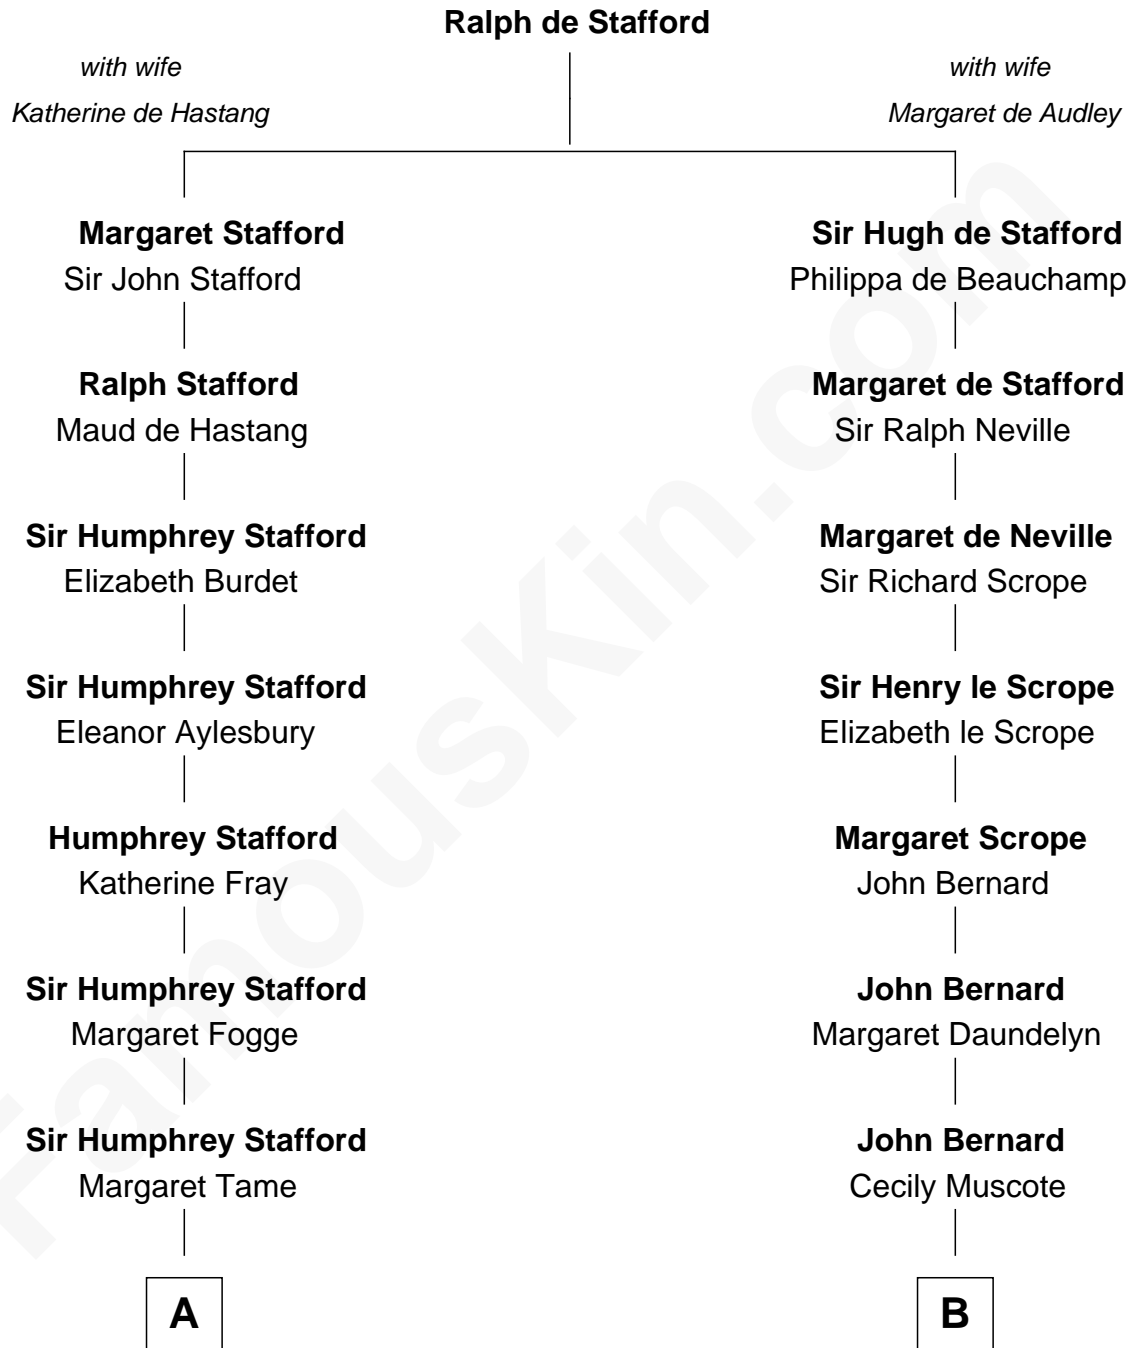

FamousKin.com
Relationship Chart of
Adlai Stevenson III
U.S. Senator from Illinois

16th cousin 4 times removed of

Benjamin Harrison
23rd U.S. President

C

—
William Borden
Mary DeGama Whiting

—
John Borden
Ellen Wallace Waller

—
Ellen Borden
Adlai Ewing Stevenson

—
Adlai Stevenson III
U.S. Senator from Illinois

FamousKin.com