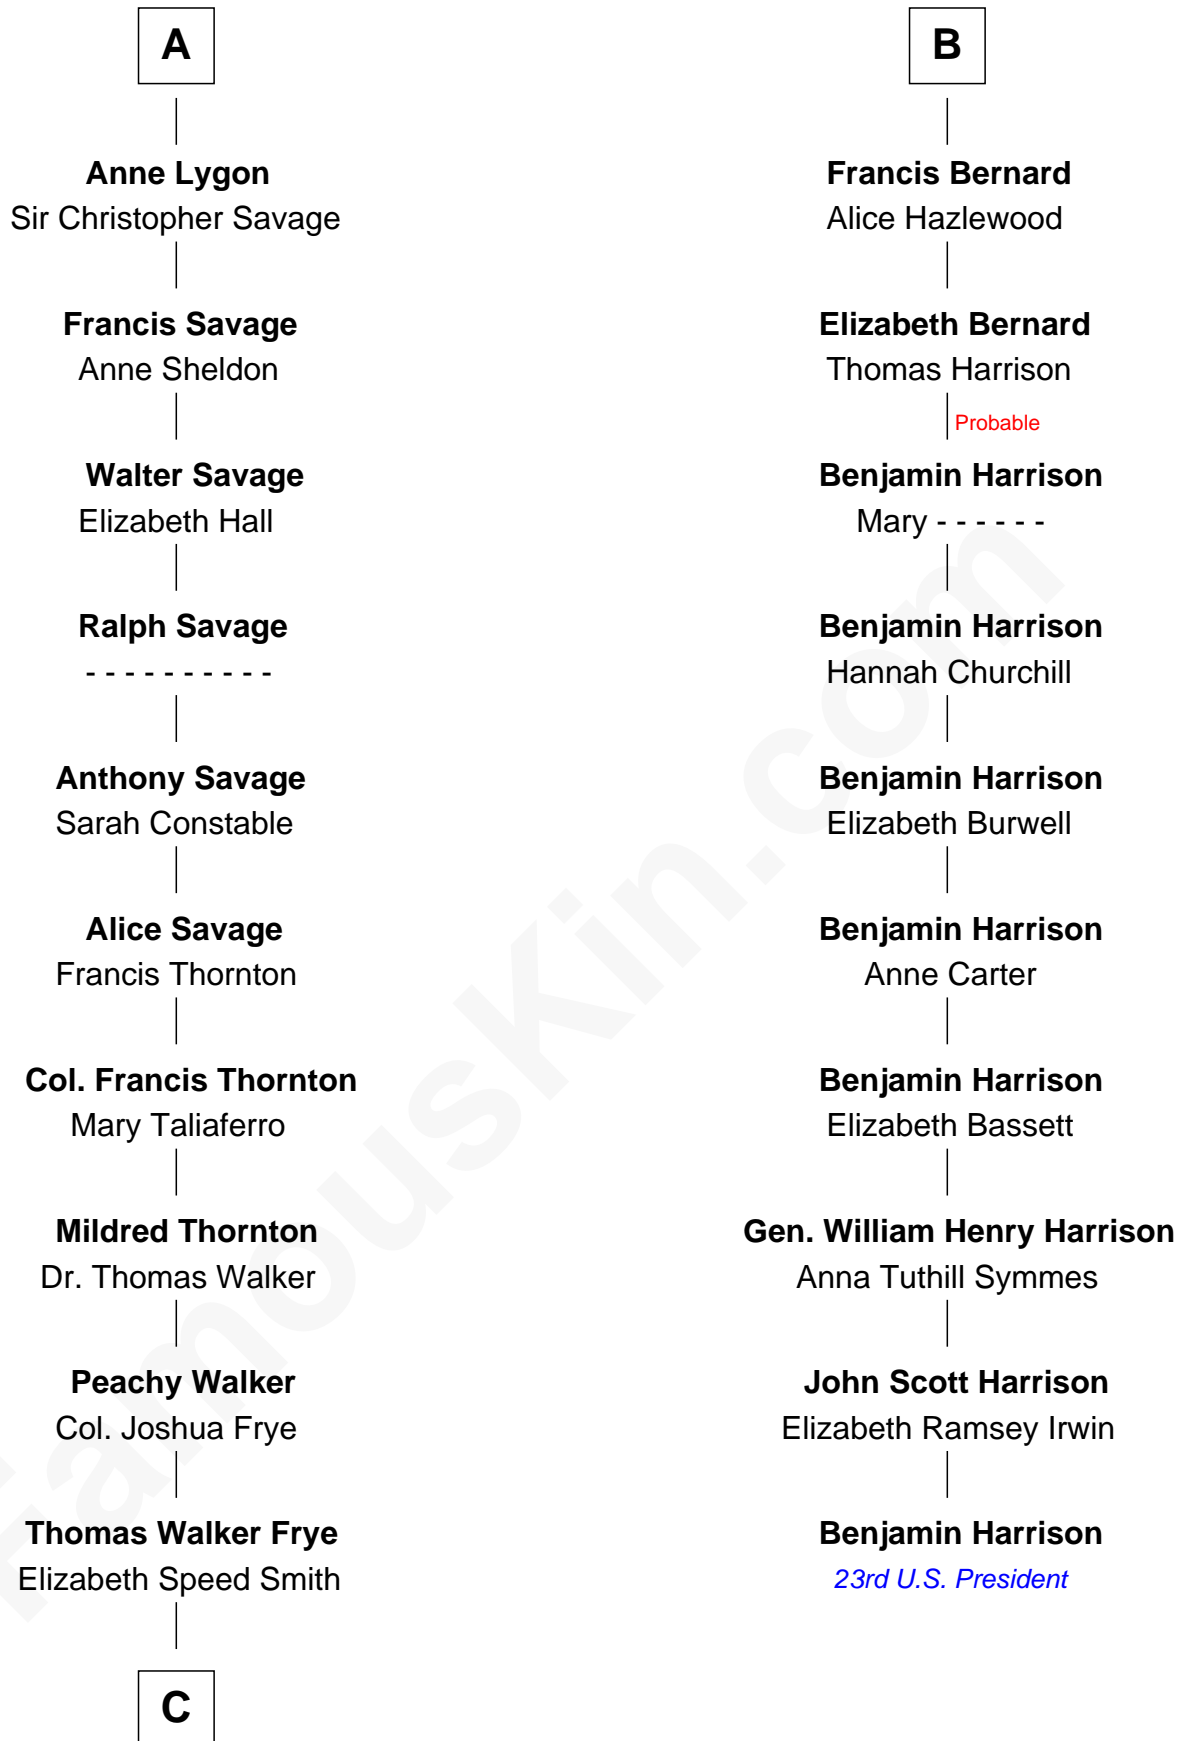

FamousKin.com Relationship Chart of

Adlai Stevenson III

U.S. Senator from Illinois

16th cousin 5 times removed of

Benjamin Harrison

23rd U.S. President

Margaret de Audley

Ralph de Stafford

C

—
Mary Peachy Frye
Rev. Lewis Warner Green

—
Letitia Green
Adlai Ewing Stevenson

—
Lewis Green Stevenson
Helen Louise Davis

—
Adlai Ewing Stevenson
Ellen Borden

—
Adlai Stevenson III
U.S. Senator from Illinois