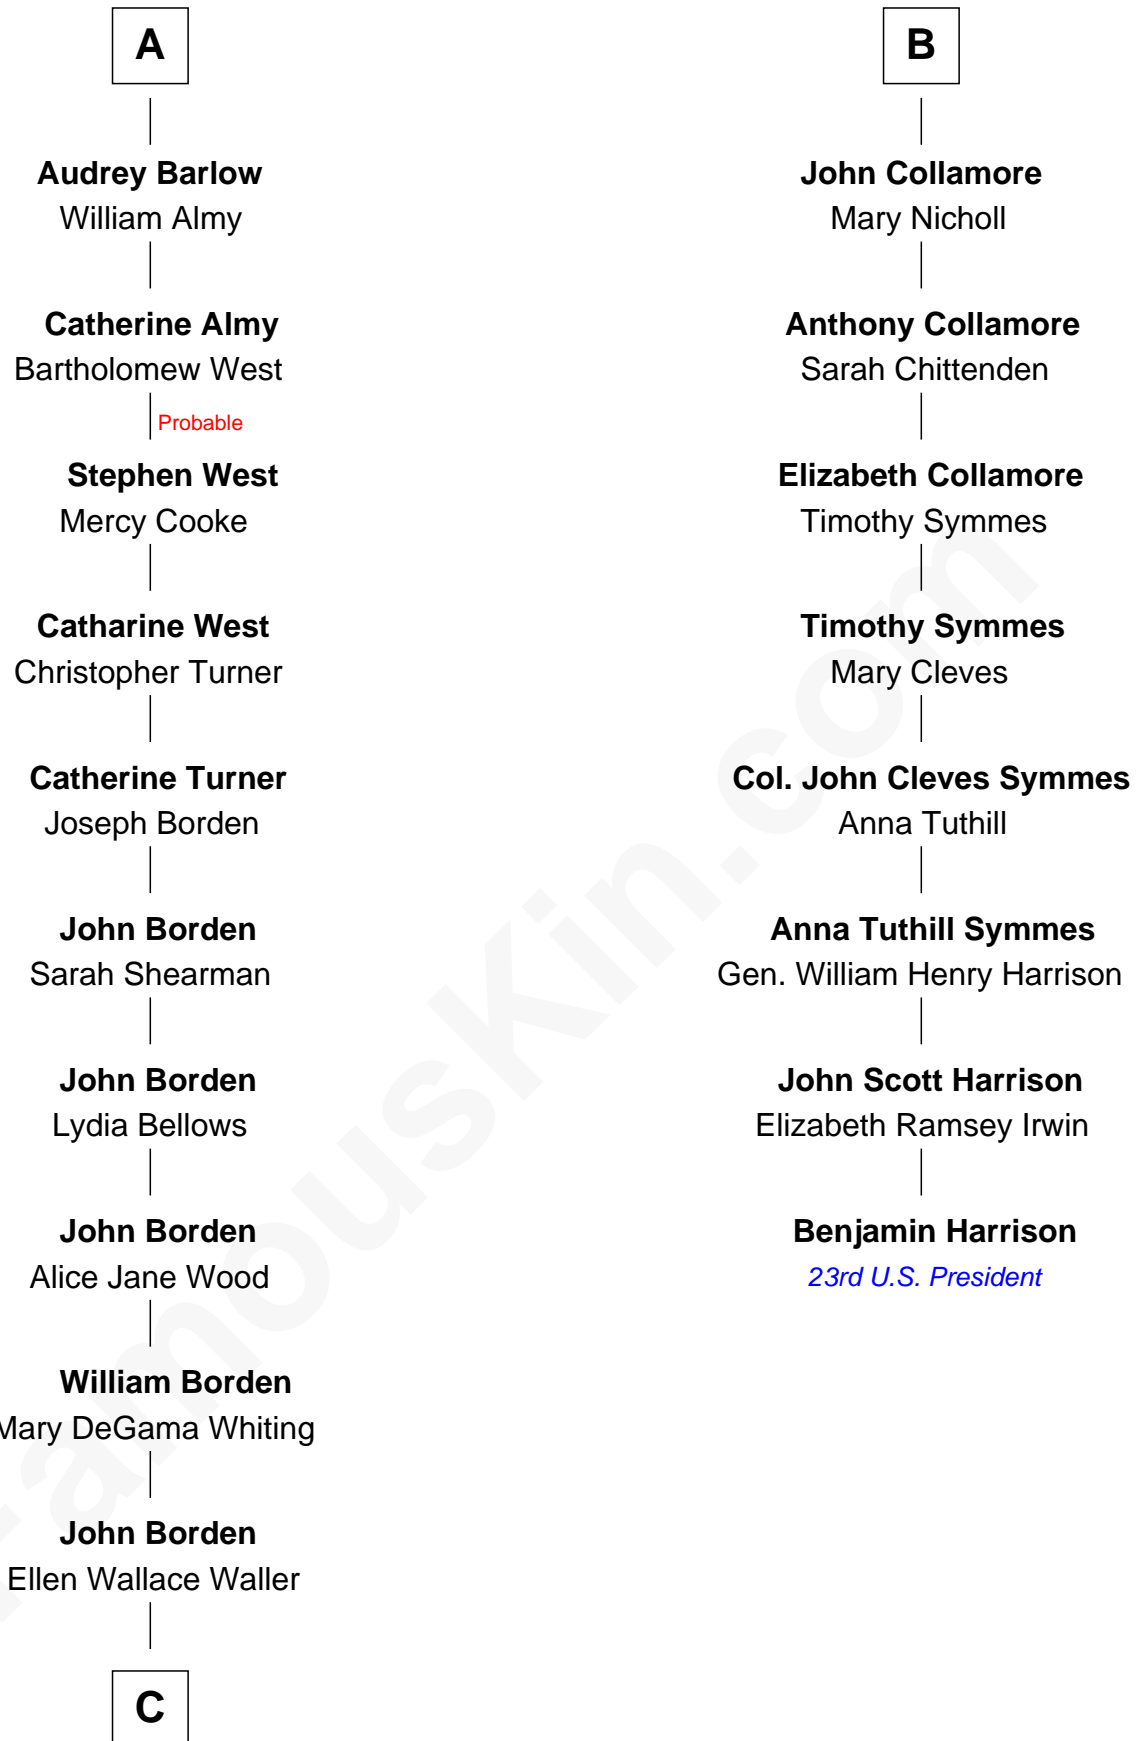

# FamousKin.com Relationship Chart of

**Adlai Stevenson III**

*U.S. Senator from Illinois*

14th cousin 4 times removed of

**Benjamin Harrison**

*23rd U.S. President*

**C**

—  
**Ellen Borden**

Adlai Ewing Stevenson

—  
**Adlai Stevenson III**

*U.S. Senator from Illinois*

FamousKin.com