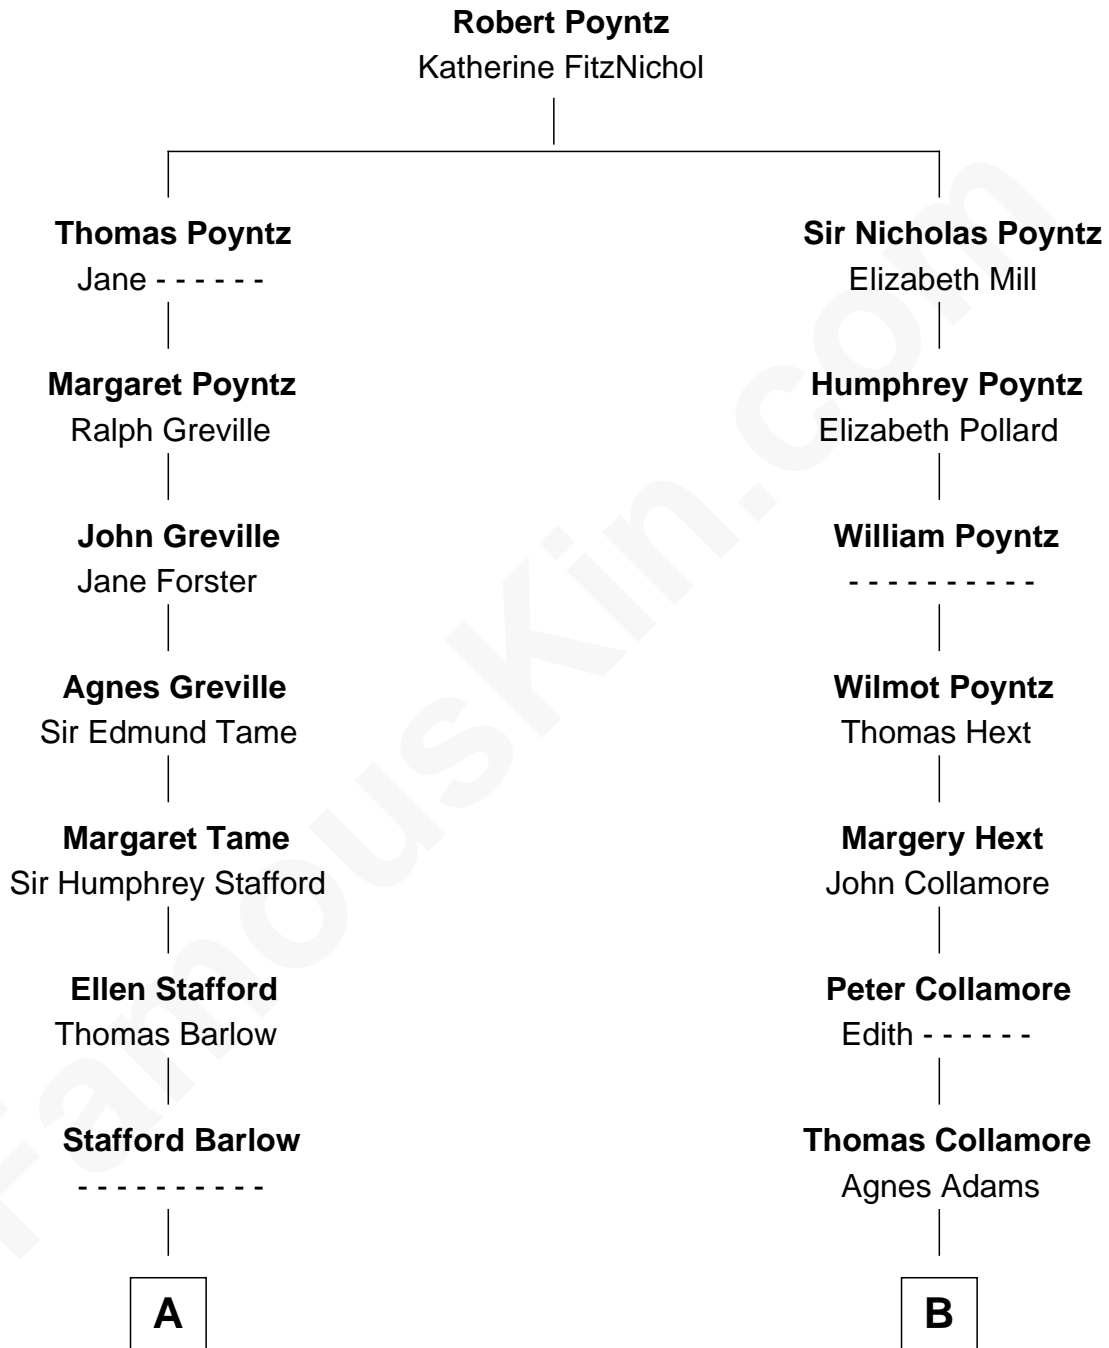

# FamousKin.com Relationship Chart of

**Adlai Stevenson III**

*U.S. Senator from Illinois*

14th cousin 4 times removed of

**Benjamin Harrison**

*23rd U.S. President*

**C**

—  
**Ellen Borden**

Adlai Ewing Stevenson

—  
**Adlai Stevenson III**

*U.S. Senator from Illinois*

FamousKin.com