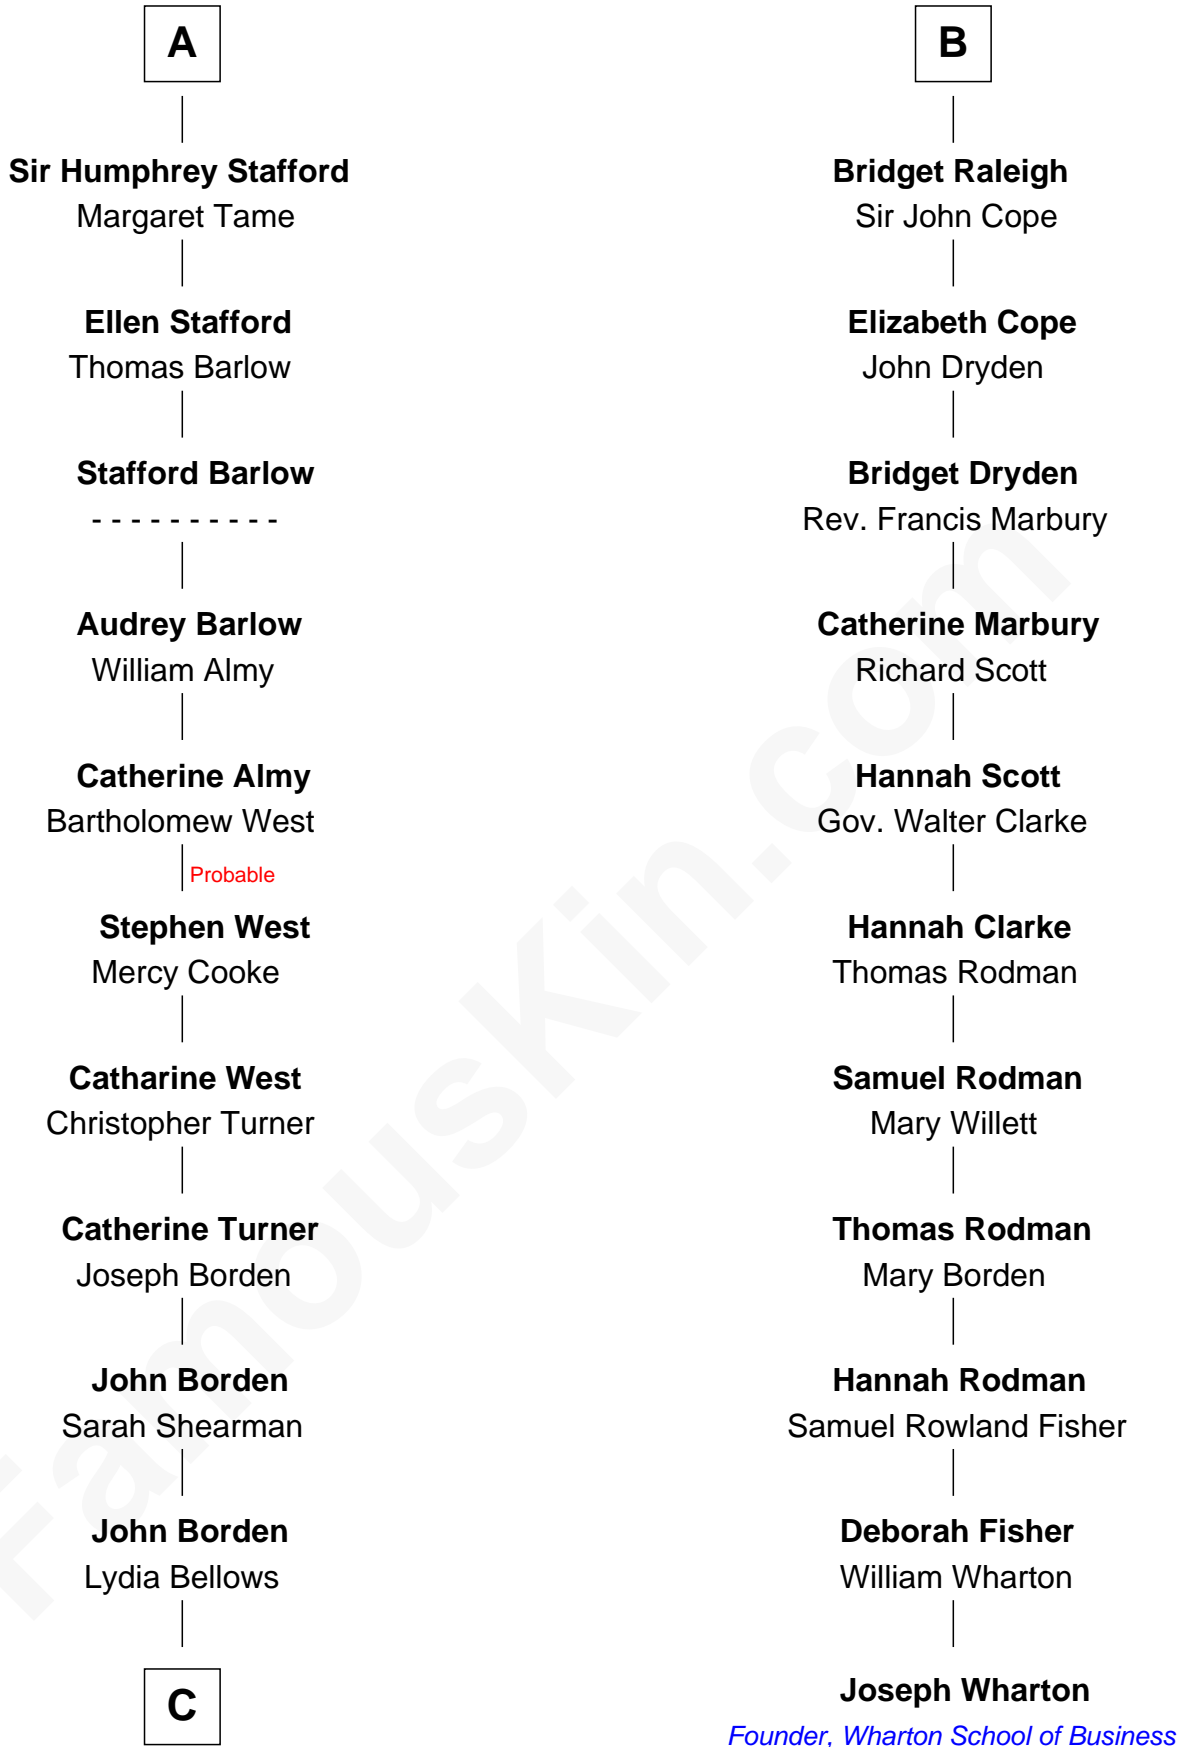

FamousKin.com Relationship Chart of

Adlai Stevenson III

U.S. Senator from Illinois

17th cousin 4 times removed of

Joseph Wharton

Founder of the Wharton School of Business

C

—
John Borden
Alice Jane Wood

—
William Borden
Mary DeGama Whiting

—
John Borden
Ellen Wallace Waller

—
Ellen Borden
Adlai Ewing Stevenson

—
Adlai Stevenson III
U.S. Senator from Illinois

FamousKin.com