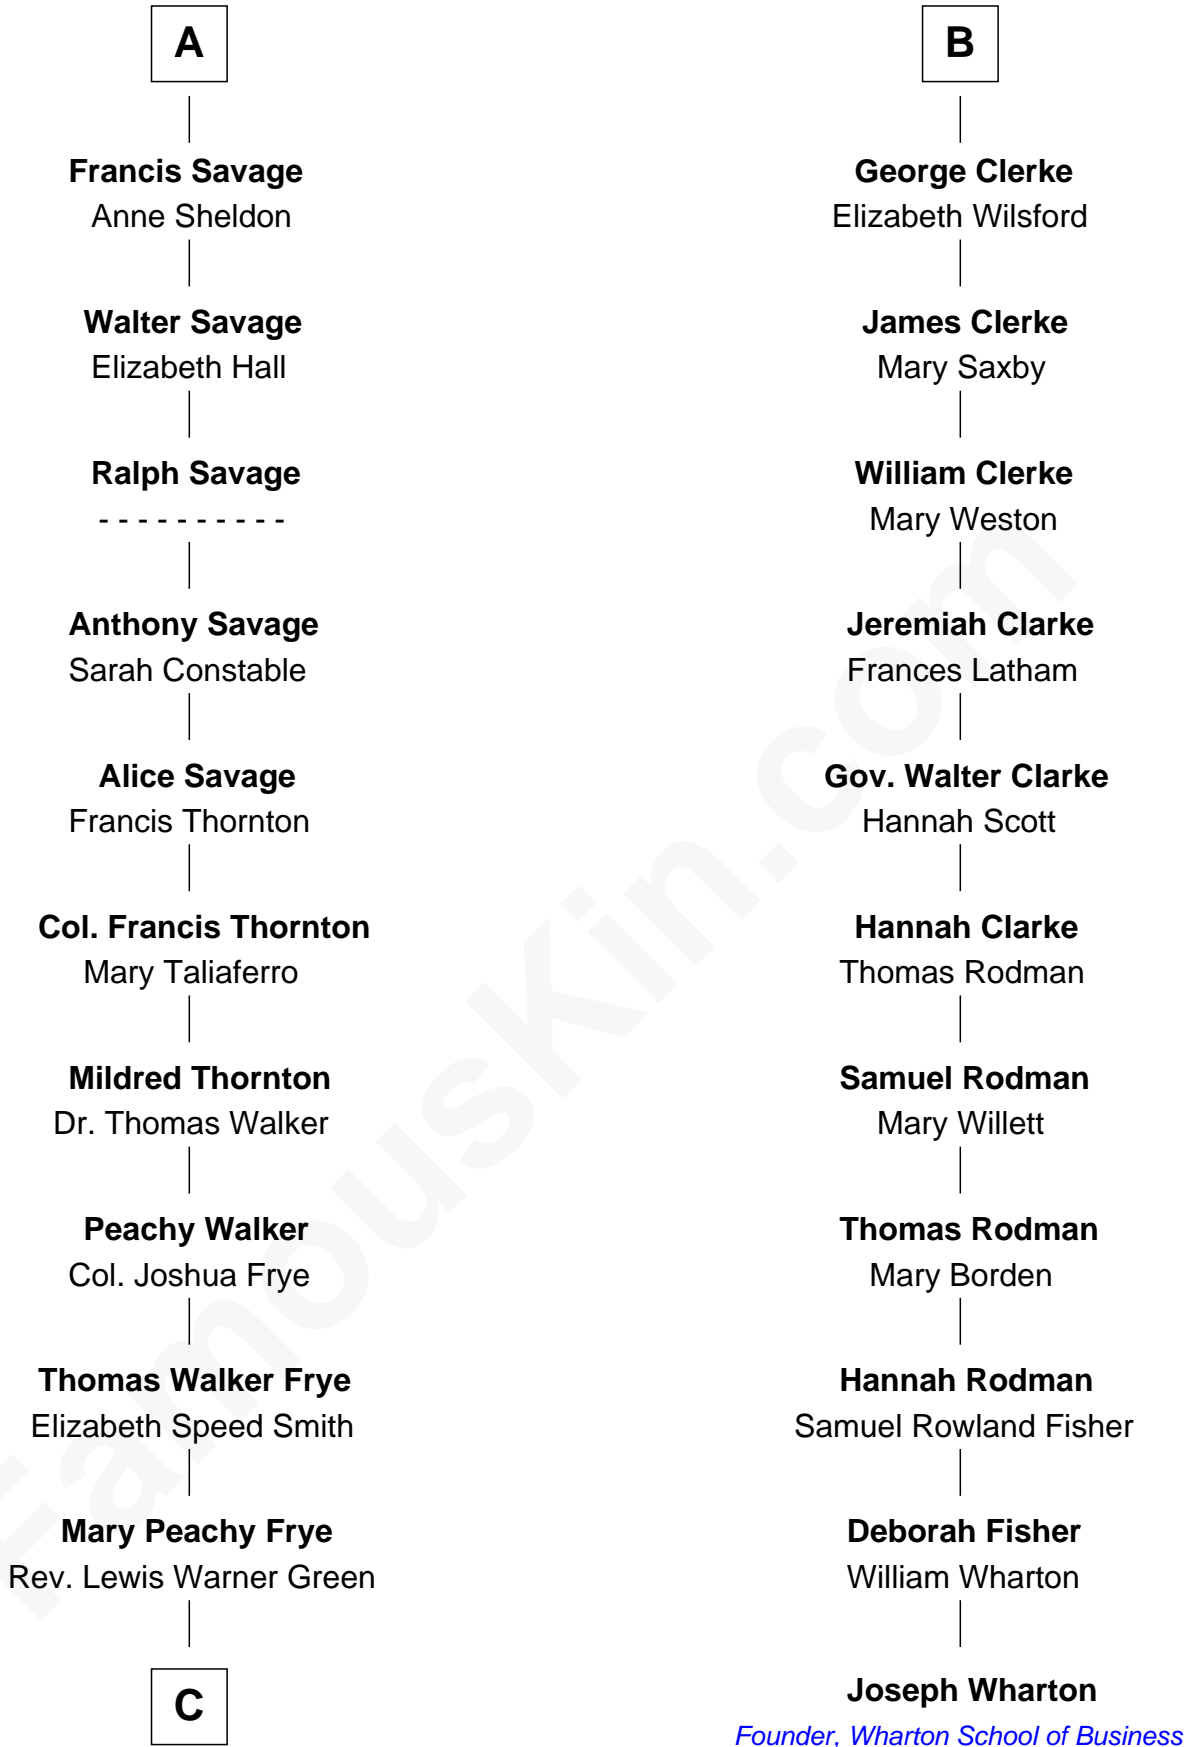

FamousKin.com Relationship Chart of

Adlai Stevenson III

U.S. Senator from Illinois

17th cousin 3 times removed of

Joseph Wharton

Founder of the Wharton School of Business

Bartholomew de Badlesmere

Margaret de Clare

Katherine Stanley

Sir John Savage

Sir Christopher Savage

Anne Stanley

Sir Christopher Savage

Anne Lygon

A

Margery de Badlesmere

Sir William de Ros

Maud de Roos

John de Welles

Margery de Welles

Stephen le Scrope

Maude le Scrope

Sir Baldwin Freville

Elizabeth Freville

Sir Thomas Ferrers

Sir Henry Ferrers

Margaret Heckstall

Elizabeth Ferrers

James Clerke

B

C

—
Letitia Green