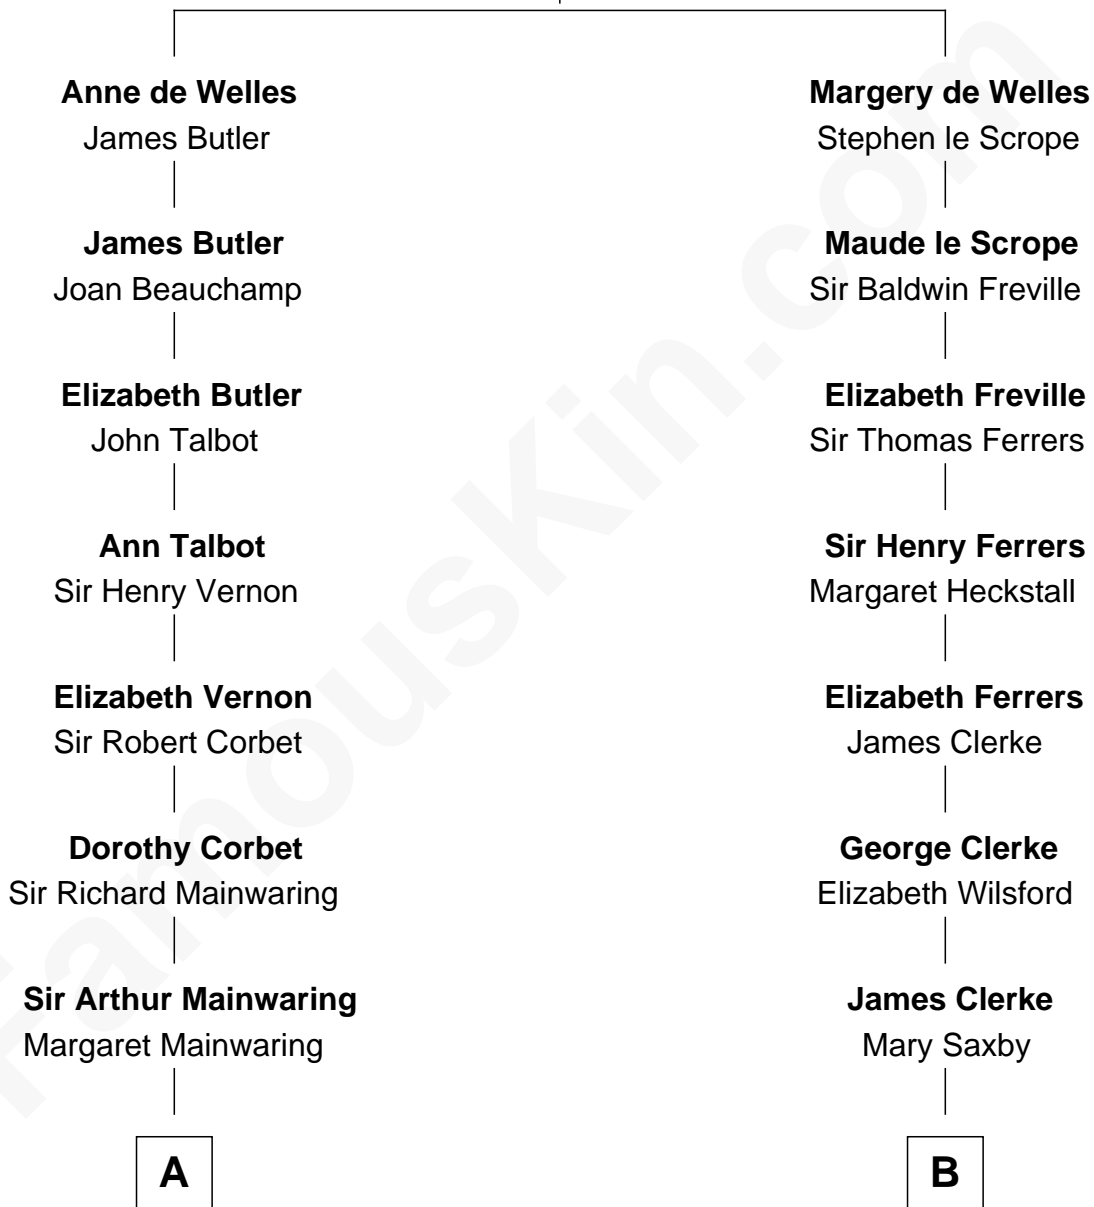

# FamousKin.com Relationship Chart of

**Adlai Stevenson III**

*U.S. Senator from Illinois*

15th cousin 5 times removed of

**Joseph Wharton**

*Founder of the Wharton School of Business*

**John de Welles**

Maud de Roos

**C**

—  
**Mary DeGama Whiting**

William Borden

—  
**John Borden**

Ellen Wallace Waller

—  
**Ellen Borden**

Adlai Ewing Stevenson

—  
**Adlai Stevenson III**

*U.S. Senator from Illinois*

FamousKin.com