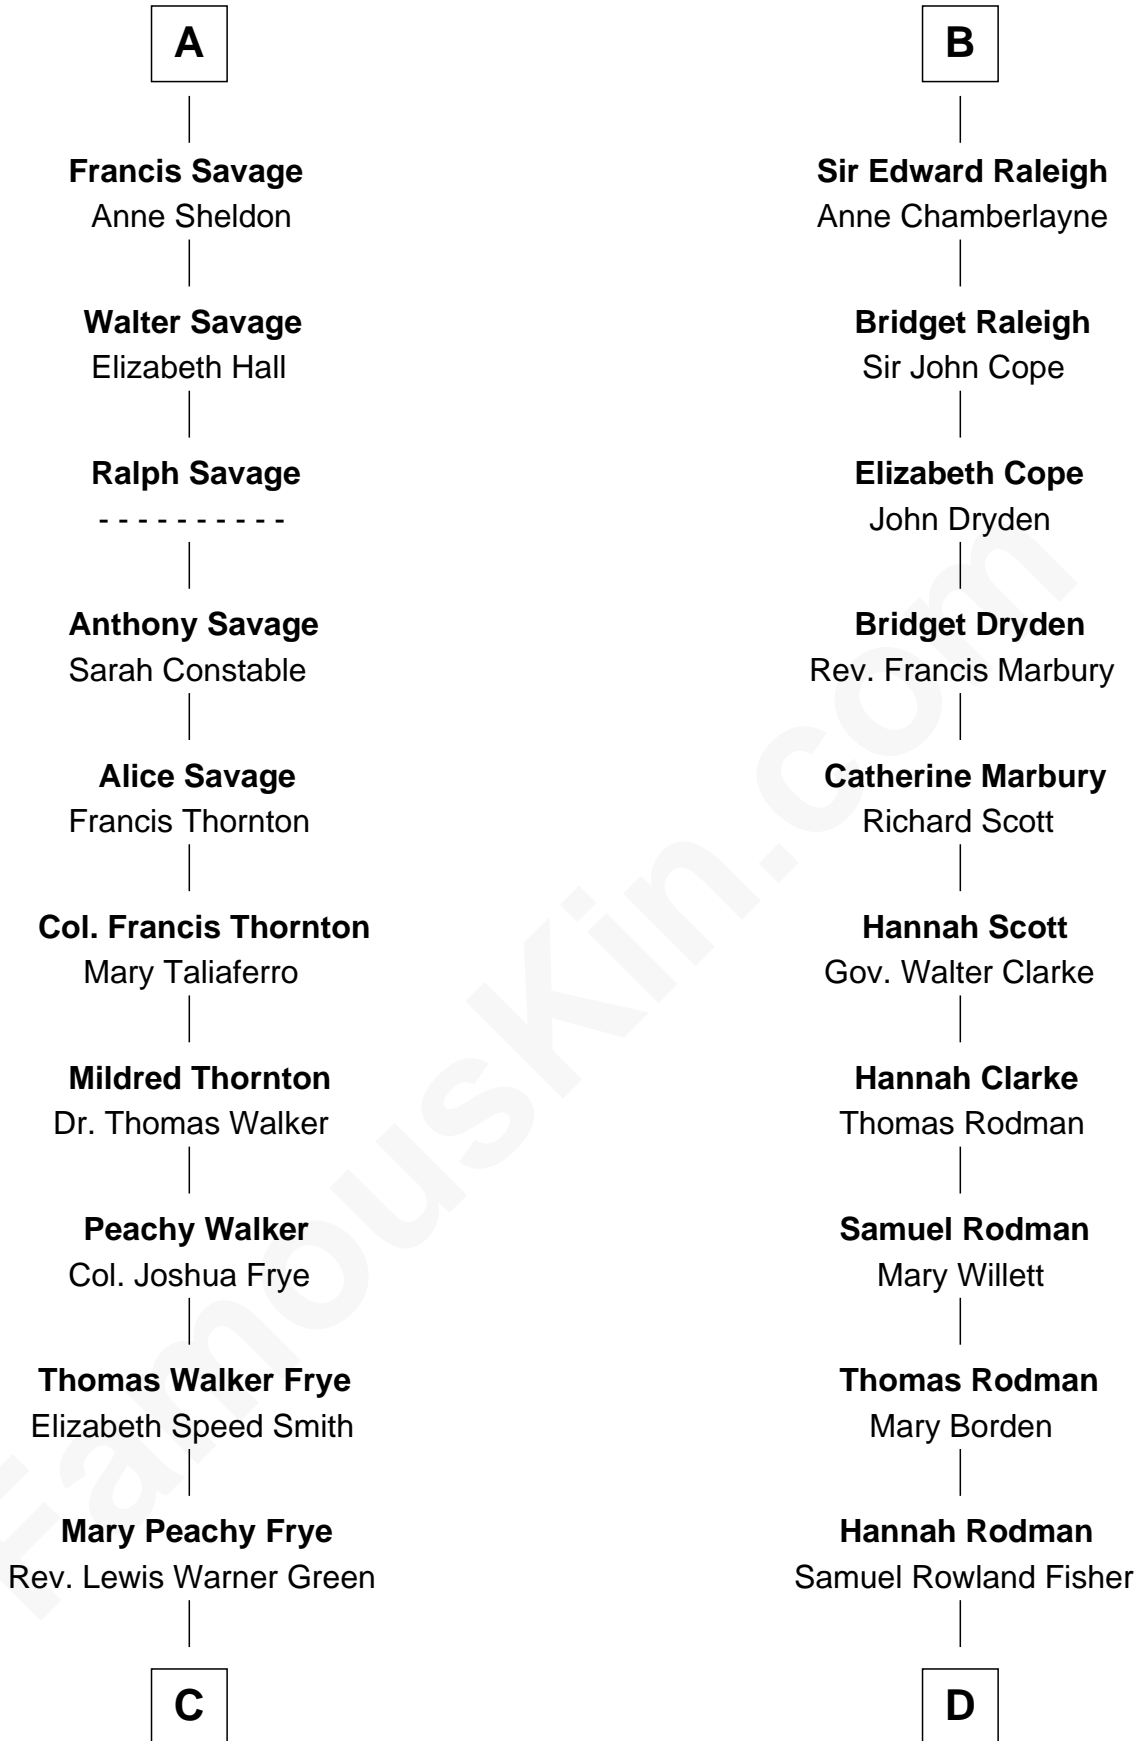

FamousKin.com Relationship Chart of

Adlai Stevenson III

U.S. Senator from Illinois

18th cousin 2 times removed of

Joseph Wharton

Founder of the Wharton School of Business

Humphrey de Bohun

Elizabeth Plantagenet

Sir William de Bohun
Elizabeth de Badlesmere

Elizabeth de Bohun
Sir Richard Fitzalan

Elizabeth Fitzalan
Sir Robert Goushill

Joan Goushill
Sir Thomas Stanley

Katherine Stanley
Sir John Savage

Sir Christopher Savage
Anne Stanley

Sir Christopher Savage
Anne Lygon

A

Eleanor de Bohun
Sir James le Boteler

Pernel le Boteler
Sir Gilbert Talbot

Sir Richard Talbot
Ankaret le Strange

Mary Talbot
Sir Thomas Greene

Sir Thomas Greene
Phillippa Ferrers

Elizabeth Greene
William Raleigh

Sir Edward Raleigh
Margaret Verney

B

FamousKin.com