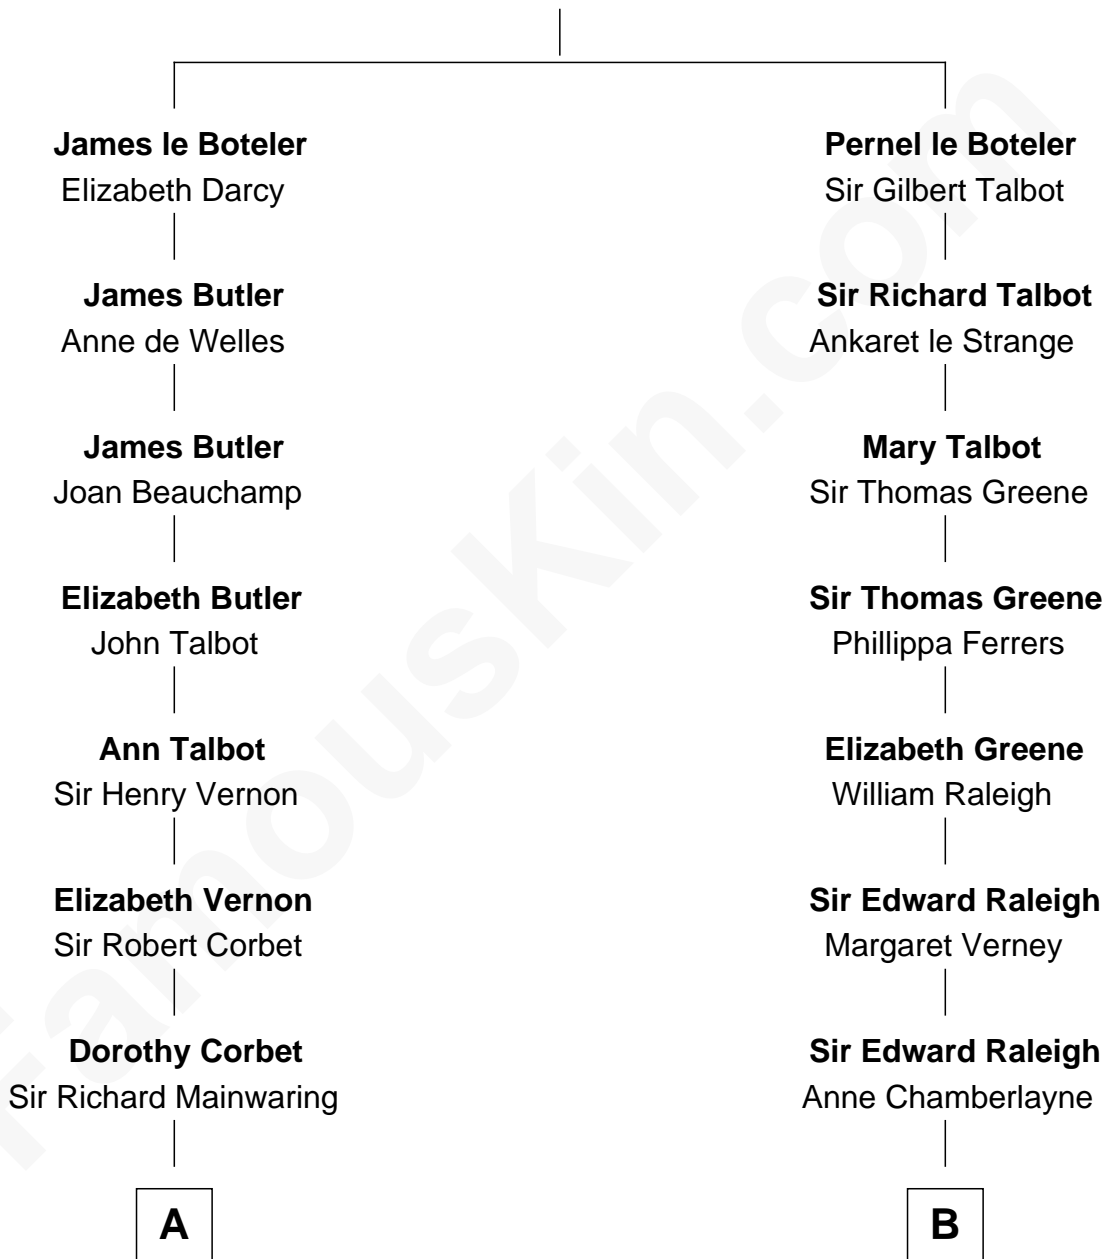

FamousKin.com

Relationship Chart of

Adlai Stevenson III

U.S. Senator from Illinois

17th cousin 4 times removed of

Joseph Wharton

Founder of the Wharton School of Business

Sir James le Boteler

Eleanor de Bohun

C

John Talman Whiting

Mary Sophia Hill

Mary DeGama Whiting

William Borden

John Borden

Ellen Wallace Waller