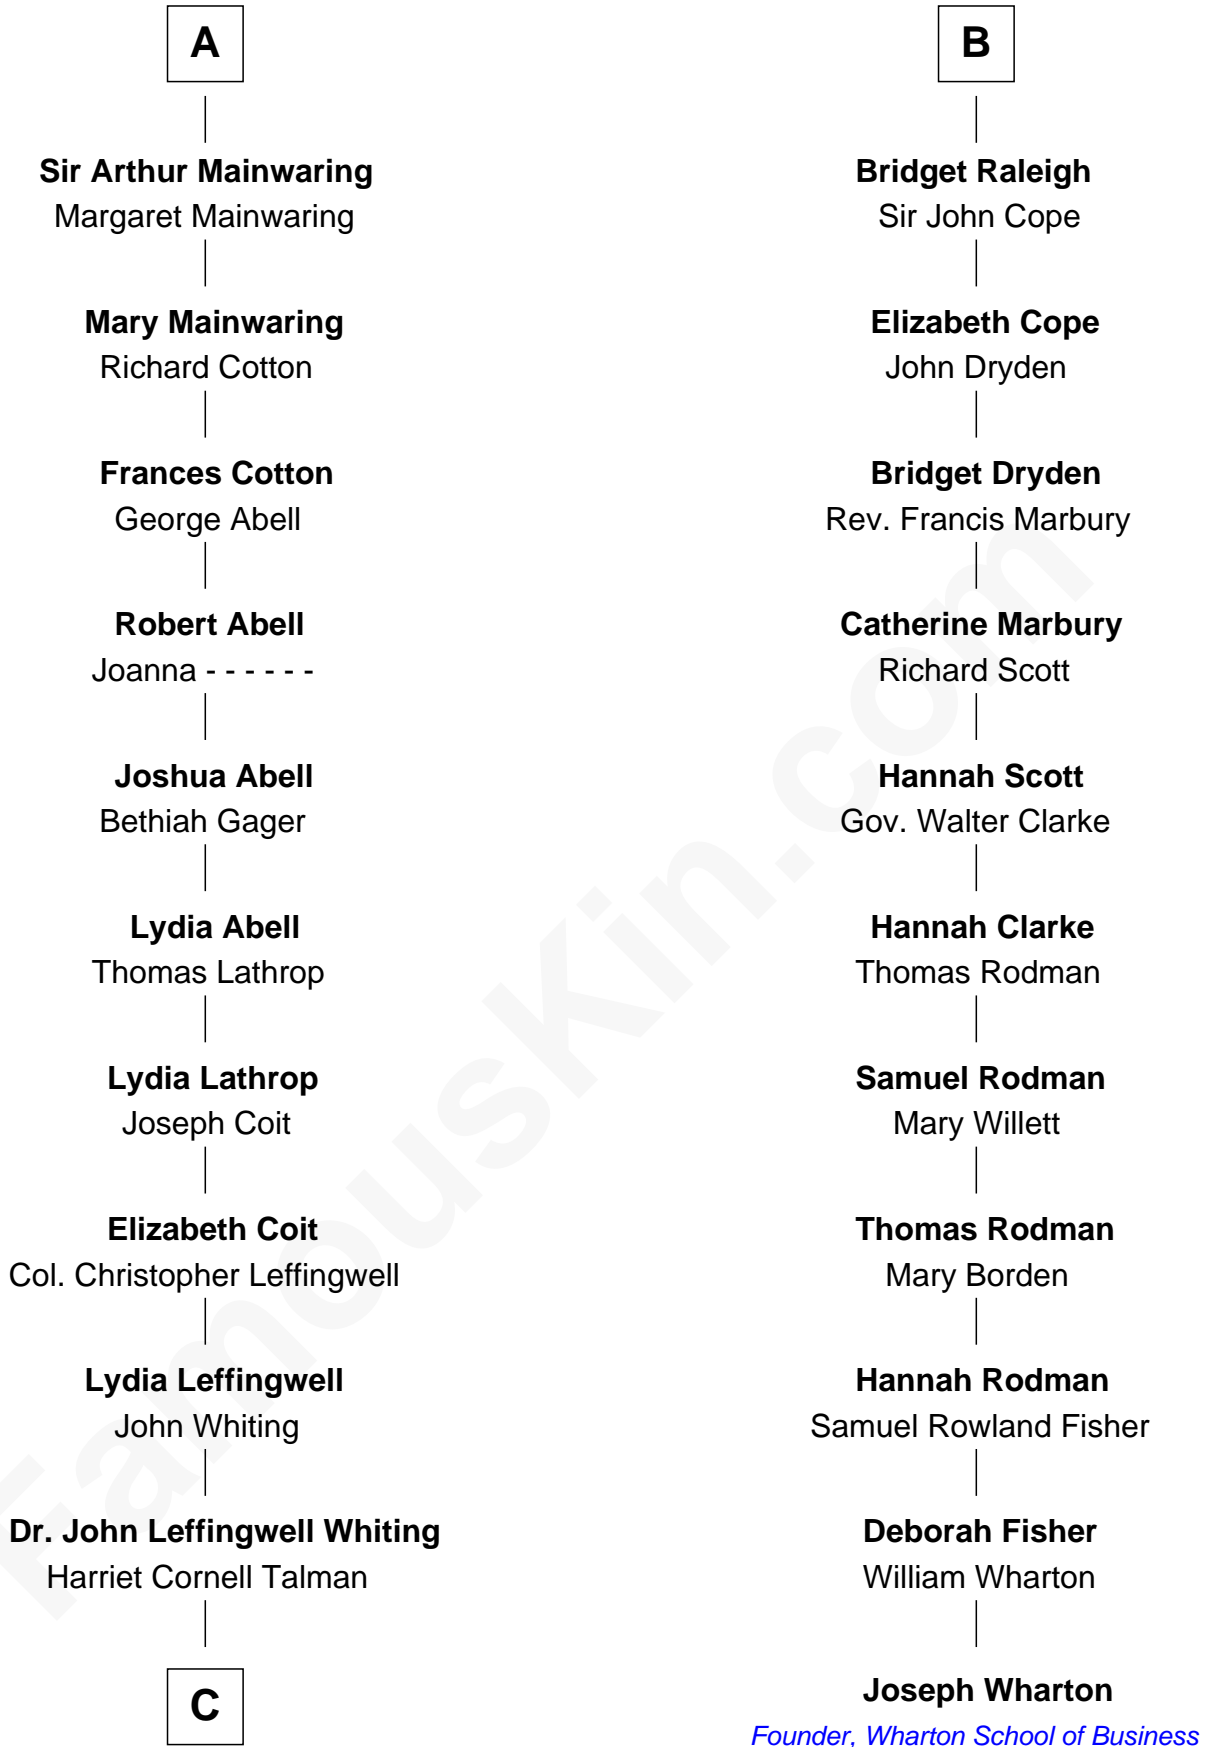

FamousKin.com

Relationship Chart of

Adlai Stevenson III

U.S. Senator from Illinois

17th cousin 4 times removed of

Joseph Wharton

Founder of the Wharton School of Business

Sir James le Boteler

Eleanor de Bohun

C

John Talman Whiting

Mary Sophia Hill

Mary DeGama Whiting

William Borden

John Borden

Ellen Wallace Waller