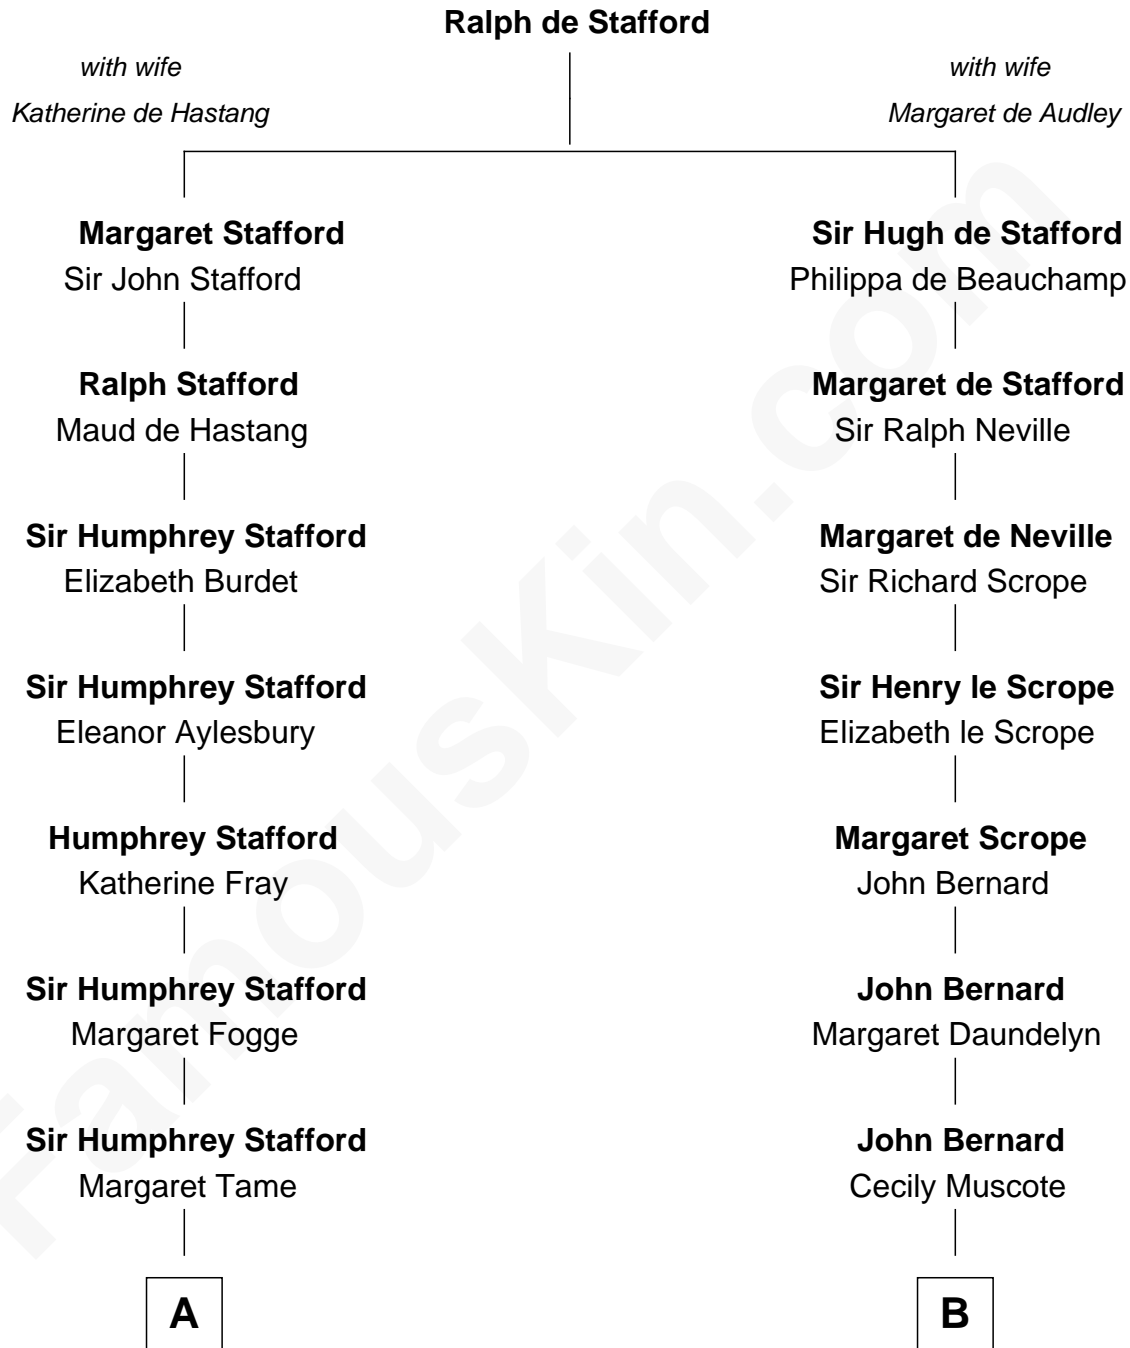

FamousKin.com Relationship Chart of

Adlai Stevenson III

U.S. Senator from Illinois

13th cousin 7 times removed of

Benjamin Harrison V

Signer of the Declaration of Independence

C

—
William Borden
Mary DeGama Whiting

—
John Borden
Ellen Wallace Waller

—
Ellen Borden
Adlai Ewing Stevenson

—
Adlai Stevenson III
U.S. Senator from Illinois

FamousKin.com