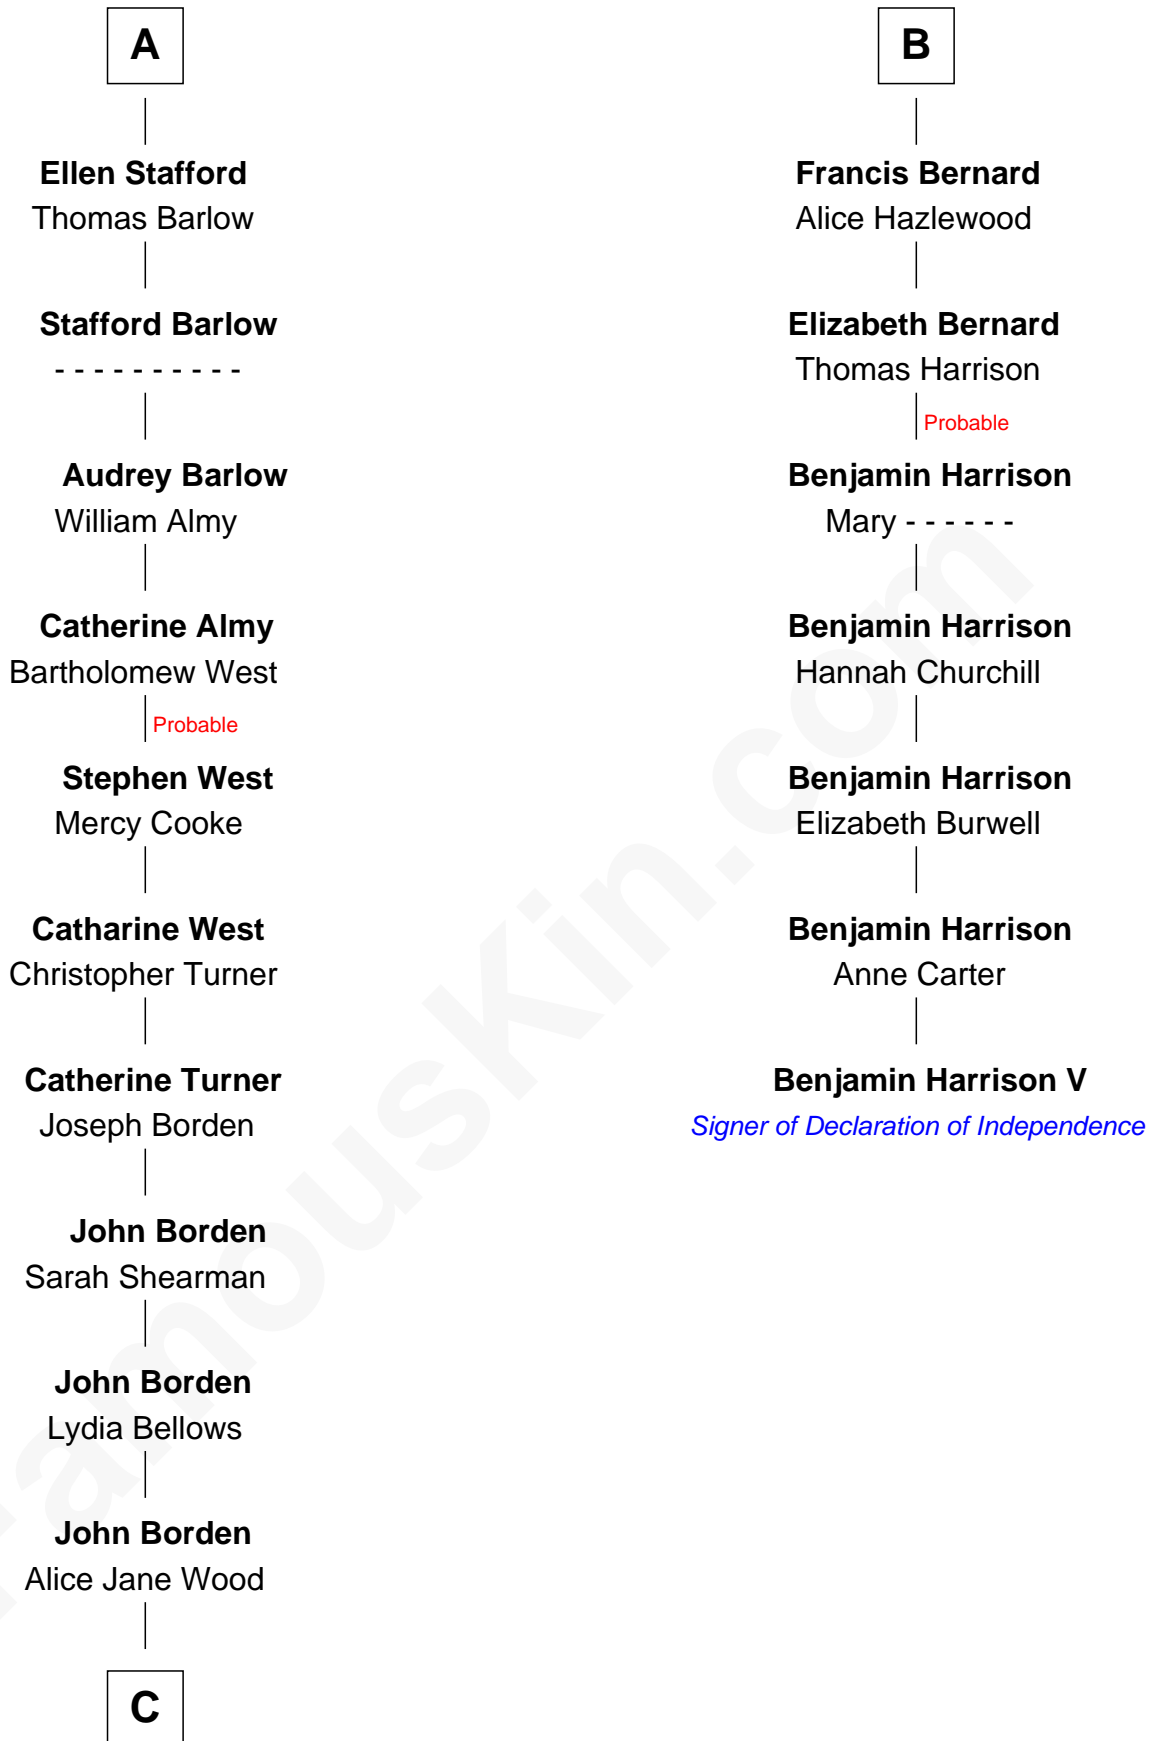

FamousKin.com Relationship Chart of

Adlai Stevenson III

U.S. Senator from Illinois

13th cousin 7 times removed of

Benjamin Harrison V

Signer of the Declaration of Independence

C

—
William Borden
Mary DeGama Whiting

—
John Borden
Ellen Wallace Waller

—
Ellen Borden
Adlai Ewing Stevenson

—
Adlai Stevenson III
U.S. Senator from Illinois

FamousKin.com