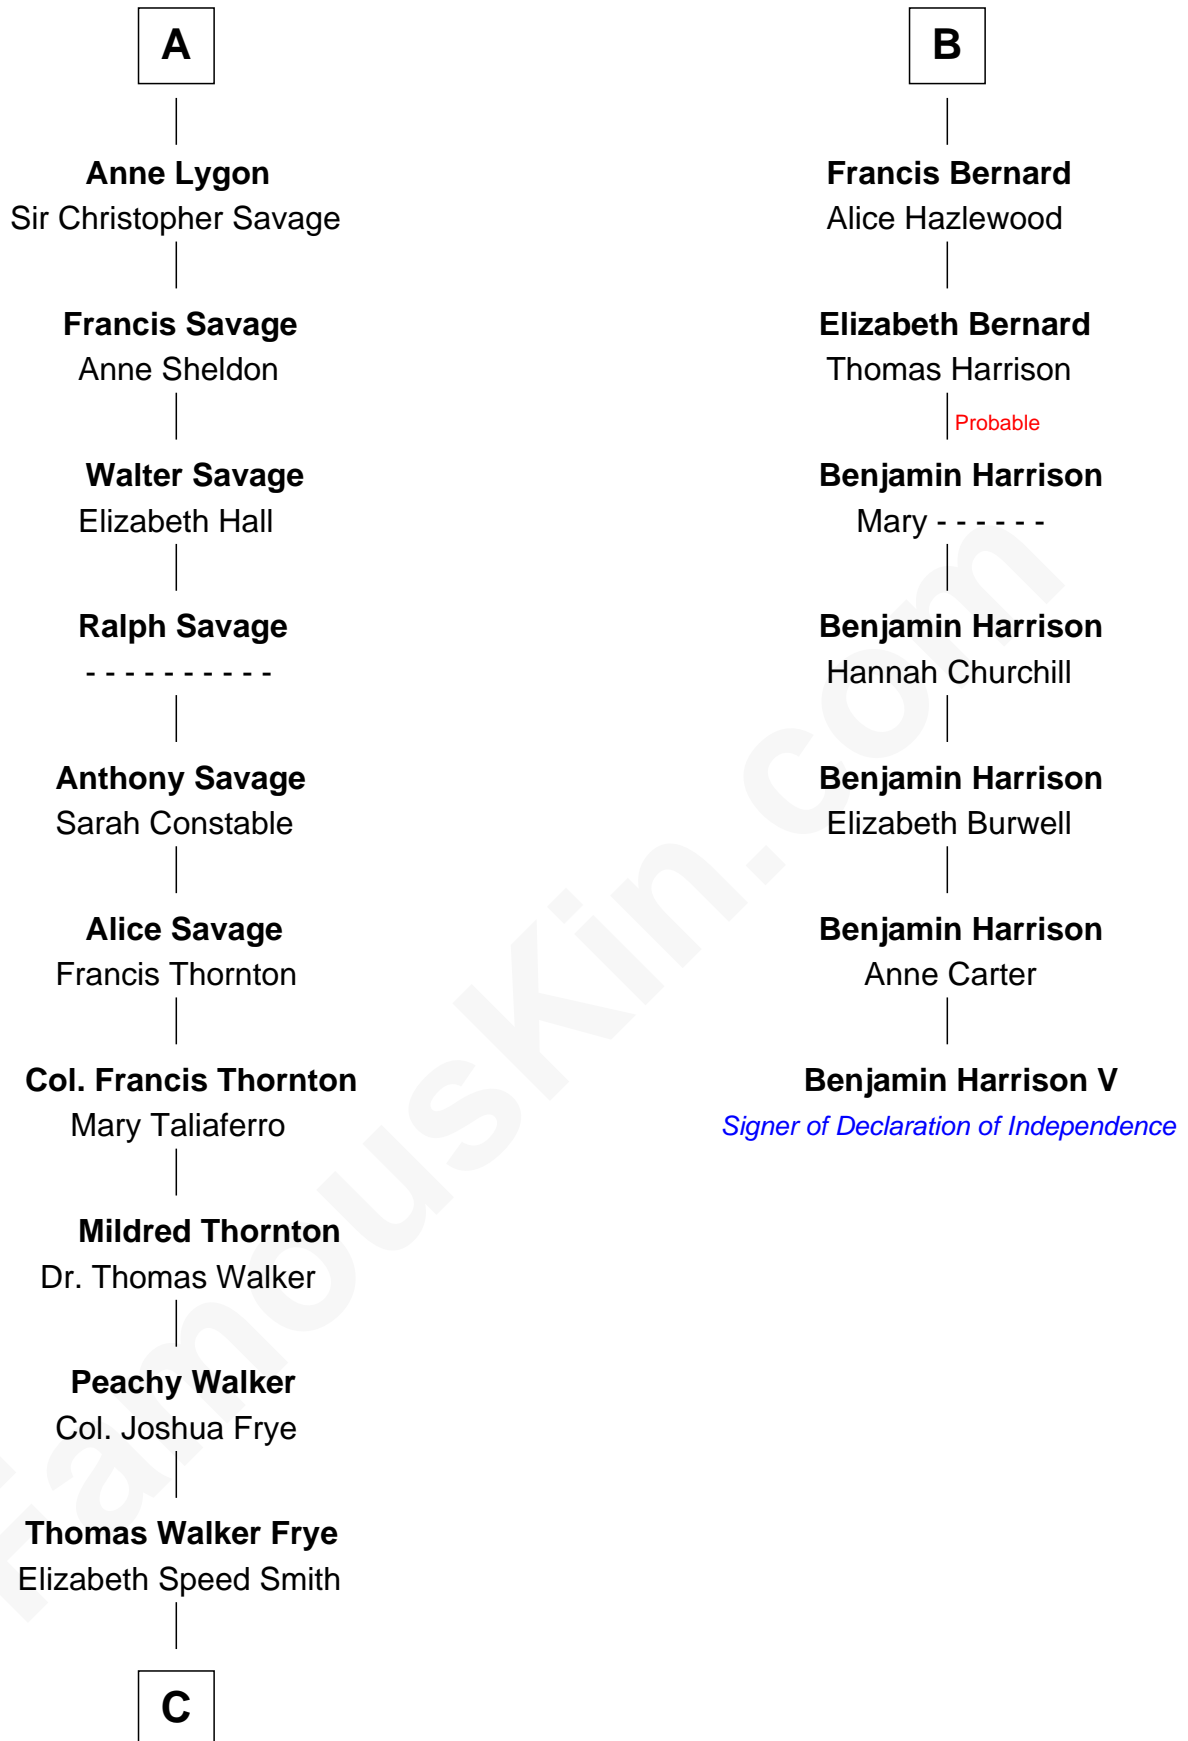

FamousKin.com Relationship Chart of

Adlai Stevenson III

U.S. Senator from Illinois

13th cousin 8 times removed of

Benjamin Harrison V

Signer of the Declaration of Independence

C

—
Mary Peachy Frye
Rev. Lewis Warner Green

—
Letitia Green
Adlai Ewing Stevenson

—
Lewis Green Stevenson
Helen Louise Davis

—
Adlai Ewing Stevenson
Ellen Borden

—
Adlai Stevenson III
U.S. Senator from Illinois

FamousKin.com