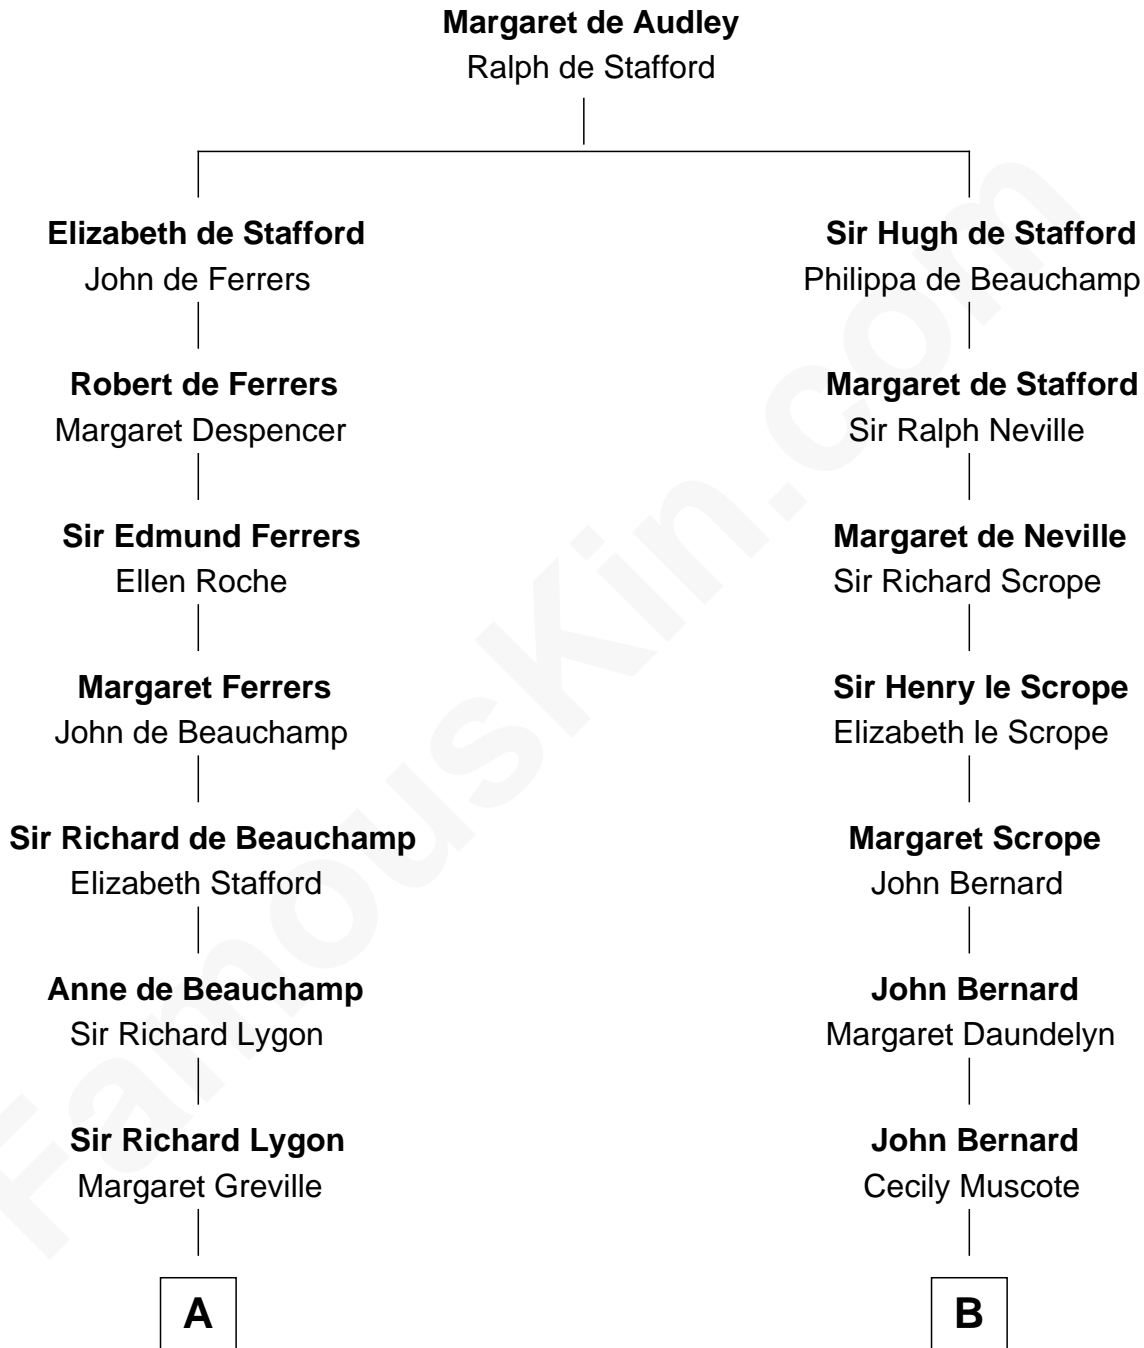

FamousKin.com Relationship Chart of

Adlai Stevenson III

U.S. Senator from Illinois

13th cousin 8 times removed of

Benjamin Harrison V

Signer of the Declaration of Independence

C

—
Mary Peachy Frye
Rev. Lewis Warner Green

—
Letitia Green
Adlai Ewing Stevenson

—
Lewis Green Stevenson
Helen Louise Davis

—
Adlai Ewing Stevenson
Ellen Borden

—
Adlai Stevenson III
U.S. Senator from Illinois

FamousKin.com