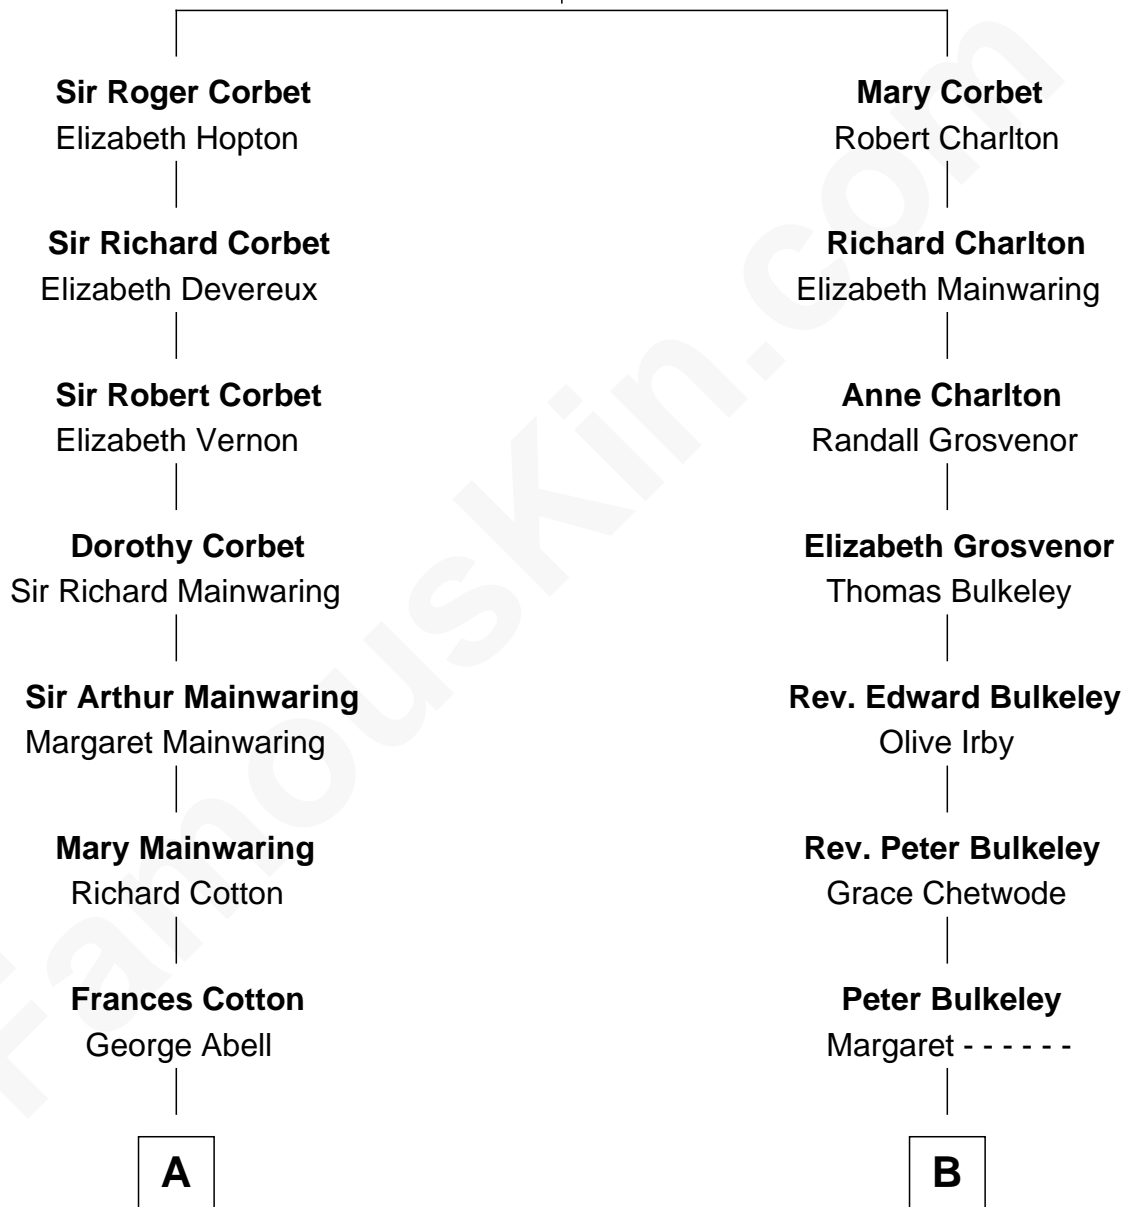

## Relationship Chart of

**Adlai Stevenson III**

*U.S. Senator from Illinois*

12th cousin 6 times removed of

**Jay Gould**

*American Railroad "Robber Baron"*

**Sir Robert Corbet**

Margaret - - - - -

**C**

—  
**Ellen Borden**

Adlai Ewing Stevenson

—  
**Adlai Stevenson III**

*U.S. Senator from Illinois*

FamousKin.com