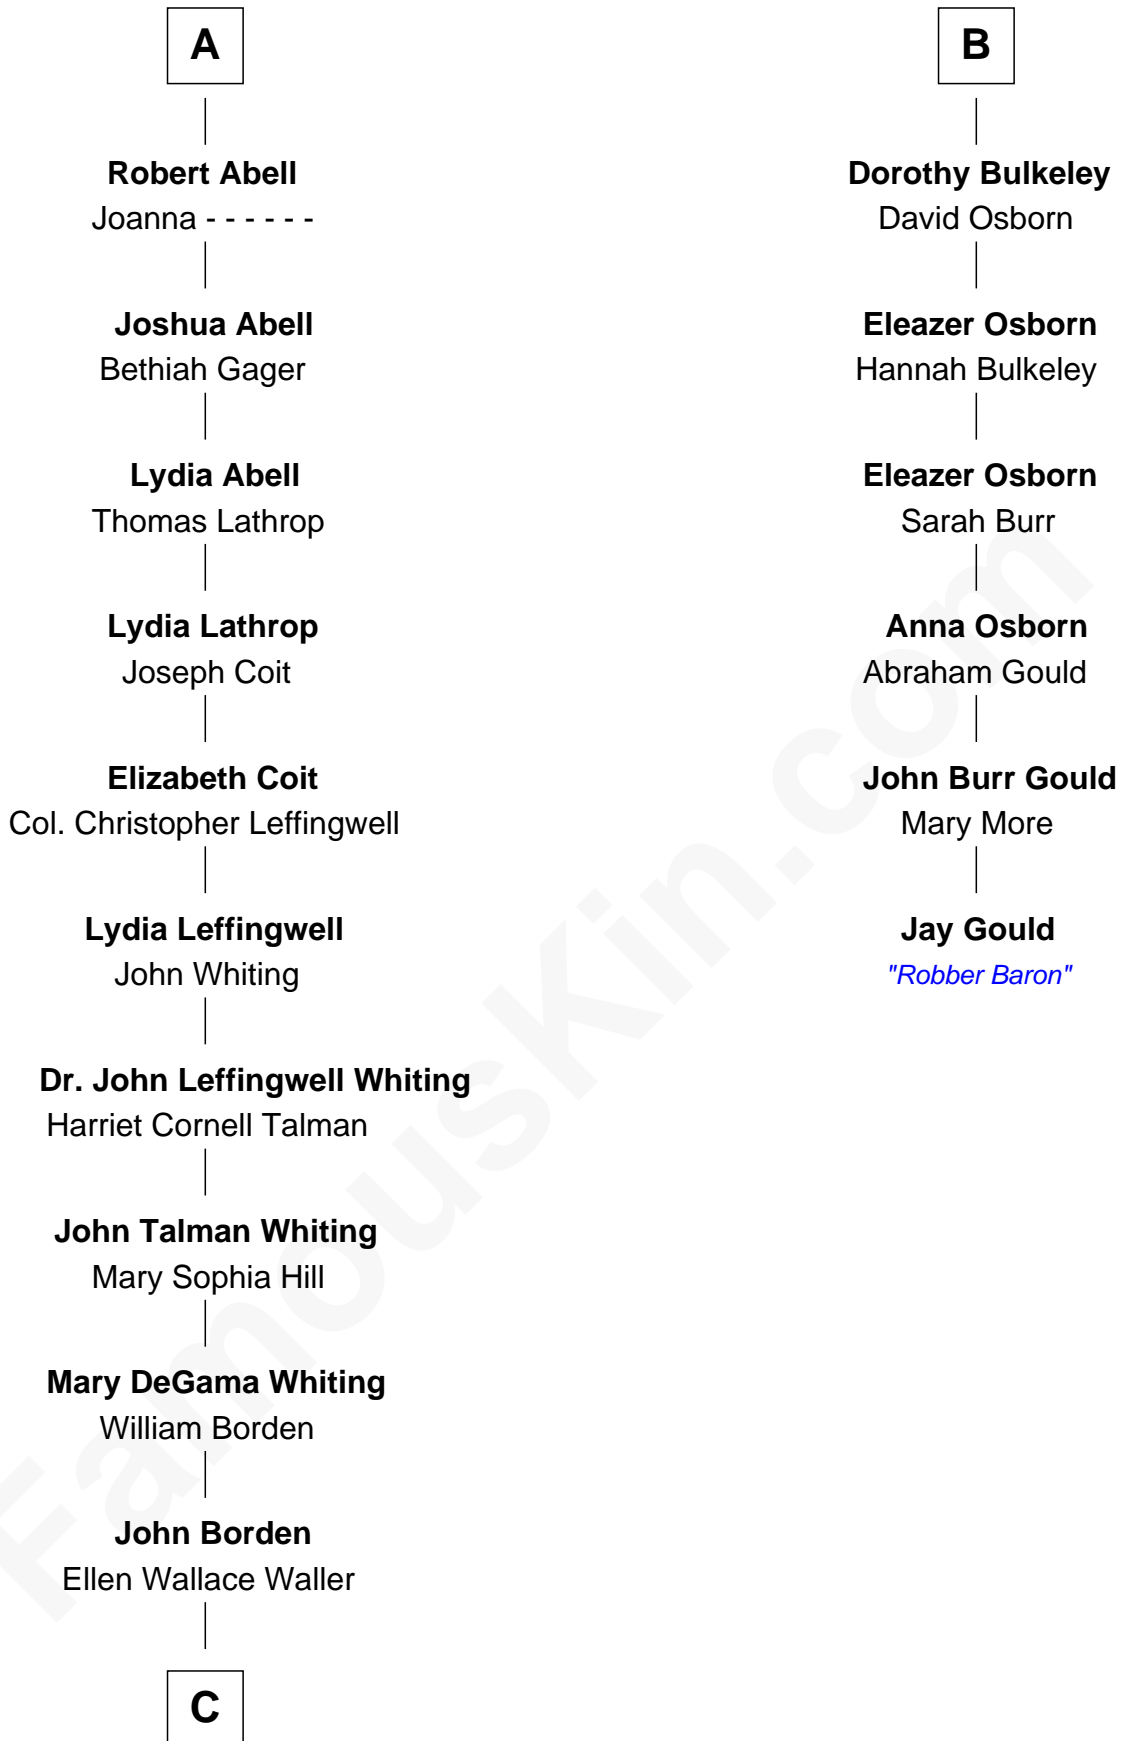

## Relationship Chart of

**Adlai Stevenson III**

*U.S. Senator from Illinois*

12th cousin 6 times removed of

**Jay Gould**

*American Railroad "Robber Baron"*

**Sir Robert Corbet**

Margaret - - - - -

**C**

—  
**Ellen Borden**

Adlai Ewing Stevenson

—  
**Adlai Stevenson III**

*U.S. Senator from Illinois*

FamousKin.com