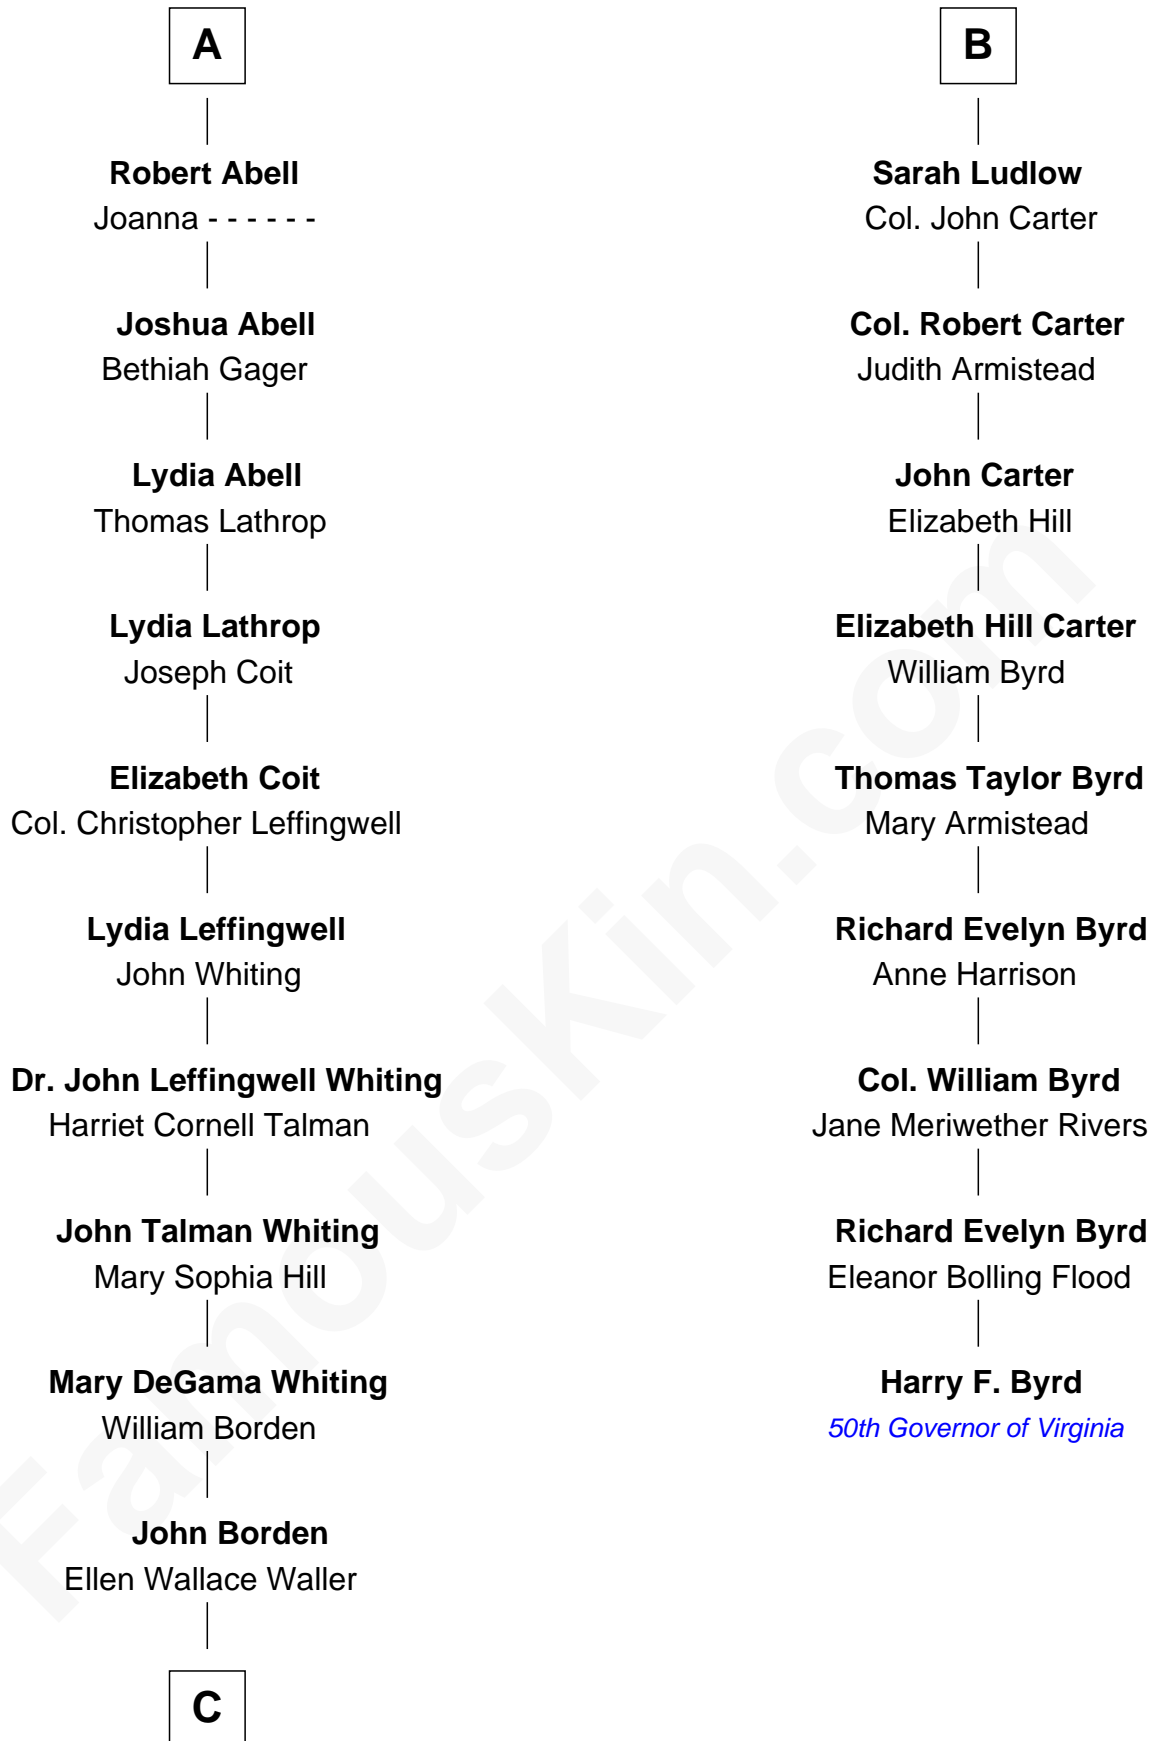

FamousKin.com Relationship Chart of

Adlai Stevenson III

U.S. Senator from Illinois

15th cousin 3 times removed of

Harry F. Byrd

50th Governor of Virginia

Sir Walter Blount

Sancha de Ayala

Sir George Cotton

Mary Onley

Richard Cotton

Mary Mainwaring

Frances Cotton

George Abell

A

Sir Thomas Blount

Margaret de Gresley

Sir Walter Blount

Helena Byron

Sir William Blount

Margaret Echyngham

Elizabeth Blount

Sir Andrews de Windsor

Edith Windsor

George Ludlow

Thomas Ludlow

Jane Pyle

Gabriel Ludlow

Phillis - - - - -

B

C

Ellen Borden