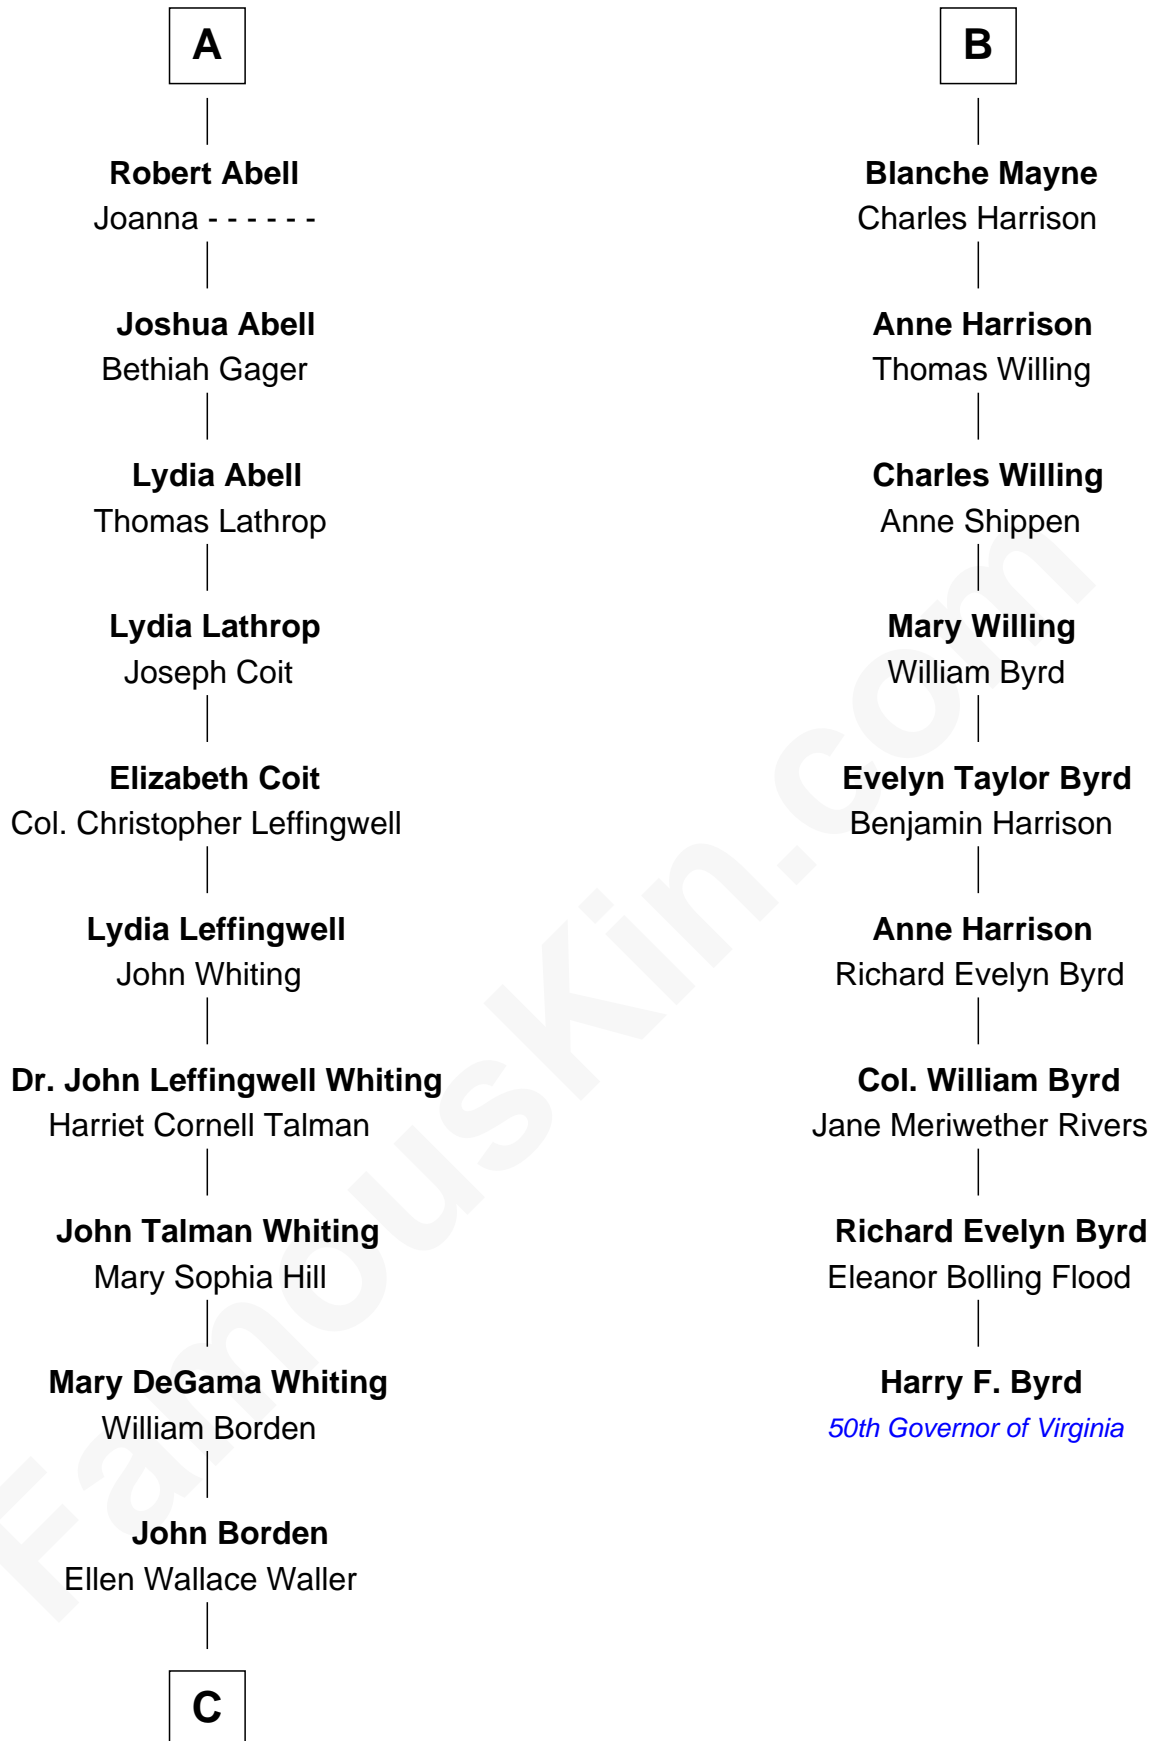

FamousKin.com Relationship Chart of

Adlai Stevenson III

U.S. Senator from Illinois

15th cousin 3 times removed of

Harry F. Byrd

50th Governor of Virginia

Sir Robert Corbet

Margaret - - - - -

C

Ellen Borden

Adlai Ewing Stevenson

Adlai Stevenson III

U.S. Senator from Illinois

FamousKin.com