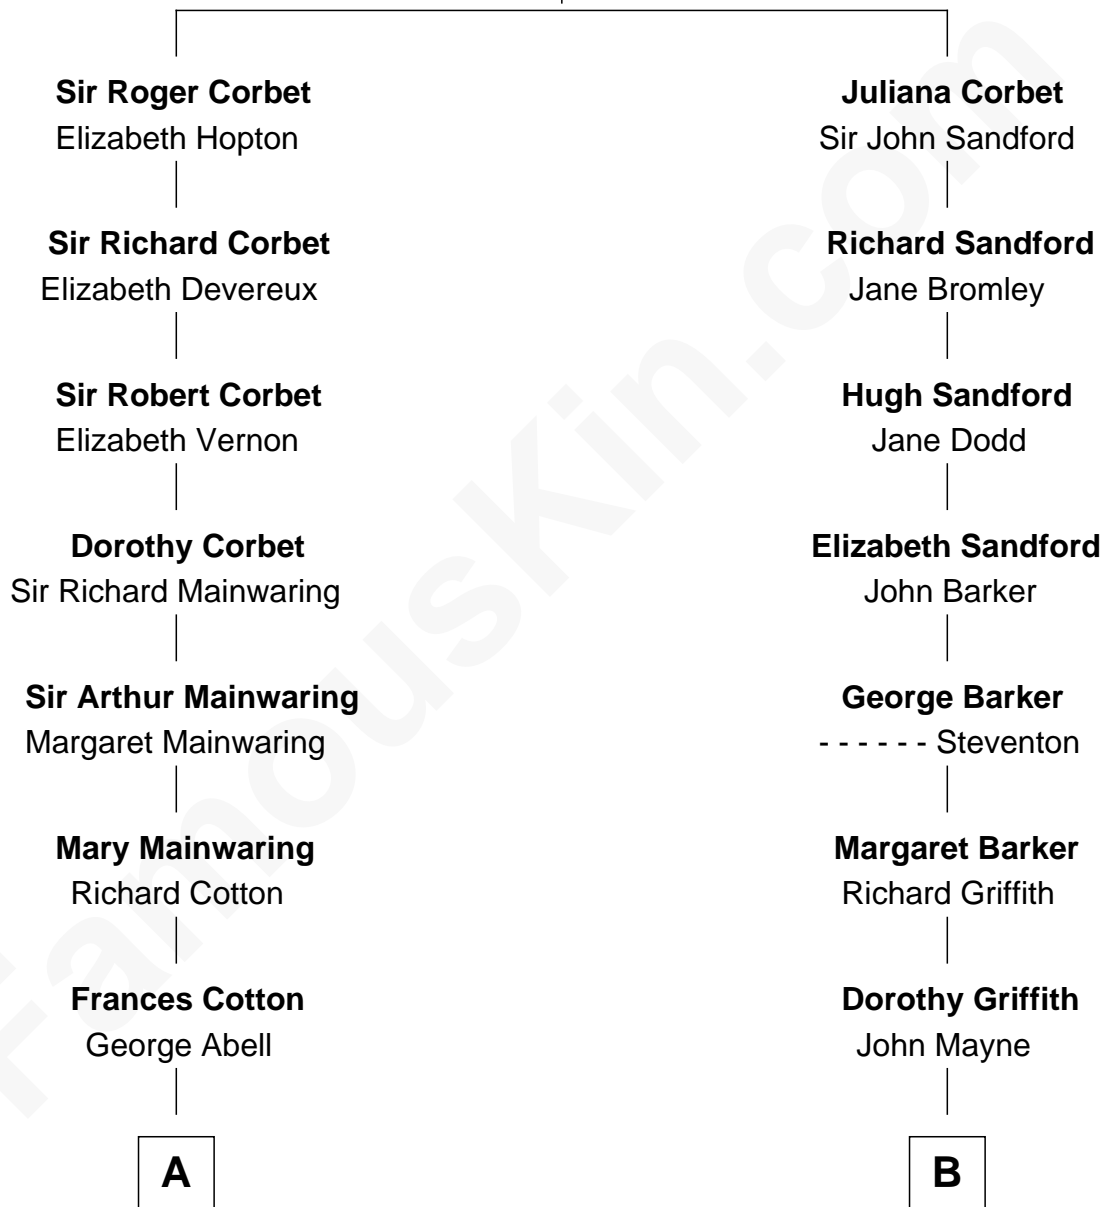

FamousKin.com Relationship Chart of

Adlai Stevenson III

U.S. Senator from Illinois

15th cousin 3 times removed of

Harry F. Byrd

50th Governor of Virginia

Sir Robert Corbet

Margaret - - - - -

C

Ellen Borden

Adlai Ewing Stevenson

Adlai Stevenson III

U.S. Senator from Illinois

FamousKin.com