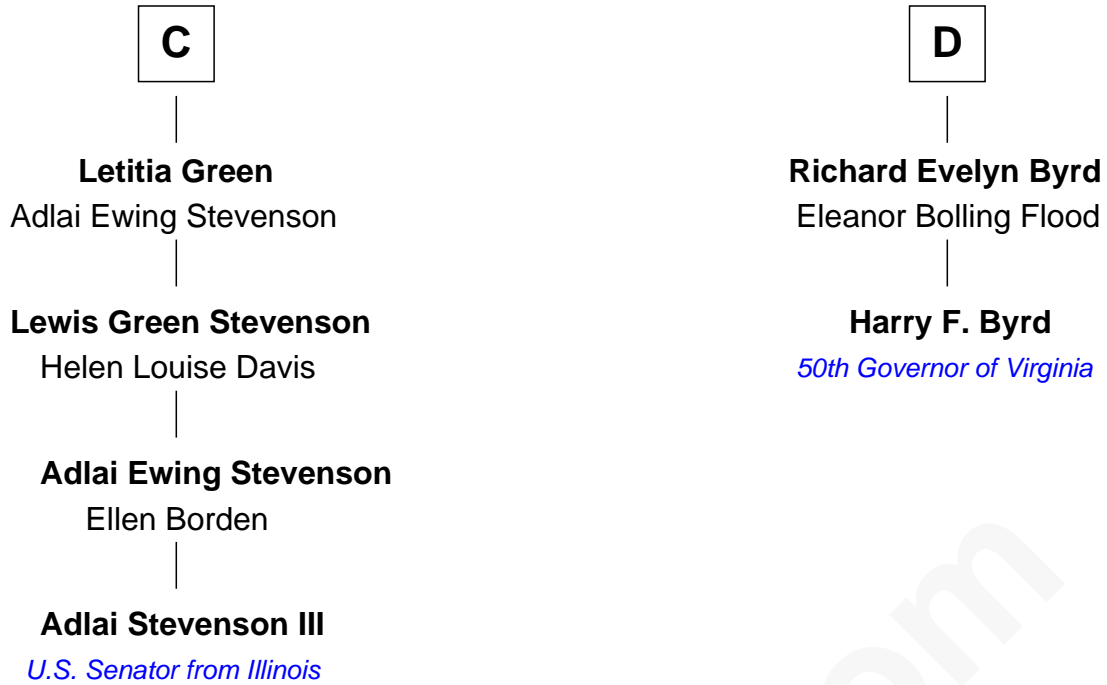

## Relationship Chart of

**Adlai Stevenson III**

*U.S. Senator from Illinois*

18th cousin 2 times removed of

**Harry F. Byrd**

*50th Governor of Virginia*

**Bartholomew de Badlesmere**

Margaret de Clare

Sir William de Ros

**Maud de Roos**

John de Welles

**Margery de Welles**

Stephen le Scrope

**John le Scrope**

Elizabeth Chaworth

**Elizabeth le Scrope**

Sir Henry le Scrope

**Margaret Scrope**

John Bernard

**John Bernard**

Margaret Daundelyn

**B**

FamousKin.com