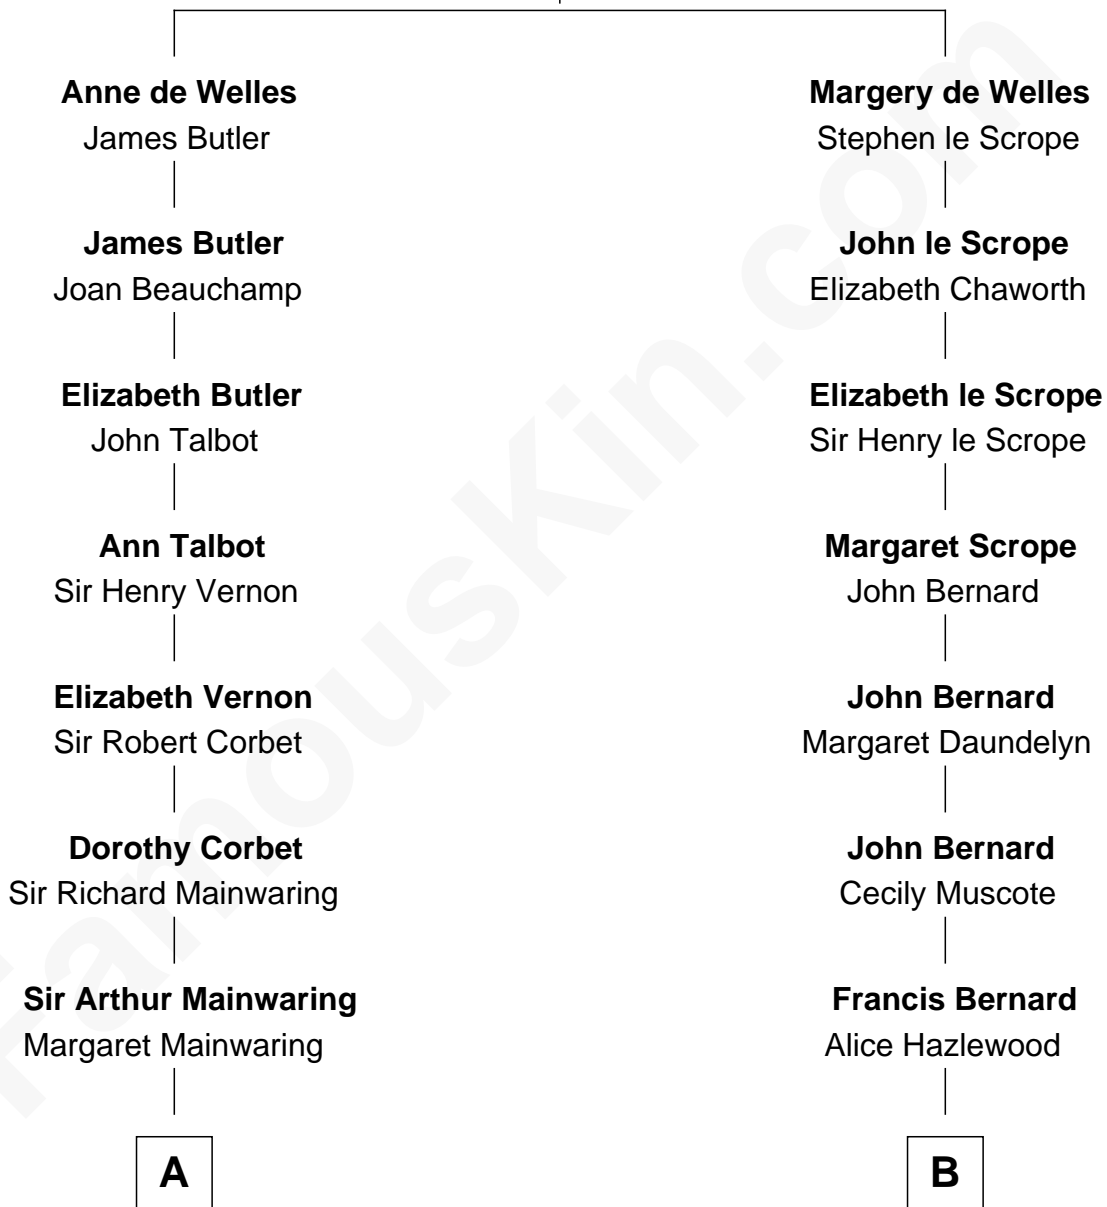

# FamousKin.com Relationship Chart of

**Adlai Stevenson III**

*U.S. Senator from Illinois*

16th cousin 4 times removed of

**Harry F. Byrd**

*50th Governor of Virginia*

**John de Welles**

Maud de Roos

**C**

—  
**Mary DeGama Whiting**

William Borden

—  
**John Borden**

Ellen Wallace Waller

—  
**Ellen Borden**

Adlai Ewing Stevenson

—  
**Adlai Stevenson III**

*U.S. Senator from Illinois*

FamousKin.com