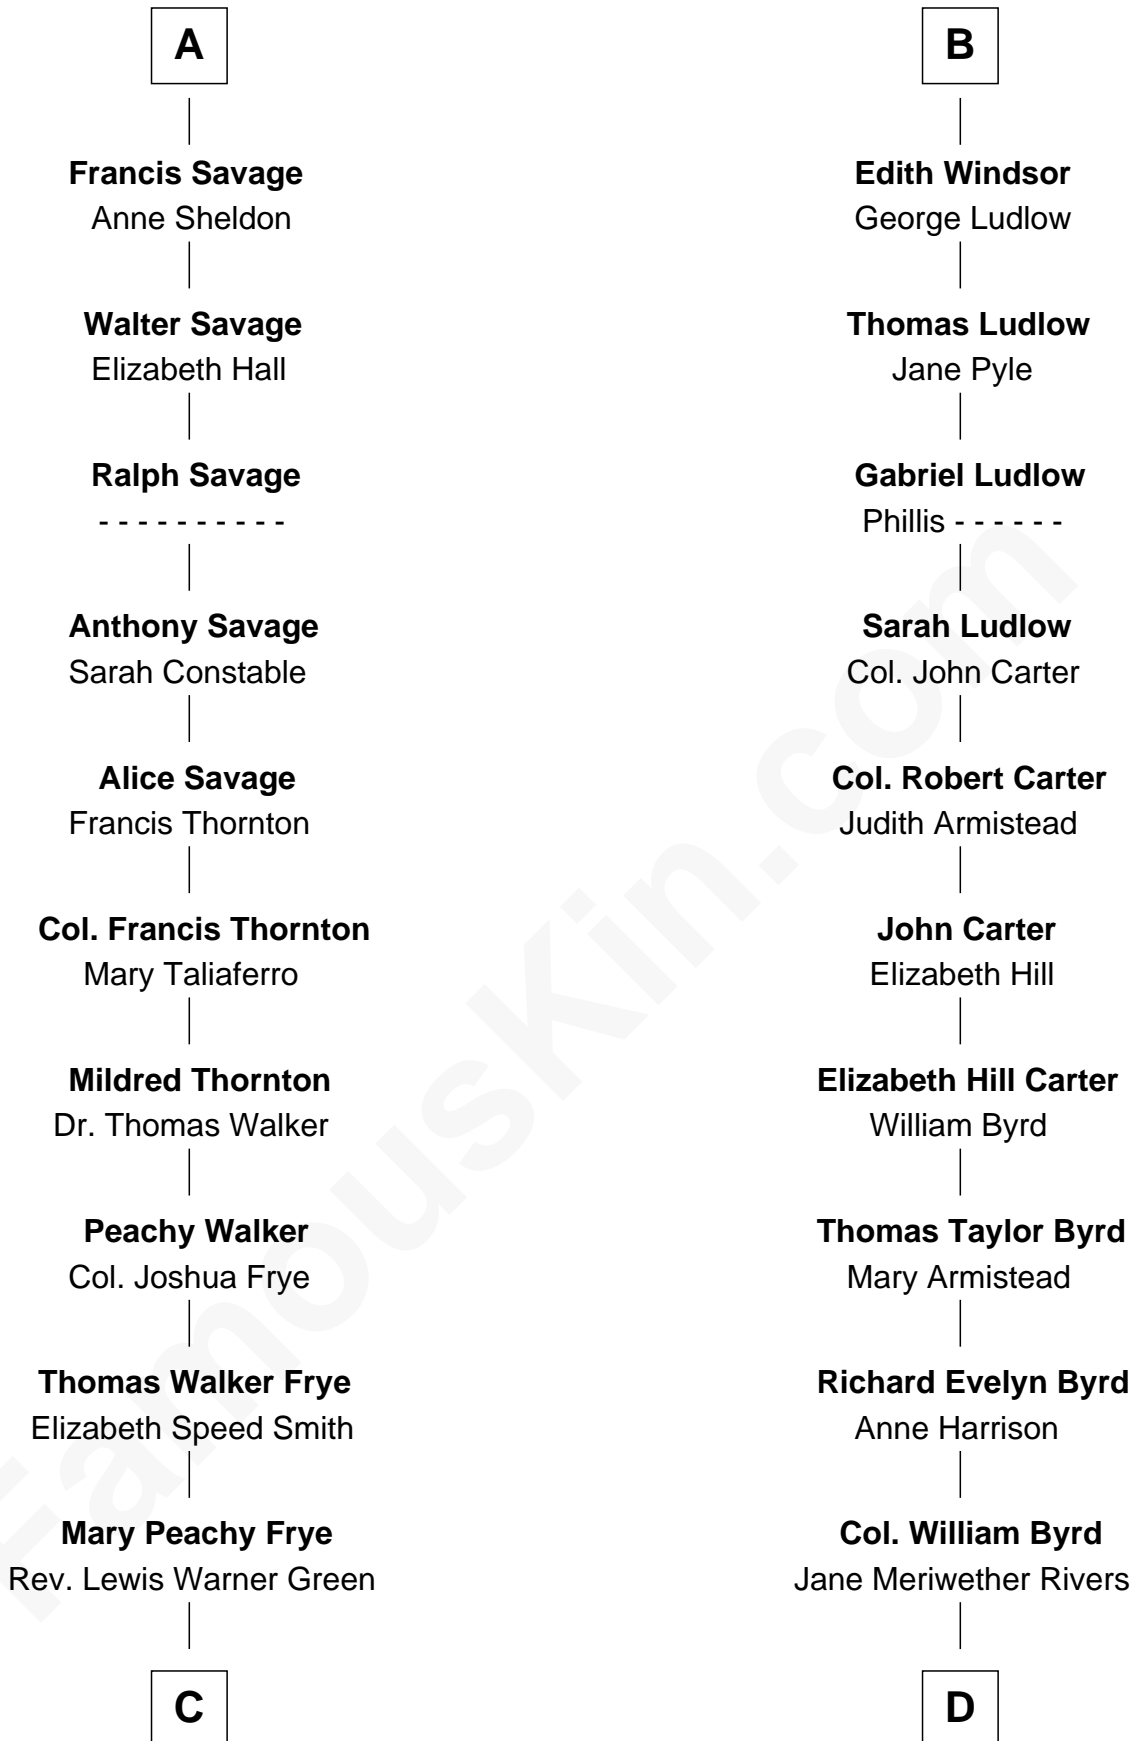

FamousKin.com Relationship Chart of

Adlai Stevenson III

U.S. Senator from Illinois

18th cousin 2 times removed of

Harry F. Byrd

50th Governor of Virginia

Humphrey de Bohun

Elizabeth Plantagenet

Sir William de Bohun
Elizabeth de Badlesmere

Elizabeth de Bohun
Sir Richard Fitzalan

Elizabeth Fitzalan
Sir Robert Goushill

Joan Goushill
Sir Thomas Stanley

Katherine Stanley
Sir John Savage

Sir Christopher Savage
Anne Stanley

Sir Christopher Savage
Anne Lygon

A

Margaret de Bohun
Sir Hugh de Courtnay

Elizabeth de Courtnay
Sir Andrew Luttrell

Sir Hugh Luttrell
Catherine de Beaumont

Elizabeth Luttrell
John Stratton

Elizabeth Stratton
John Andrews

Elizabeth Andrews
Sir Thomas de Windsor

Sir Andrews de Windsor
Elizabeth Blount

B

FamousKin.com