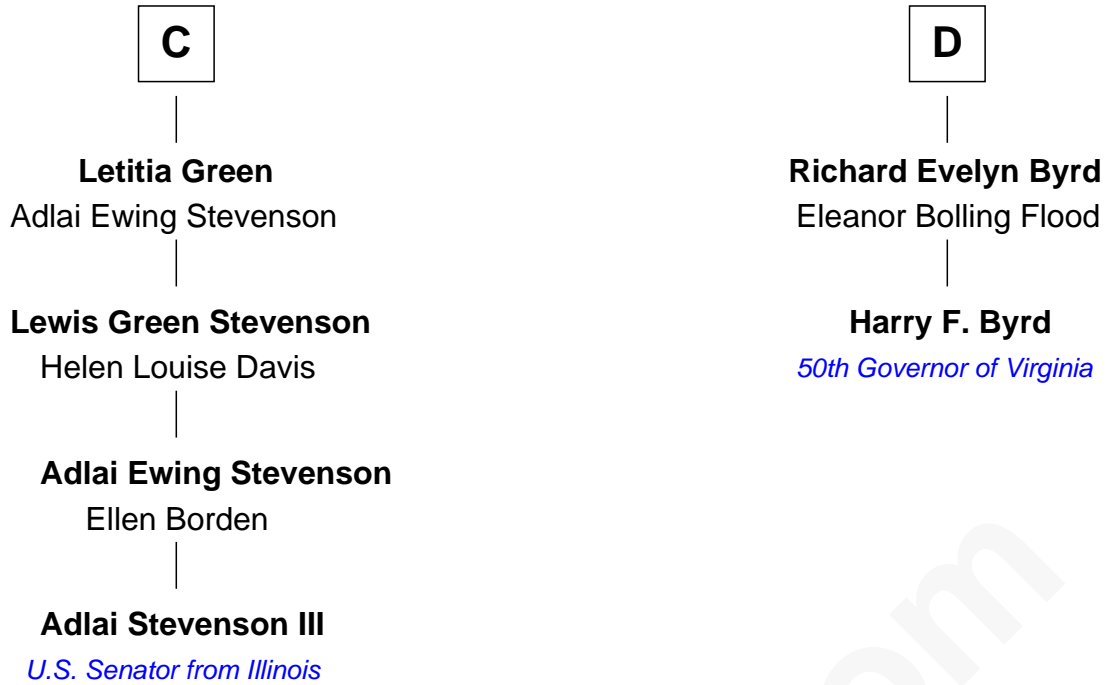

FamousKin.com Relationship Chart of

Adlai Stevenson III

U.S. Senator from Illinois

18th cousin 2 times removed of

Harry F. Byrd

50th Governor of Virginia

Humphrey de Bohun

Elizabeth Plantagenet

Sir William de Bohun
Elizabeth de Badlesmere

Elizabeth de Bohun
Sir Richard Fitzalan

Elizabeth Fitzalan
Sir Robert Goushill

Joan Goushill
Sir Thomas Stanley

Katherine Stanley
Sir John Savage

Sir Christopher Savage
Anne Stanley

Sir Christopher Savage
Anne Lygon

A

Margaret de Bohun
Sir Hugh de Courtnay

Elizabeth de Courtnay
Sir Andrew Luttrell

Sir Hugh Luttrell
Catherine de Beaumont

Elizabeth Luttrell
John Stratton

Elizabeth Stratton
John Andrews

Elizabeth Andrews
Sir Thomas de Windsor

Sir Andrews de Windsor
Elizabeth Blount

B

FamousKin.com