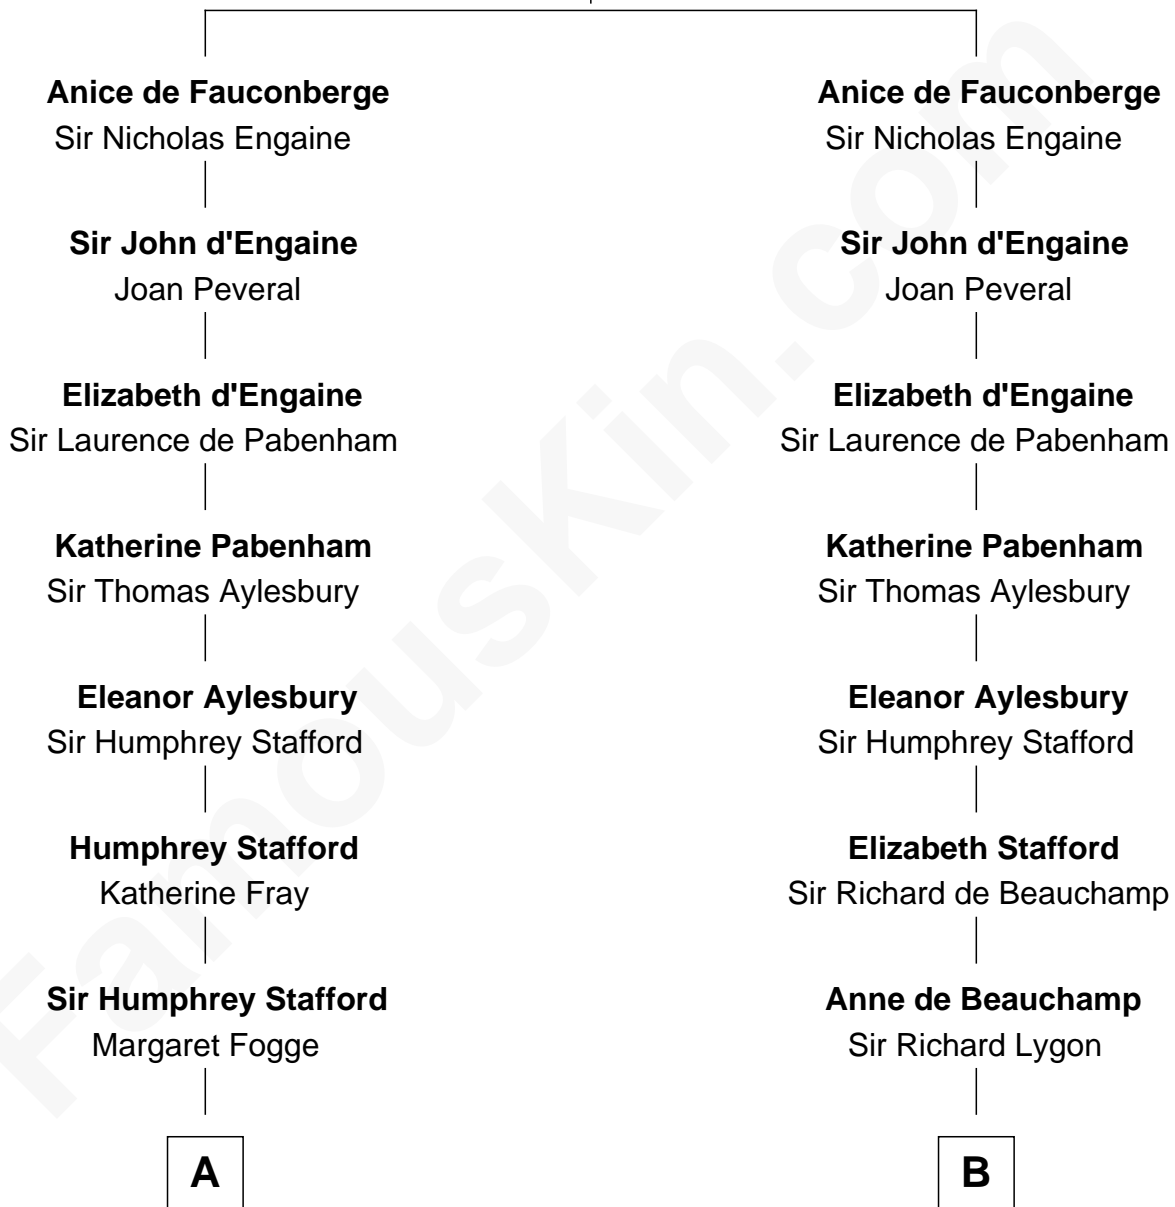

FamousKin.com

Relationship Chart of

Adlai Stevenson III

U.S. Senator from Illinois

17th cousin 4 times removed of

Meriwether Lewis

Lewis and Clark Expedition

Walter de Fauconberge

Agnes de Brus

C

—
John Borden
Alice Jane Wood

—
William Borden
Mary DeGama Whiting

—
John Borden
Ellen Wallace Waller

—
Ellen Borden
Adlai Ewing Stevenson

—
Adlai Stevenson III
U.S. Senator from Illinois

FamousKin.com