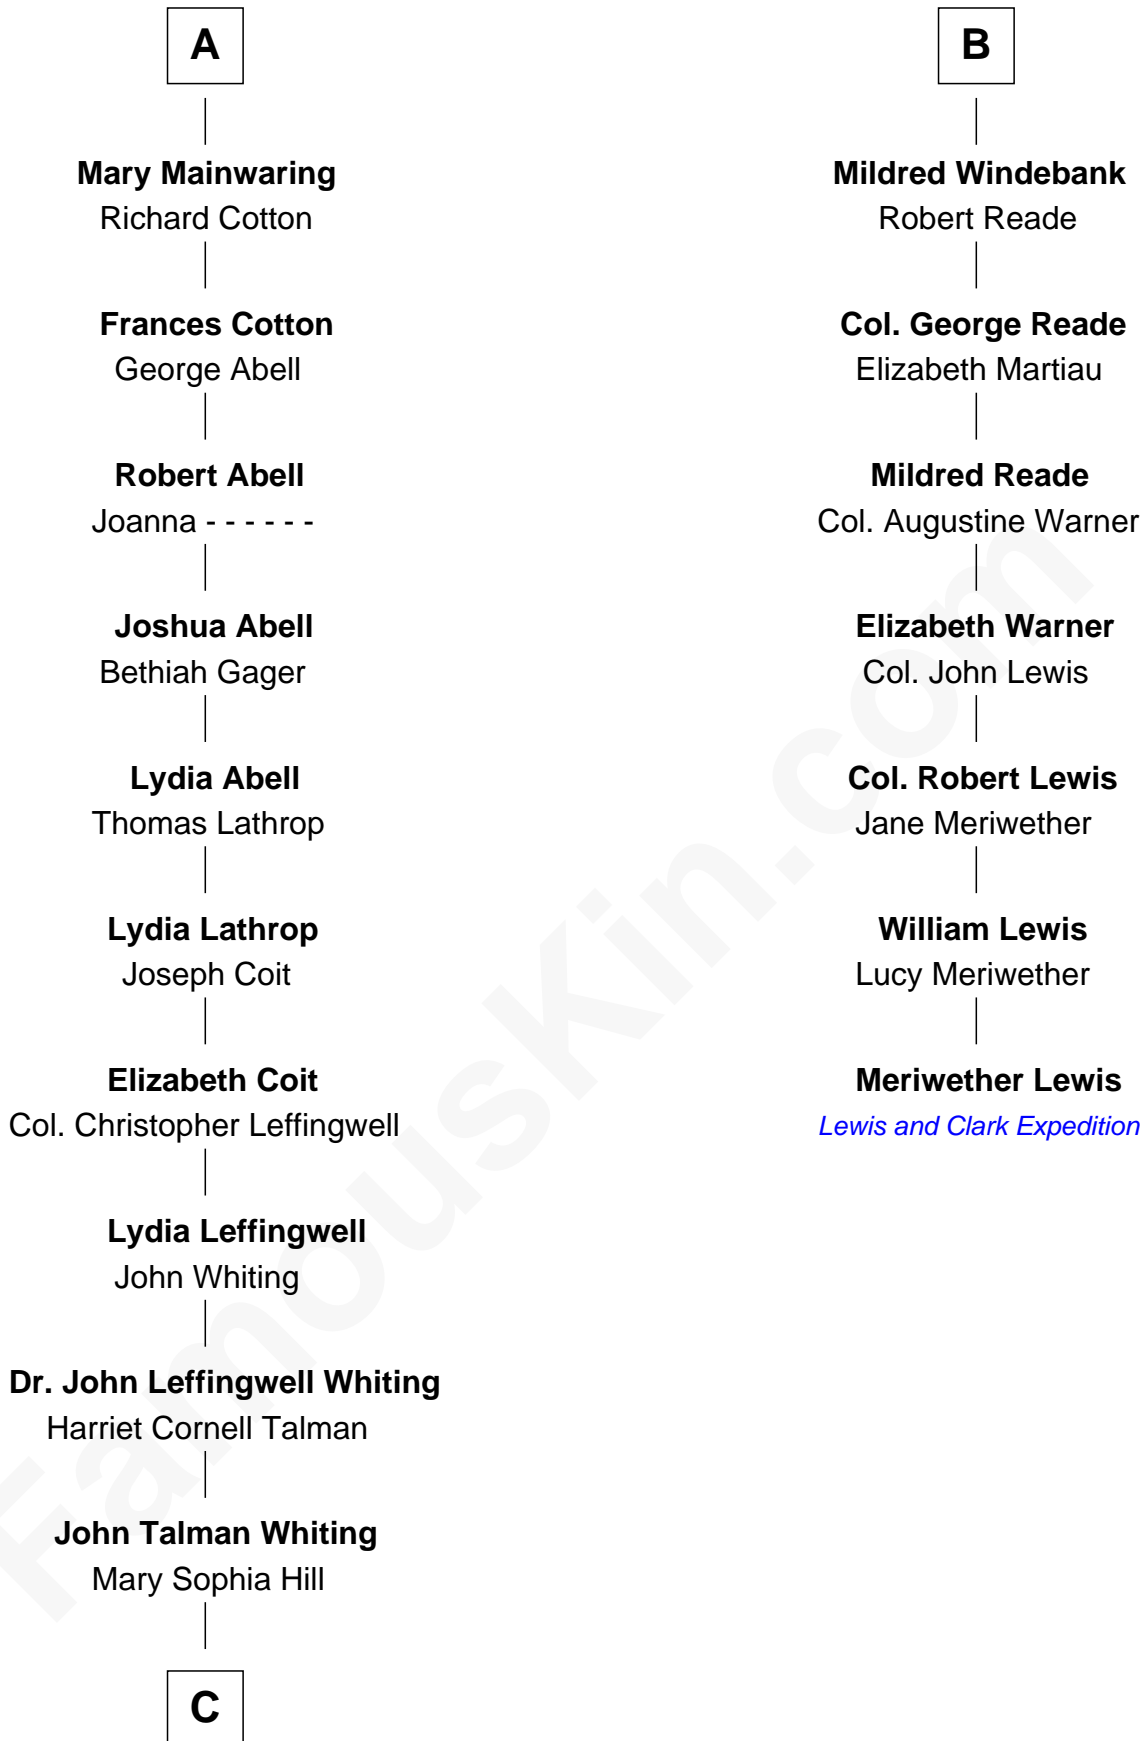

# FamousKin.com Relationship Chart of

**Adlai Stevenson III**

*U.S. Senator from Illinois*

13th cousin 7 times removed of

**Meriwether Lewis**

*Lewis and Clark Expedition*

**John de Welles**

Maud de Roos

**Elizabeth Vernon**

Sir Robert Corbet

**Dorothy Corbet**

Sir Richard Mainwaring

**Sir Arthur Mainwaring**

Margaret Mainwaring

**A**

**John de Welles**

Eleanor de Mowbray

**Eudo de Welles**

Maud de Greystoke

**Sir Lionel de Welles**

Joan de Waterton

**Margaret de Welles**

Sir Thomas Dymoke

**Sir Robert Dymoke**

Ann Sparrow

**Sir Edward Dymoke**

Anne Talboys

**Frances Dymoke**

Sir Thomas Windebank

**B**

**C**

—  
**Mary DeGama Whiting**