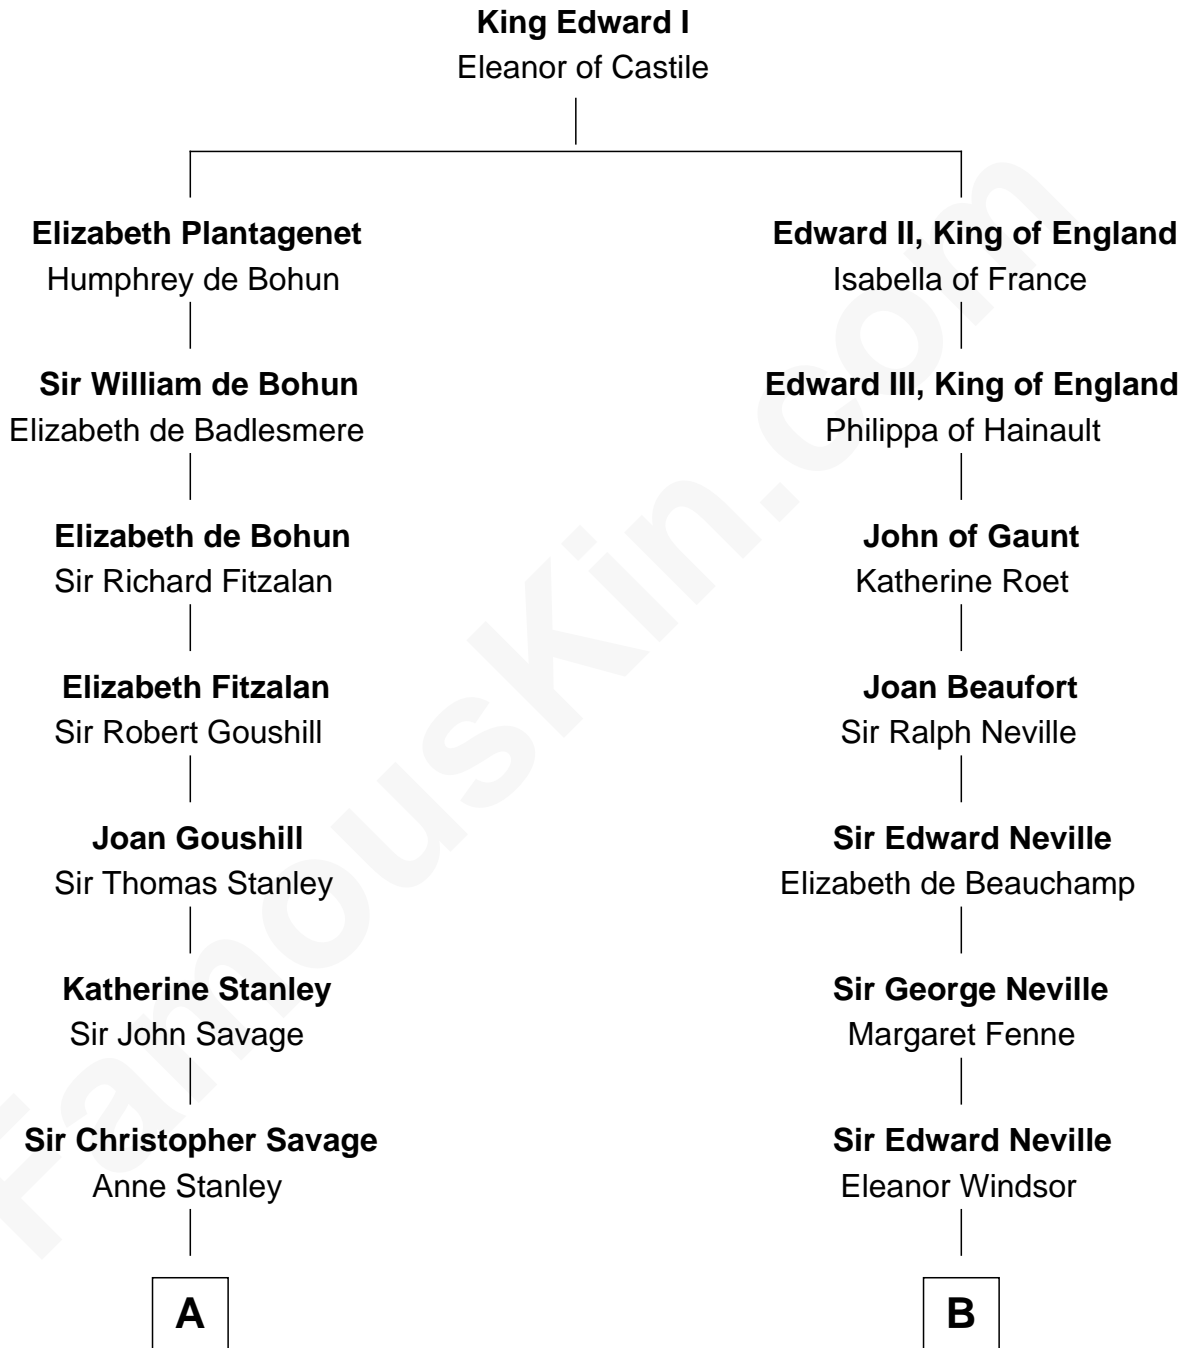

## Relationship Chart of

### Adlai Stevenson III

*U.S. Senator from Illinois*

17th cousin 4 times removed of

**Lytton Strachey**  
*Author and Co-Founder of Bloomsbury Group*

**C**

—  
**Mary Peachy Frye**  
Rev. Lewis Warner Green