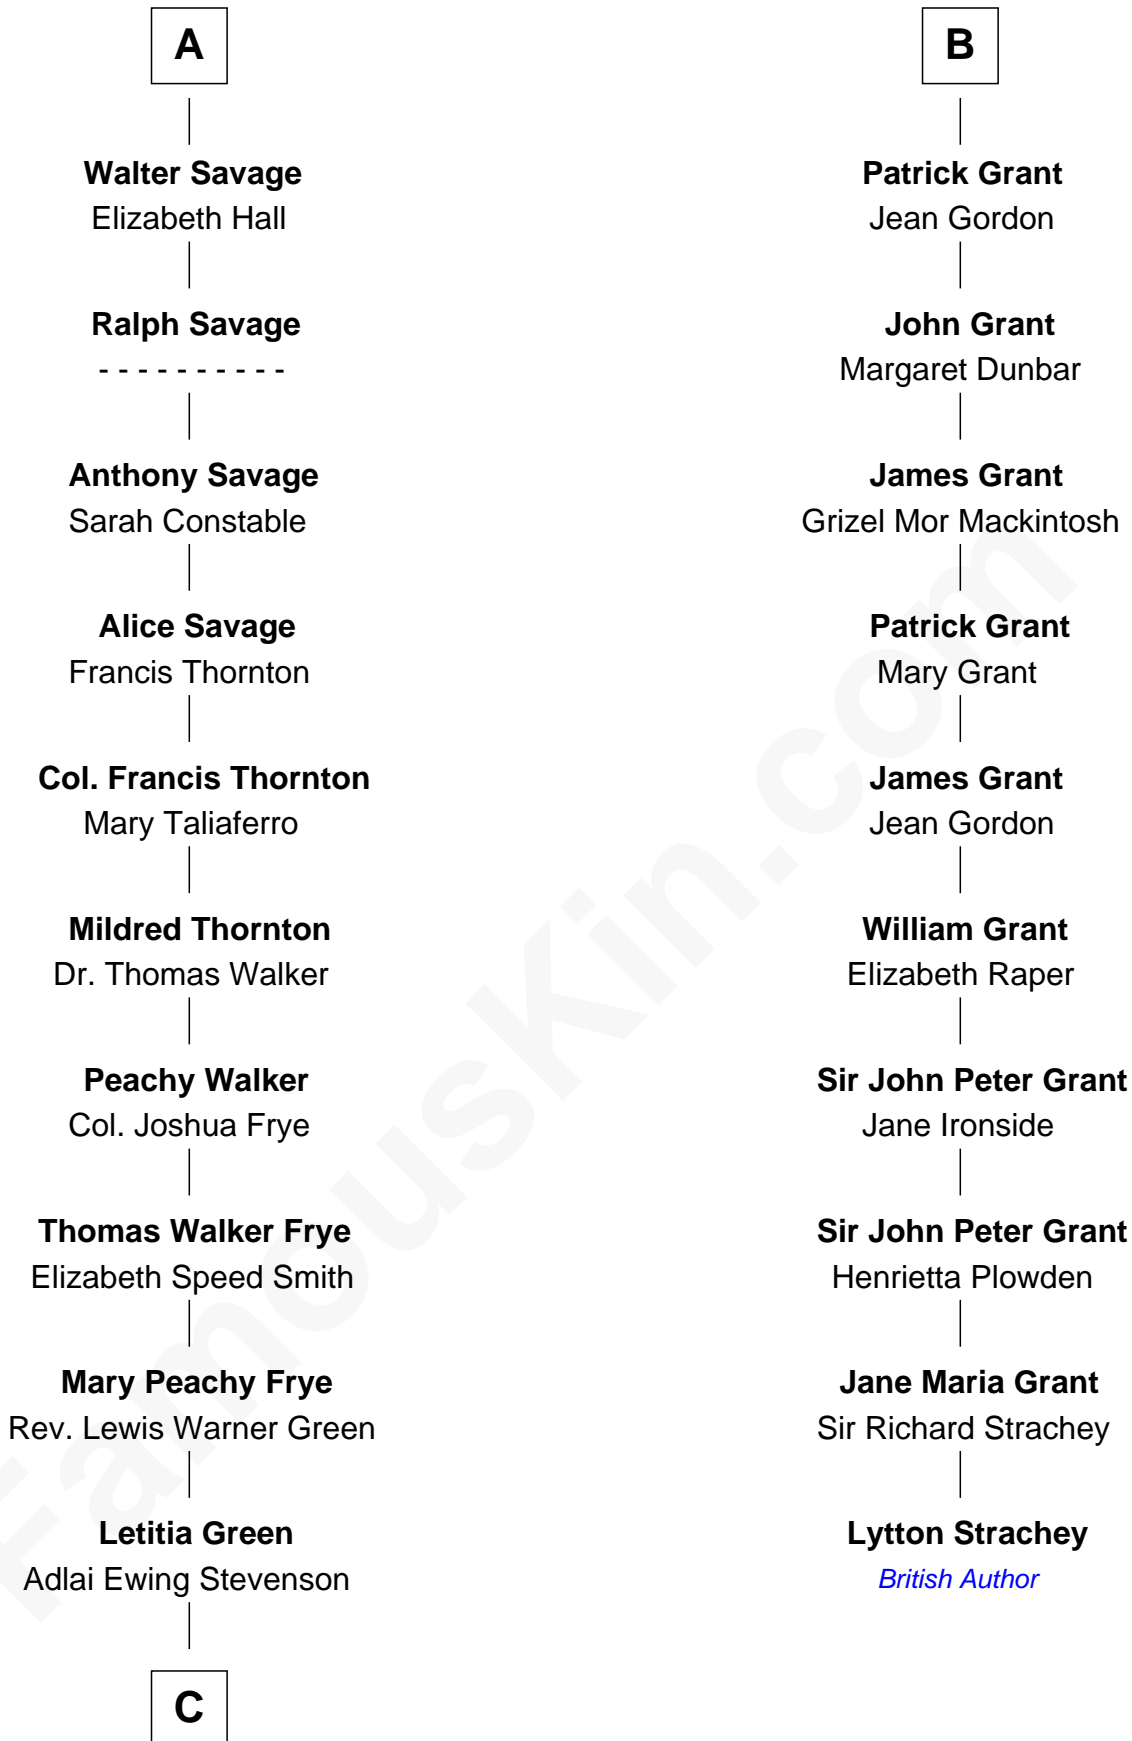

# FamousKin.com Relationship Chart of

**Adlai Stevenson III**

*U.S. Senator from Illinois*

16th cousin 3 times removed of

**Lytton Strachey**

*Author and Co-Founder of Bloomsbury Group*

**Richard Fitzalan**  
Eleanor Plantagenet

**C**

—  
**Lewis Green Stevenson**

Helen Louise Davis

—  
**Adlai Ewing Stevenson**

Ellen Borden

—  
**Adlai Stevenson III**

*U.S. Senator from Illinois*

FamousKin.com