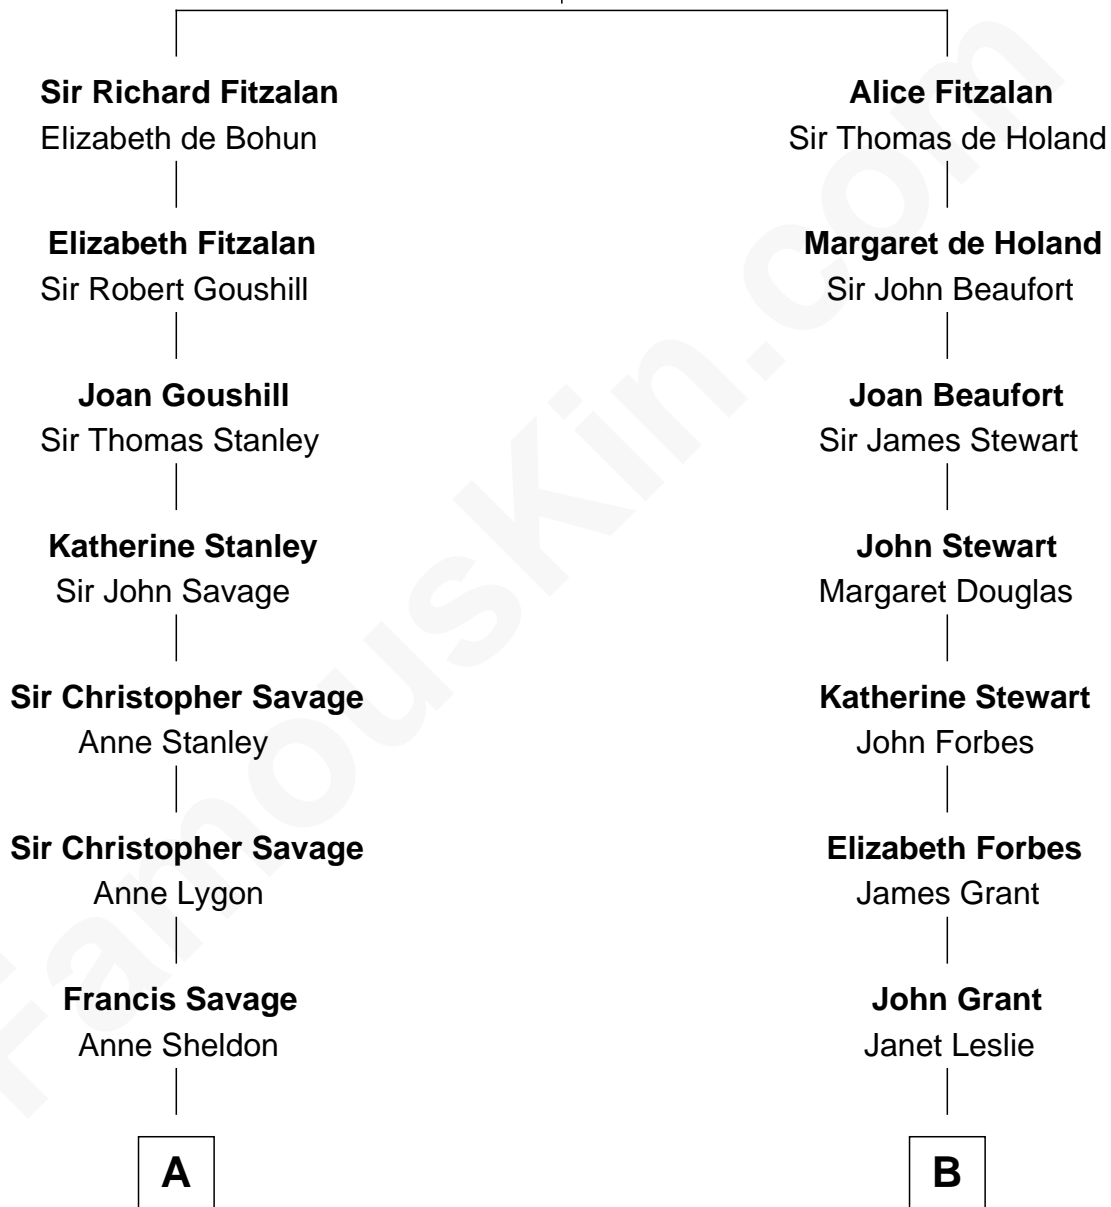

# FamousKin.com Relationship Chart of

**Adlai Stevenson III**

*U.S. Senator from Illinois*

16th cousin 3 times removed of

**Lytton Strachey**

*Author and Co-Founder of Bloomsbury Group*

**Richard Fitzalan**  
Eleanor Plantagenet

**C**

—  
**Lewis Green Stevenson**

Helen Louise Davis

—  
**Adlai Ewing Stevenson**

Ellen Borden

—  
**Adlai Stevenson III**

*U.S. Senator from Illinois*

FamousKin.com