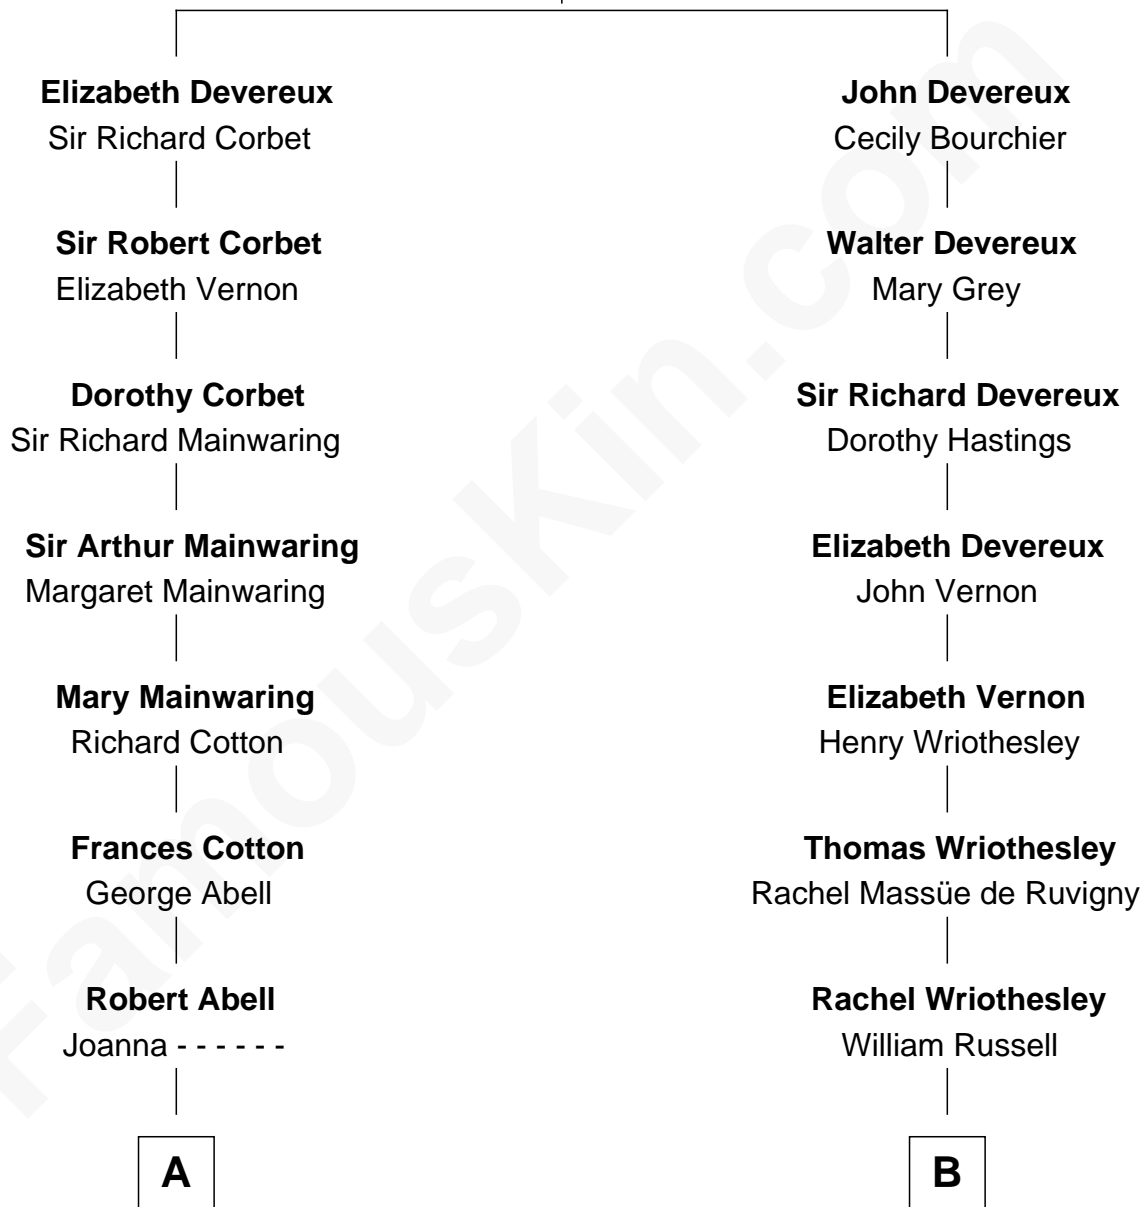

FamousKin.com Relationship Chart of

Adlai Stevenson III

U.S. Senator from Illinois

16th cousin 1 time removed of

Sarah Ferguson

Duchess of York

Sir Walter Devereux

Anne Ferrers

Sarah Ferguson photo by [Norbert Aepli](#) (CC BY 3.0)