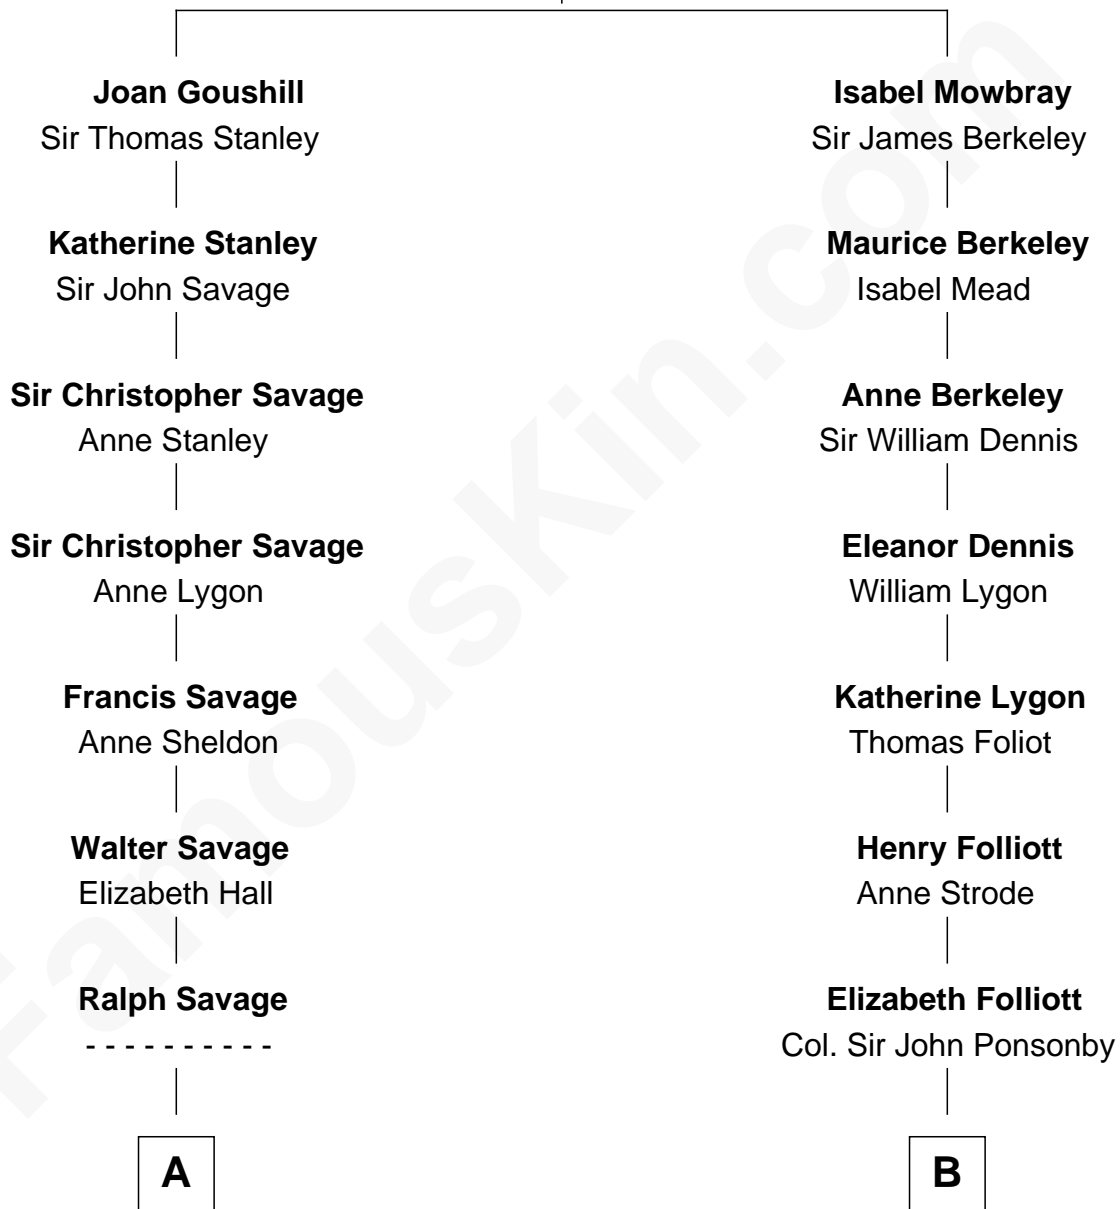

# FamousKin.com Relationship Chart of

**Adlai Stevenson III**

*U.S. Senator from Illinois*

17th cousin of

**Sarah Ferguson**

*Duchess of York*

**Elizabeth Fitzalan**

*with husband*  
*Sir Robert Goushill*

*with husband*  
*Sir Thomas Mowbray*

Sarah Ferguson photo by [Norbert Aepli](#) ([CC BY 3.0](#))