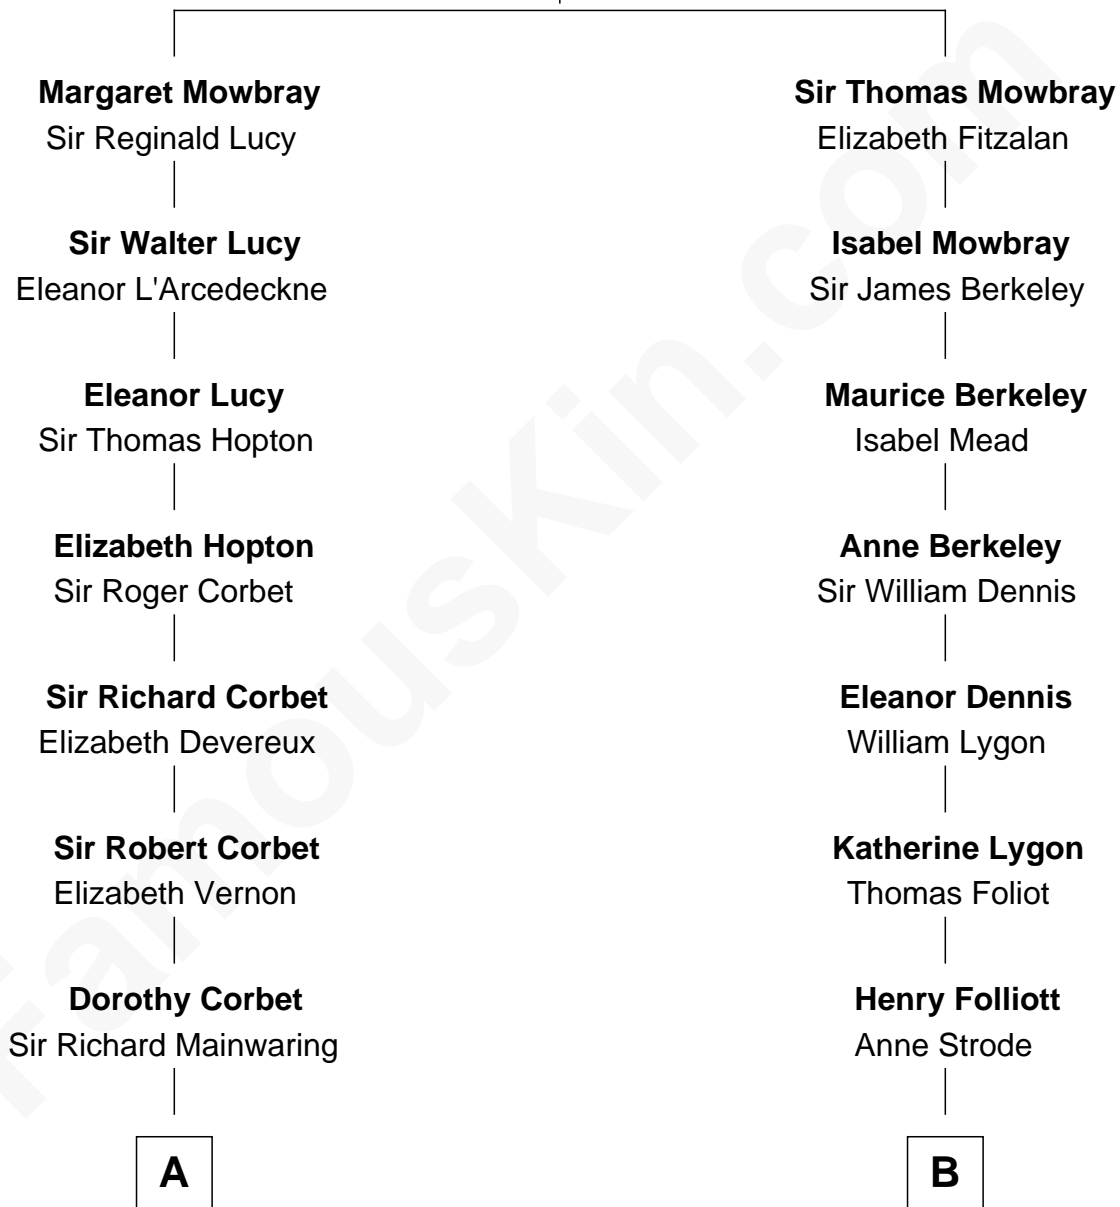

# FamousKin.com Relationship Chart of

**Adlai Stevenson III**

*U.S. Senator from Illinois*

18th cousin 3 times removed of

**Sarah Ferguson**

*Duchess of York*

**John de Mowbray**  
Elizabeth de Segrave

Sarah Ferguson photo by [Norbert Aepli](#) (CC BY 3.0)