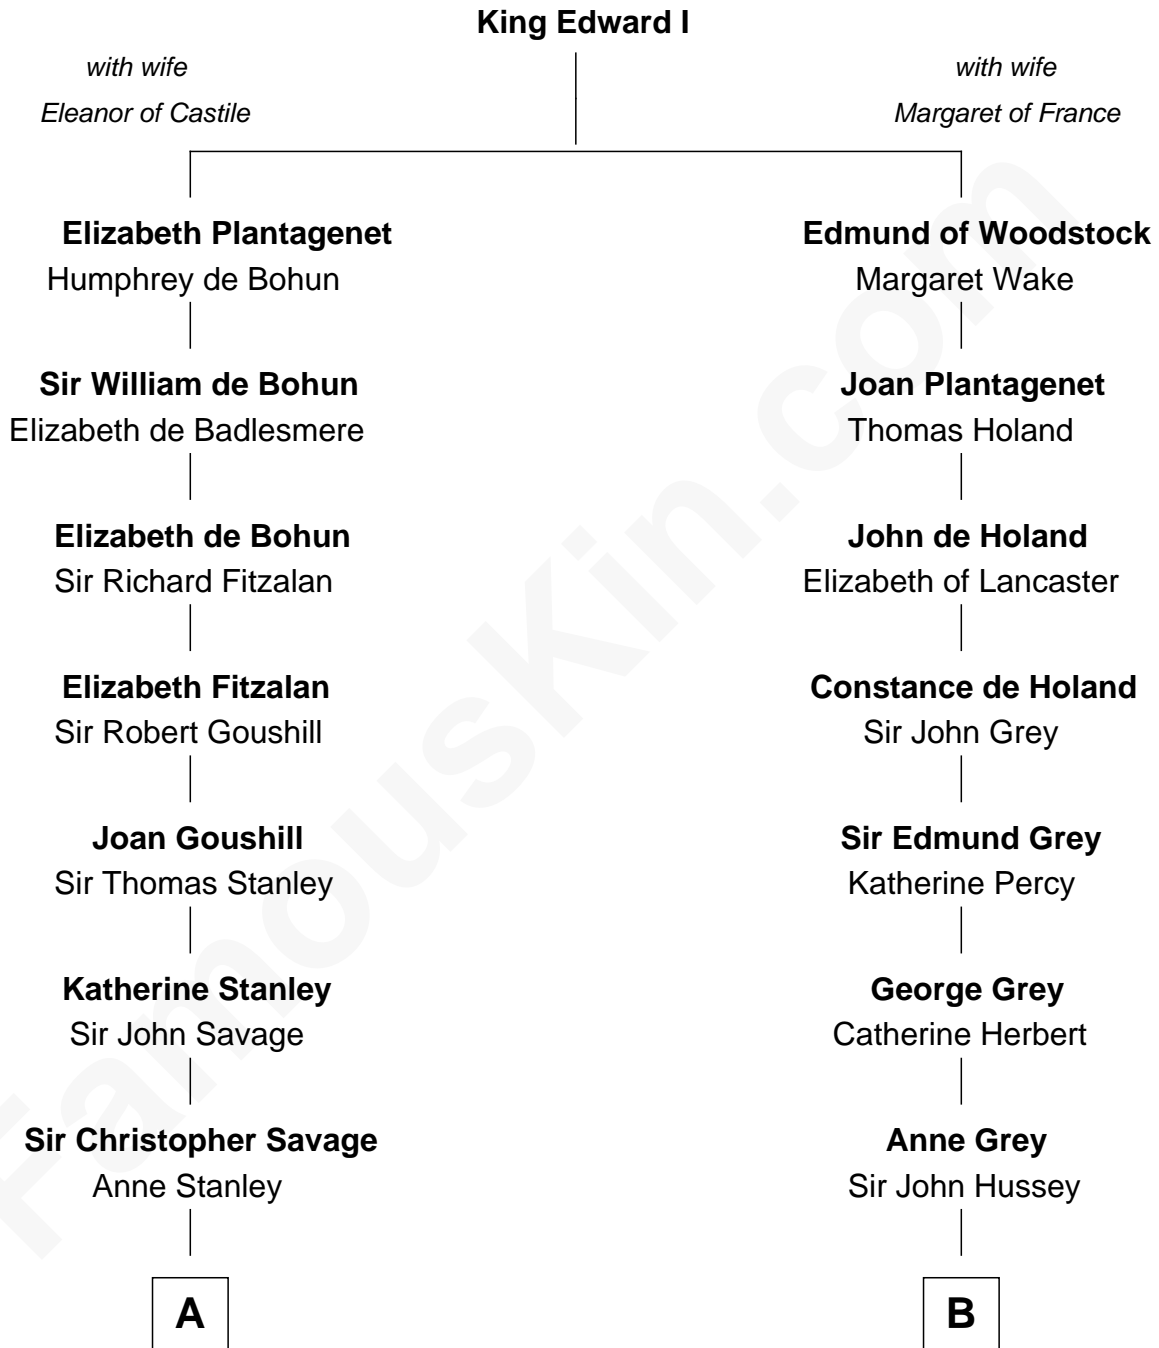

FamousKin.com Relationship Chart of

Adlai Stevenson III

U.S. Senator from Illinois

14th cousin 7 times removed of

DeWitt Clinton

6th Governor of New York

C

—
Mary Peachy Frye
Rev. Lewis Warner Green

—
Letitia Green
Adlai Ewing Stevenson

—
Lewis Green Stevenson
Helen Louise Davis

—
Adlai Ewing Stevenson
Ellen Borden

—
Adlai Stevenson III
U.S. Senator from Illinois

FamousKin.com