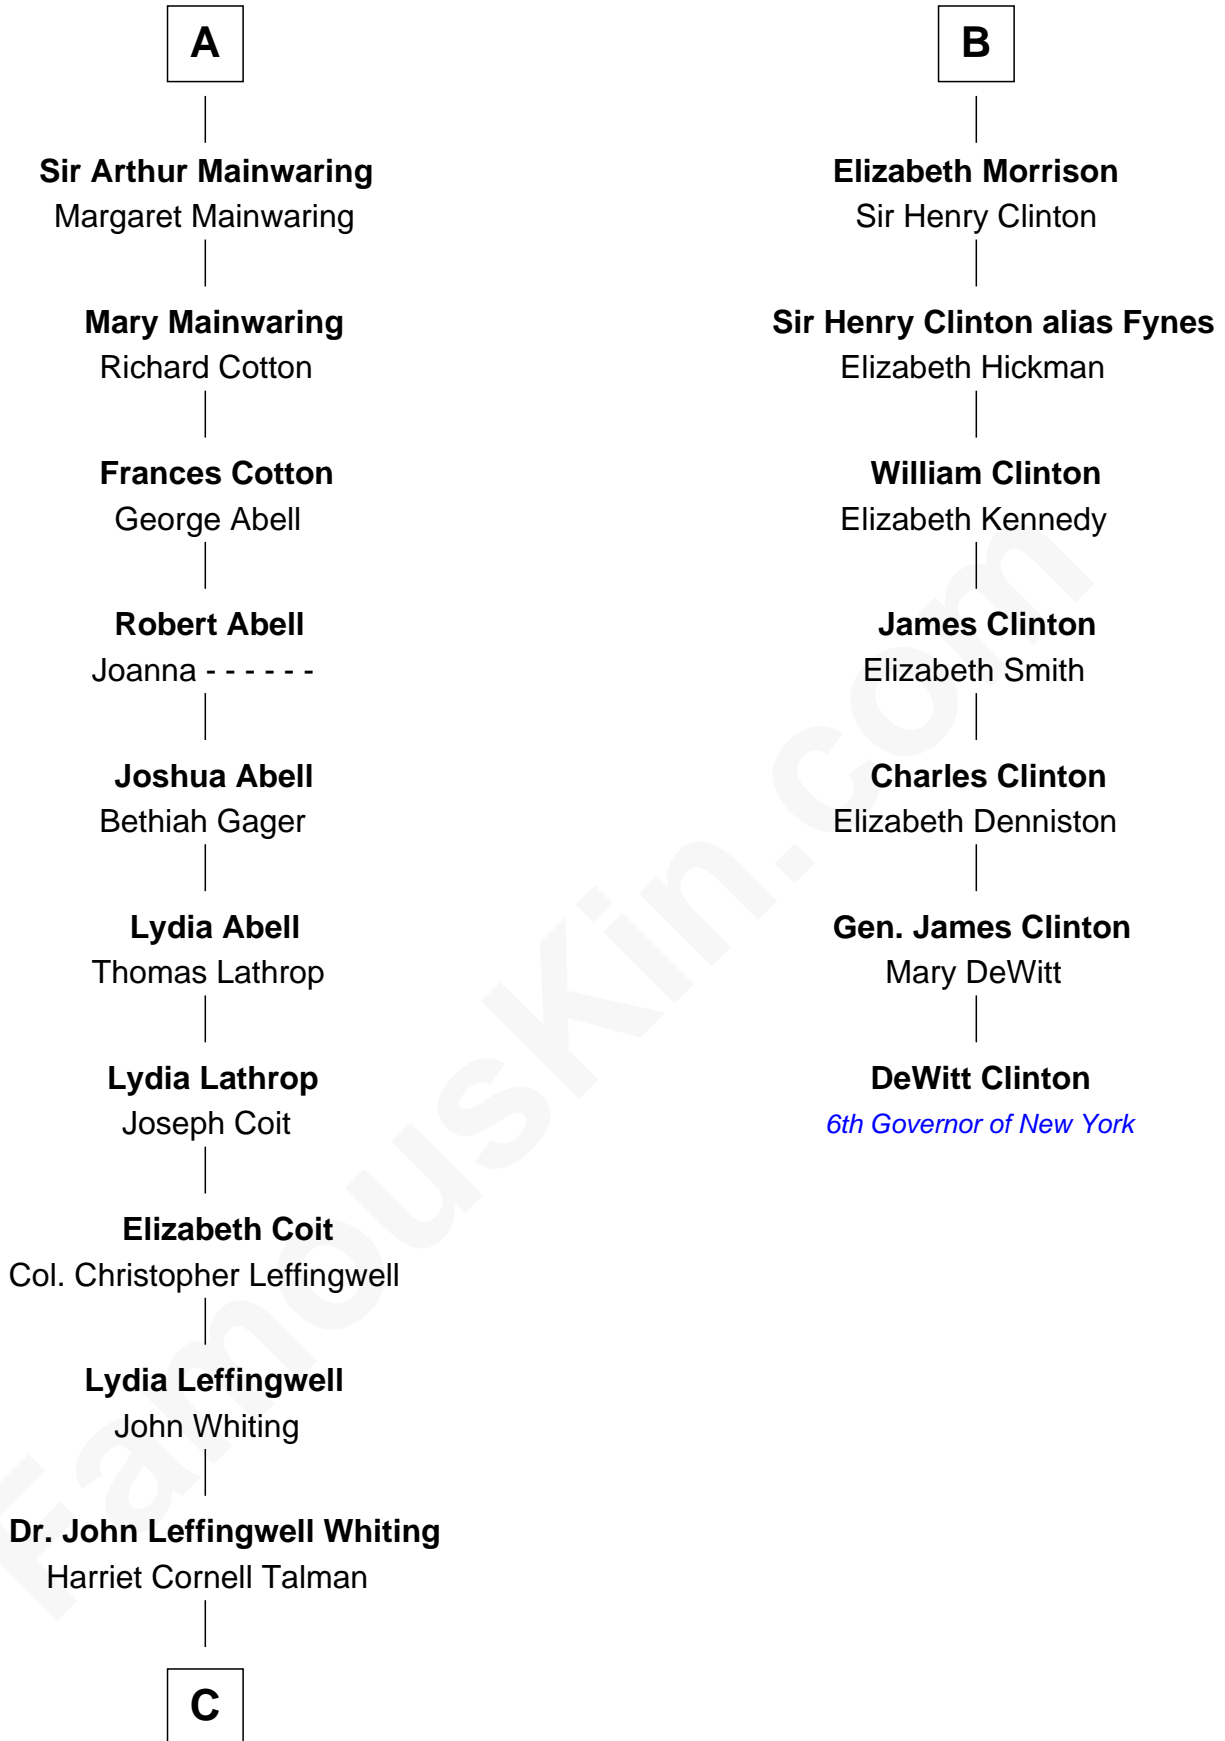

# FamousKin.com Relationship Chart of

**Adlai Stevenson III**

*U.S. Senator from Illinois*

13th cousin 8 times removed of

**DeWitt Clinton**

*6th Governor of New York*

**Sir William de Ros**  
Margery de Badlesmere

**C**

**John Talman Whiting**

Mary Sophia Hill

**Mary DeGama Whiting**

William Borden

**John Borden**

Ellen Wallace Waller

**Ellen Borden**

Adlai Ewing Stevenson

**Adlai Stevenson III**

*U.S. Senator from Illinois*

FamousKin.com