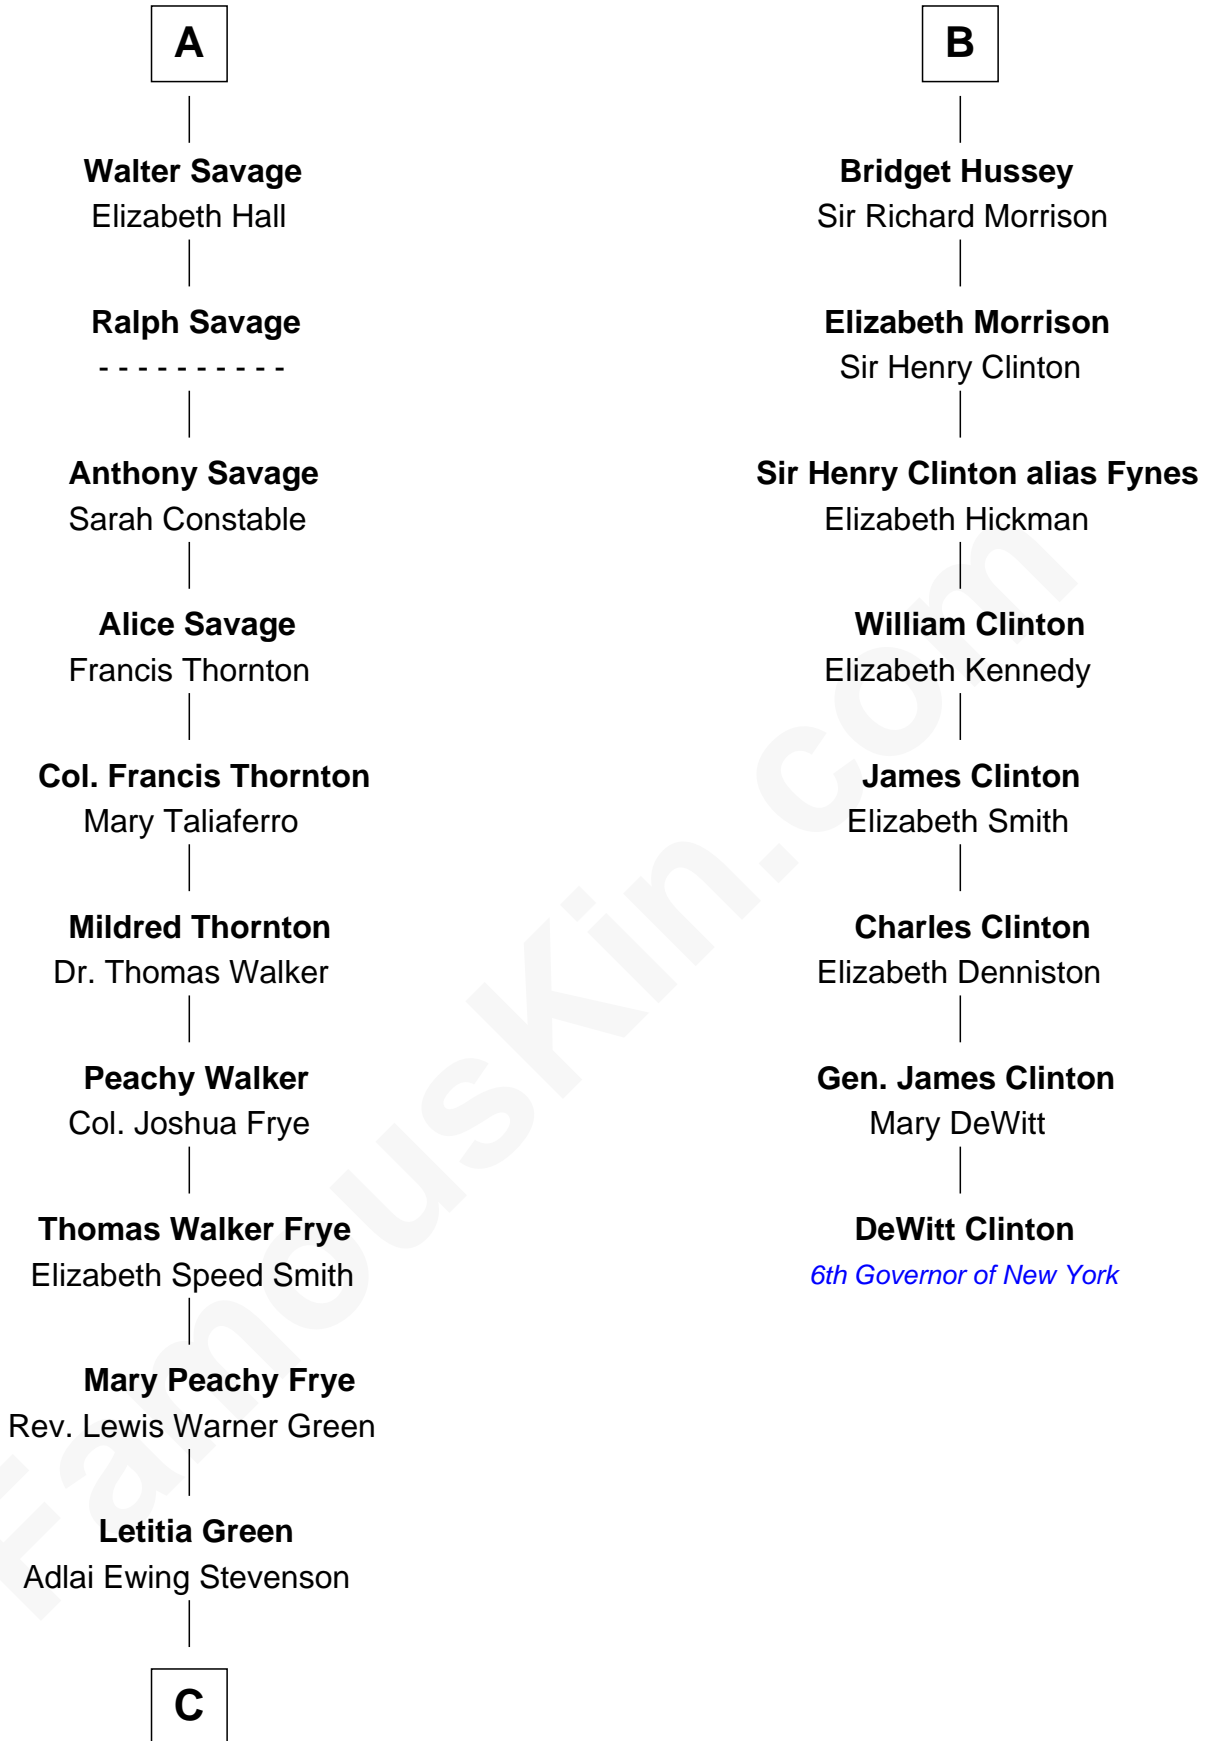

# FamousKin.com Relationship Chart of

**Adlai Stevenson III**

*U.S. Senator from Illinois*

14th cousin 5 times removed of

**DeWitt Clinton**

*6th Governor of New York*

**C**

—  
**Lewis Green Stevenson**

Helen Louise Davis

—  
**Adlai Ewing Stevenson**

Ellen Borden

—  
**Adlai Stevenson III**

*U.S. Senator from Illinois*

FamousKin.com