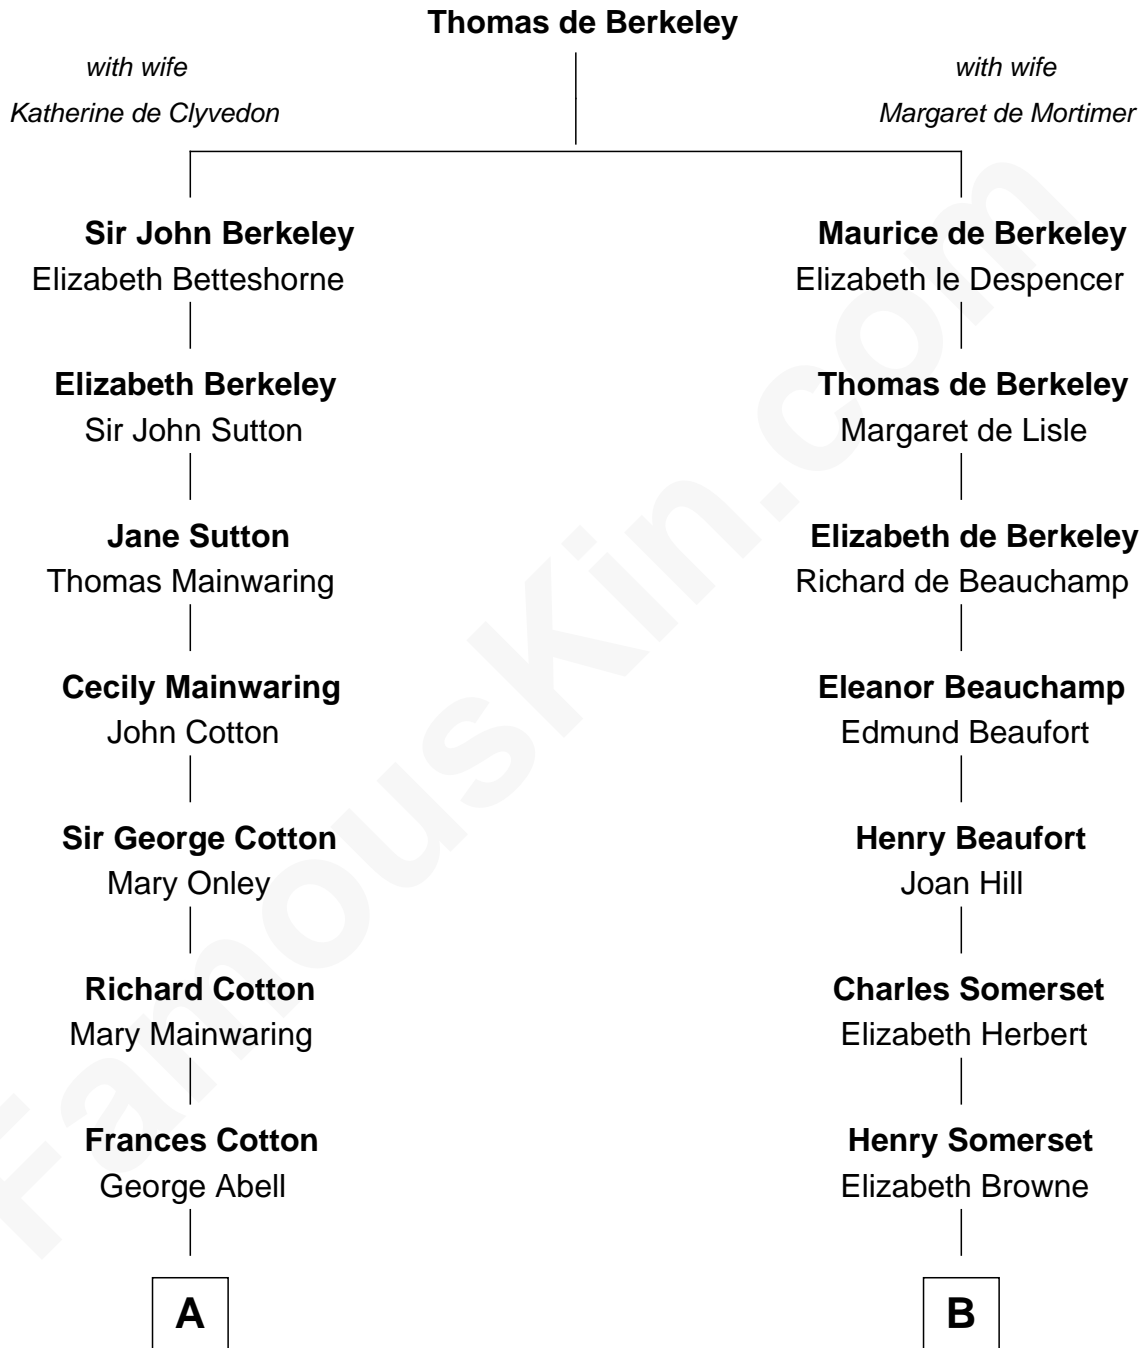

FamousKin.com Relationship Chart of

Adlai Stevenson III

U.S. Senator from Illinois

16th cousin 2 times removed of

Lt. Gen. James Brudenell

Leader of the "Charge of the Light Brigade"

C

Ellen Borden

Adlai Ewing Stevenson

Adlai Stevenson III

U.S. Senator from Illinois

FamousKin.com