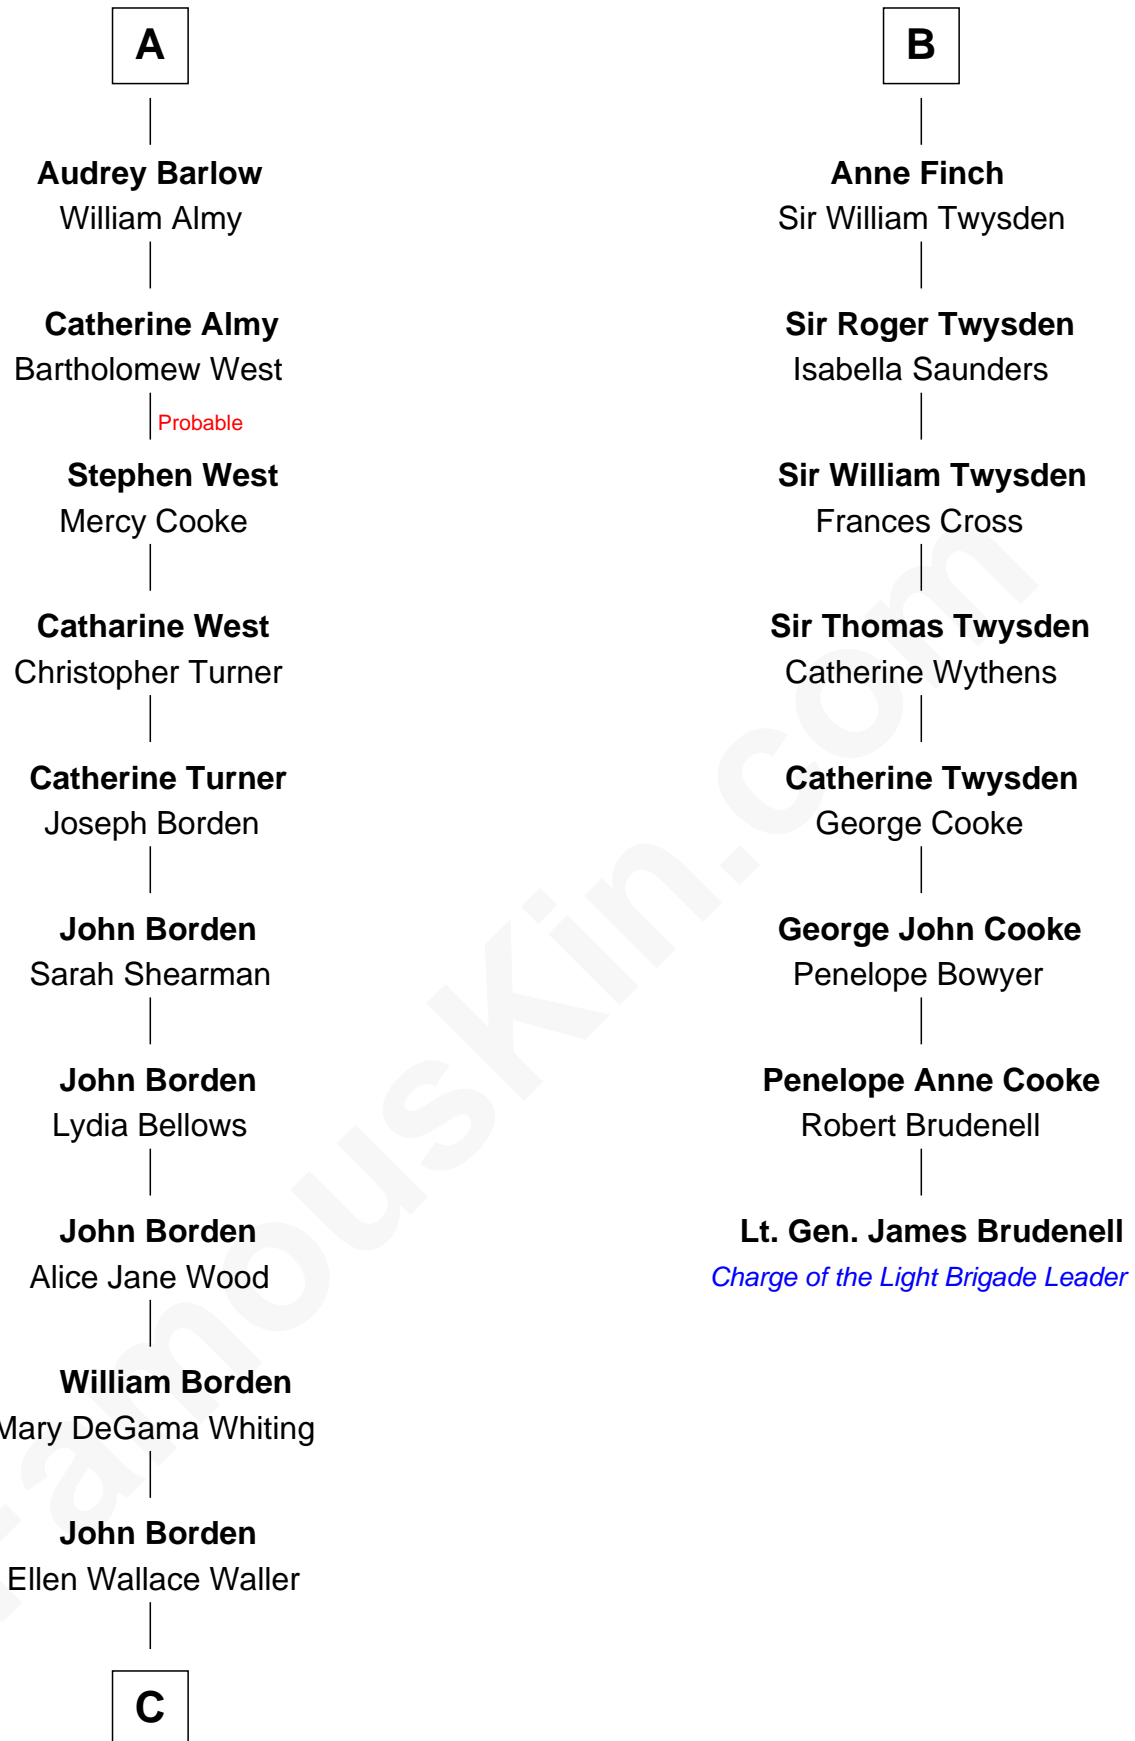

FamousKin.com Relationship Chart of

Adlai Stevenson III

U.S. Senator from Illinois

14th cousin 4 times removed of

Lt. Gen. James Brudenell

Leader of the "Charge of the Light Brigade"

C

Ellen Borden

Adlai Ewing Stevenson

Adlai Stevenson III

U.S. Senator from Illinois

FamousKin.com