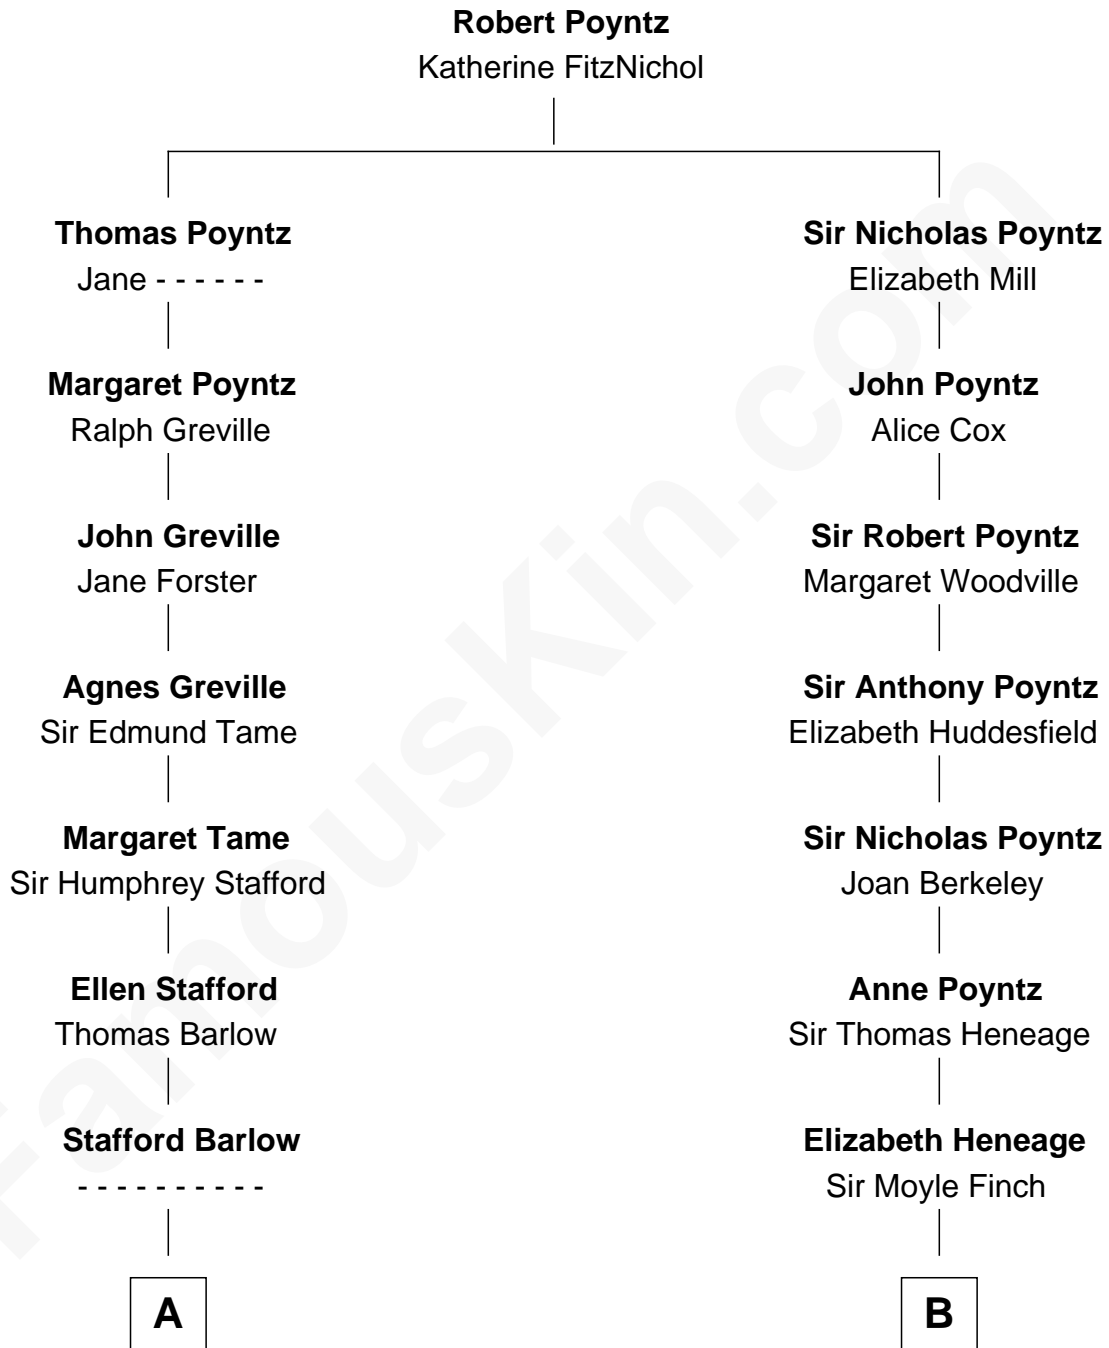

FamousKin.com Relationship Chart of

Adlai Stevenson III

U.S. Senator from Illinois

14th cousin 4 times removed of

Lt. Gen. James Brudenell

Leader of the "Charge of the Light Brigade"

C

Ellen Borden

Adlai Ewing Stevenson

Adlai Stevenson III

U.S. Senator from Illinois

FamousKin.com